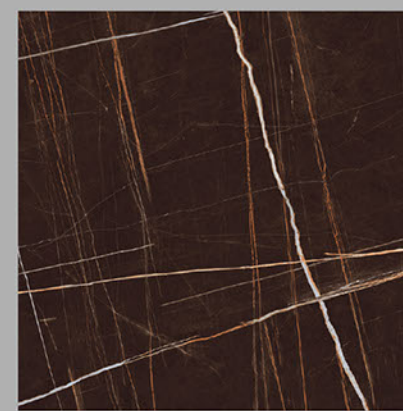

DIGITAL RANDOM FLOOR INTERIOR

**HIGHGLOSSY** FINISH

LINER BLACK

GVT&PGVT

600X600 mm

LINER COFFEE

**HIGHGLOSSY** FINISH

PASTEL BLUE