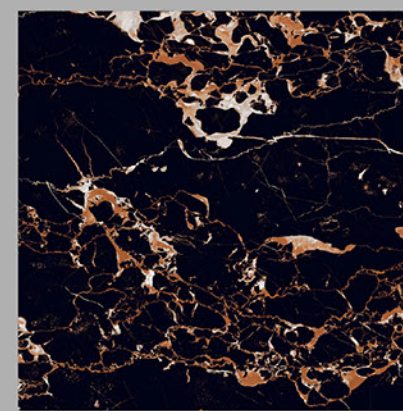

GVT&PGVT

600X600 mm

SPRING GLOD