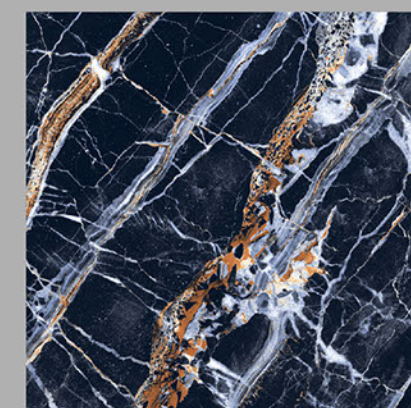

# HIGHGLOSSY

DESIGN CATALOGUE

2020 Collection

600 X 600 mm

PGVT & GVT

EXPORT DESIGN  
**CATALOGUE**

**HIGHGLOSSY** FINISH

BLACK FUSION

GVT&PGVT

600X600 mm

FENIX BLUE

**HIGHGLOSSY** FINISH

BRAZIL BLACK

GVT&PGVT

600X600 mm

BRAZIL BLUE