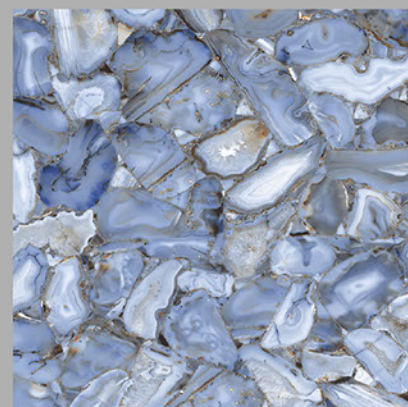

GVT&PGVT

600X600 mm

FENIX BLUE

**HIGHGLOSSY** FINISH

BRAZIL BLACK

GVT&PGVT

600X600 mm

BRAZIL BLUE

DIGITAL RANDOM FLOOR INTERIOR

**HIGHGLOSSY** FINISH

LINER BLACK

GVT&PGVT

600X600 mm

LINER COFFEE

**HIGHGLOSSY** FINISH

PASTEL BLUE