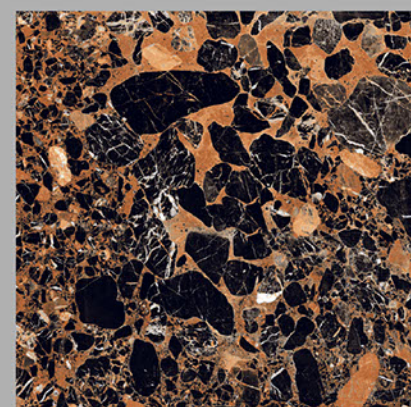

DIGITAL RANDOM FLOOR INTERIOR

SAPPHIRE COFFEE

**HIGHGLOSSY** FINISH

VINTAGE BLACK

GVT&PGVT

600X600 mm

VINTAGE SILVER

DIGITAL RANDOM FLOOR INTERIOR

**HIGHGLOSSY** FINISH

VOLCANO BRONZE

GVT&PGVT

600X600 mm

ZODIAC GOLD