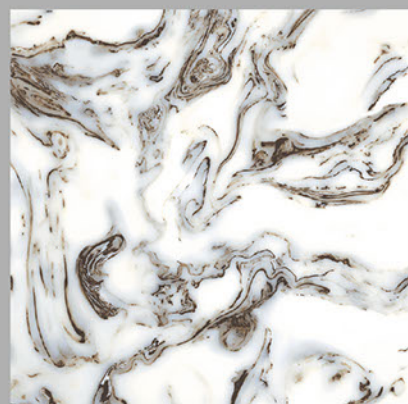

**GLOSSY** FINISH

GVT&PGVT

600X600 mm

RIVERA BLUE

RIVERA BROWN

RIVERA NATURAL

RIVERA NATURAL

**GLOSSY** FINISH