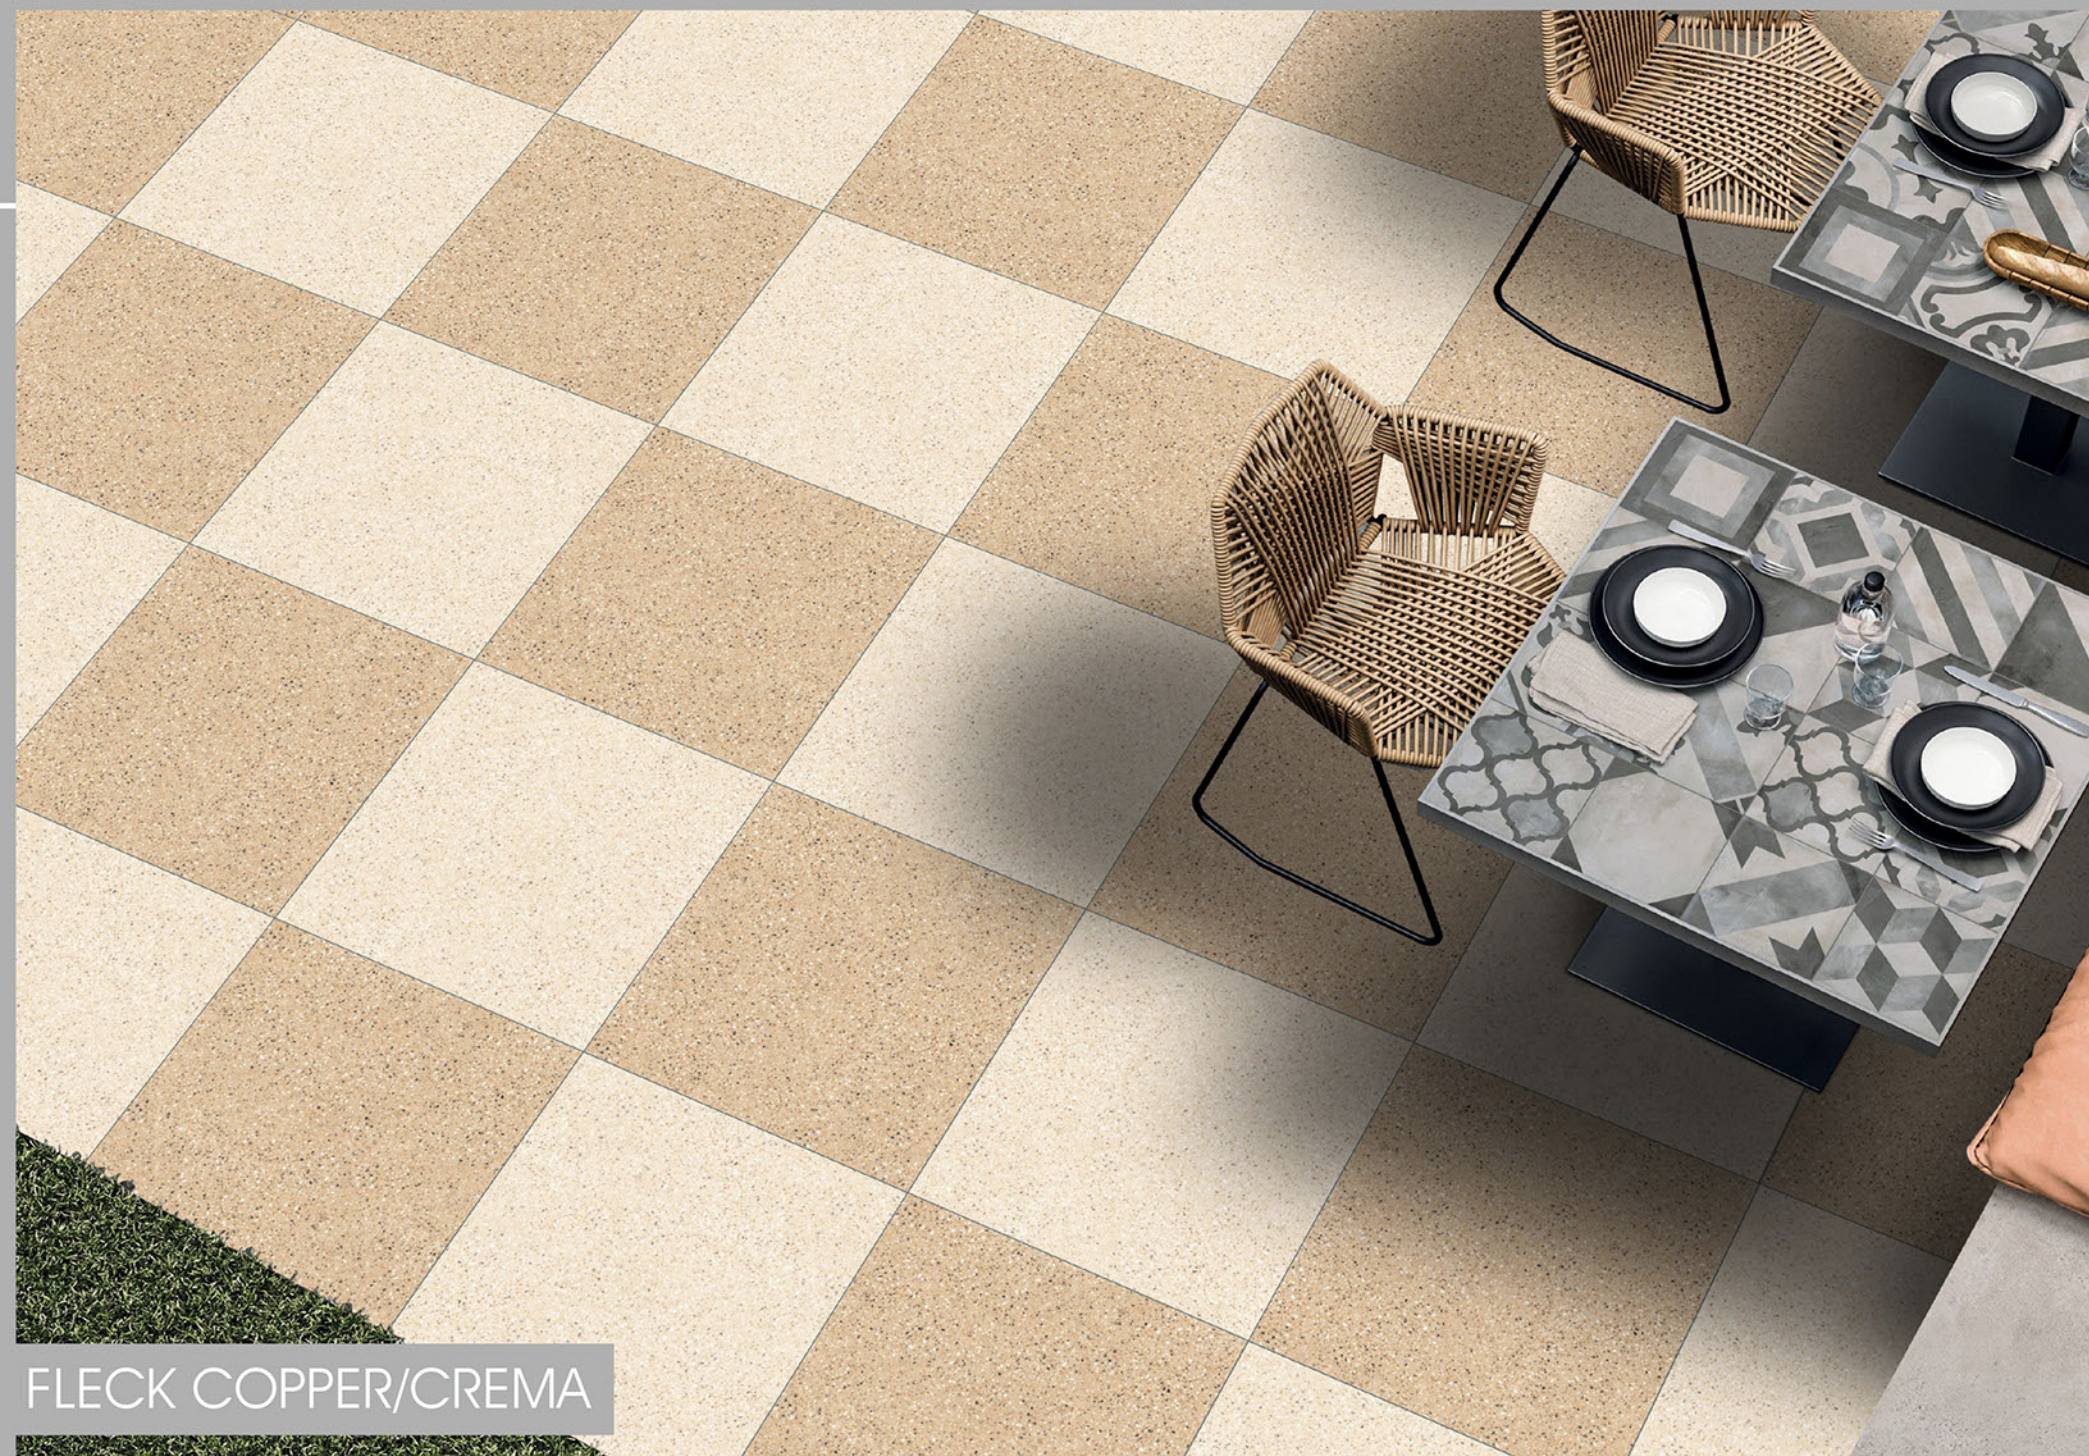

**GLOSSY** FINISH

DIGITAL RANDOM FLOOR INTERIOR

GVT&PGVT

600X600 mm

FLECK COPPER

FLECK CREMA

FLECK COPPER/CREMA

**GLOSSY** FINISH