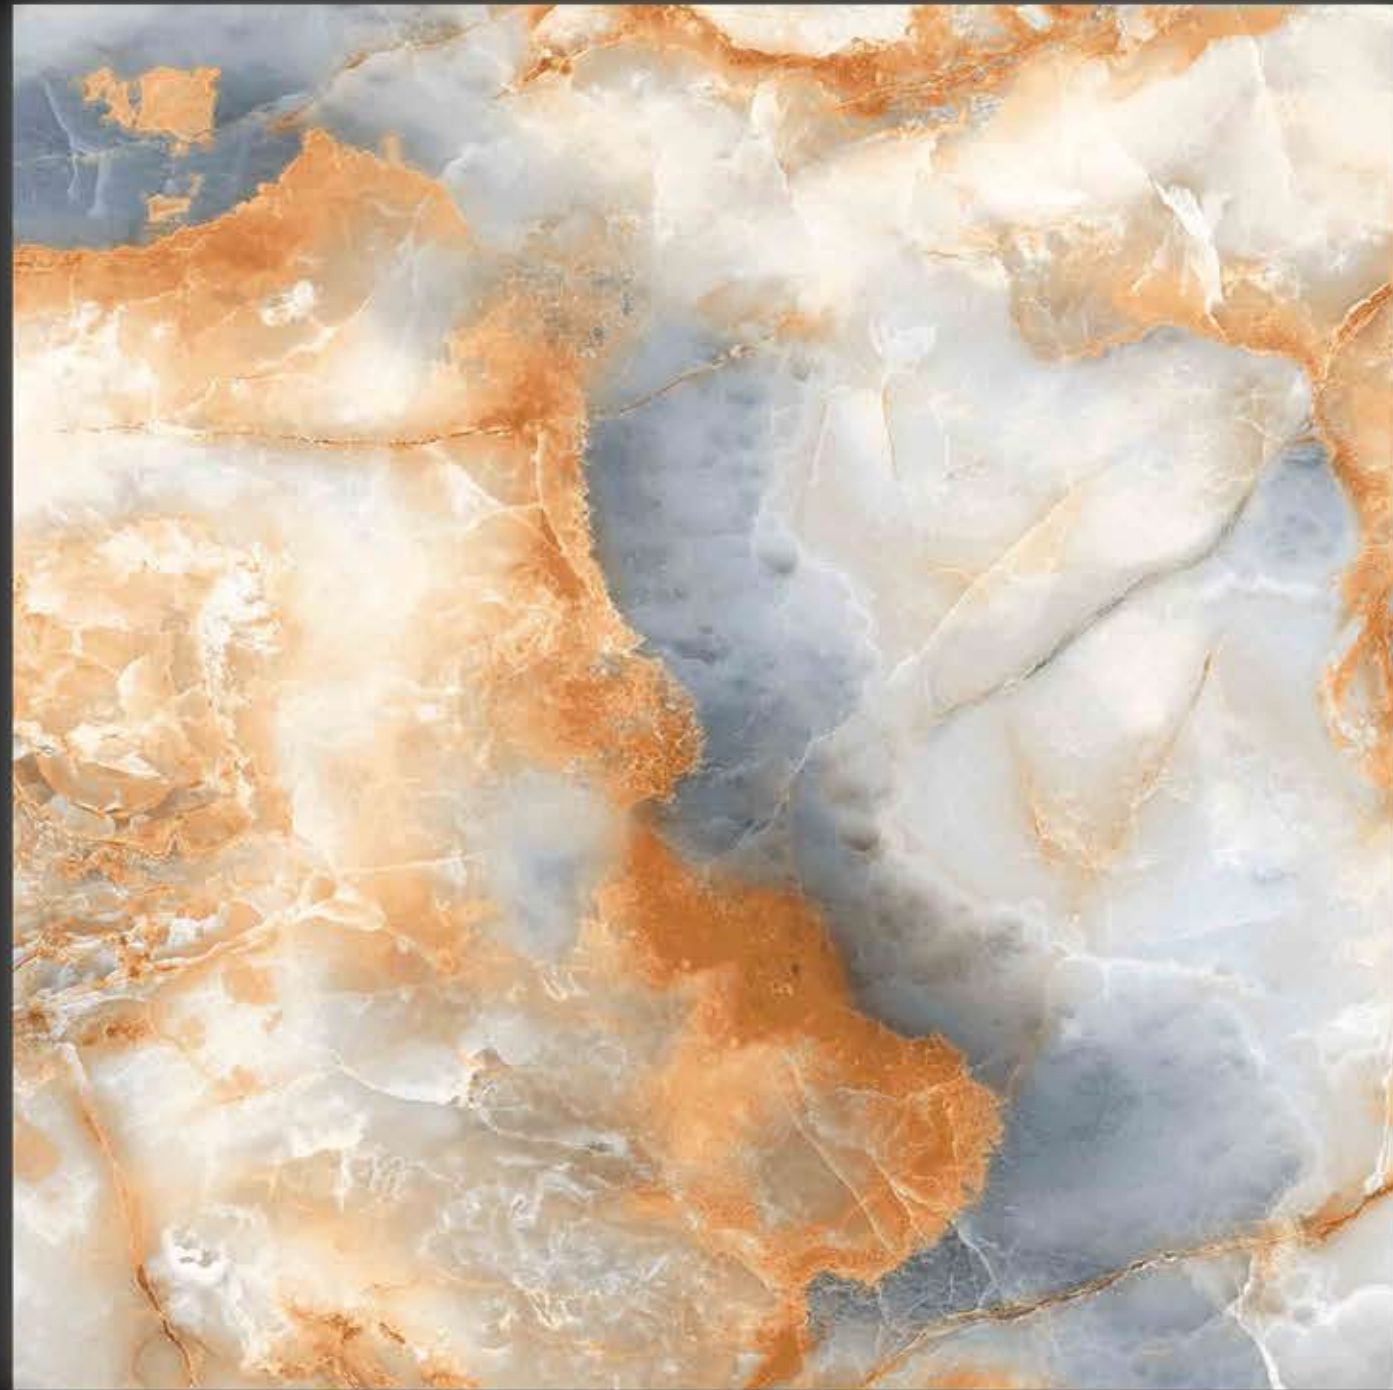

OMAN GREY

POLISHED *GLAZED* VITRIFIED *TILES*

GLOSSY

ONYX BROWN