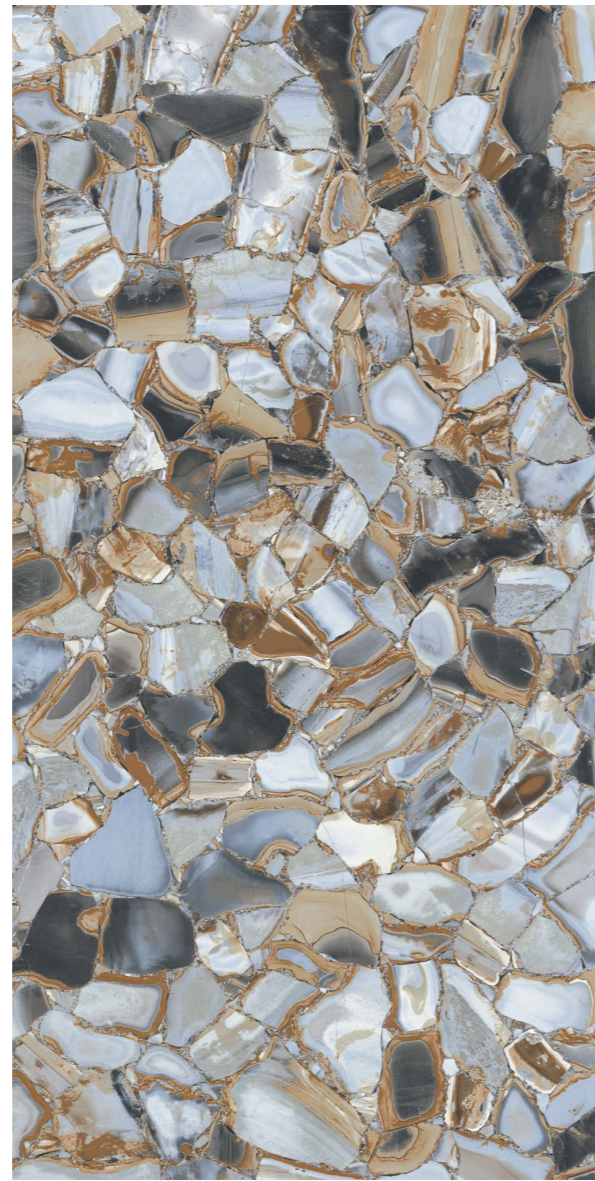

COUNTERTOPS

BATHROOM / TOPS

FURNISHING

REBELA STONE BROWN

face- 2 

600 X 1200 MM

SURFACE : GLOSSY

REBELA STONE SKY