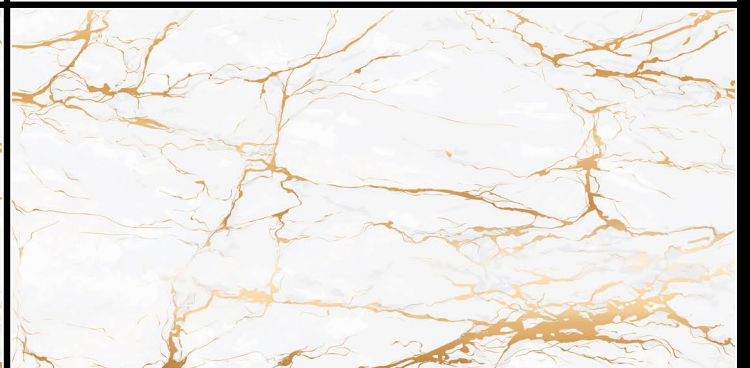

CENTO GREY

MATT CARVING

600 x 1200 MM

CENTO SILVER

MATT CARVING

600 x 1200 MM

DAZE WHITE

MATT CARVING
600 x 1200 MM