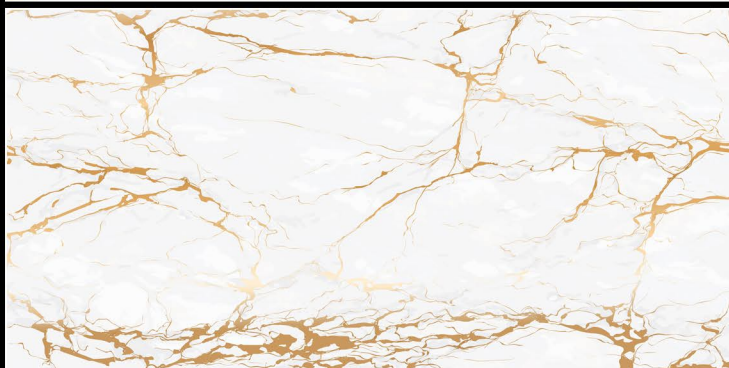

CENTO GREY

MATT CARVING

600 x 1200 MM

CENTO SILVER

MATT CARVING

600 x 1200 MM

DAZE WHITE

MATT CARVING
600 x 1200 MM