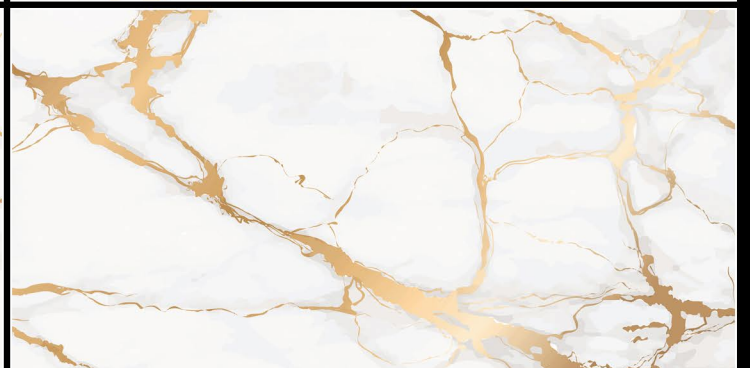

AMAZE WHITE GOLD

MATT CARVING
600 x 1200 MM

CENTO BEIGE

MATT CARVING

600 x 1200 MM

CENTO BROWN

MATT CARVING

600 x 1200 MM