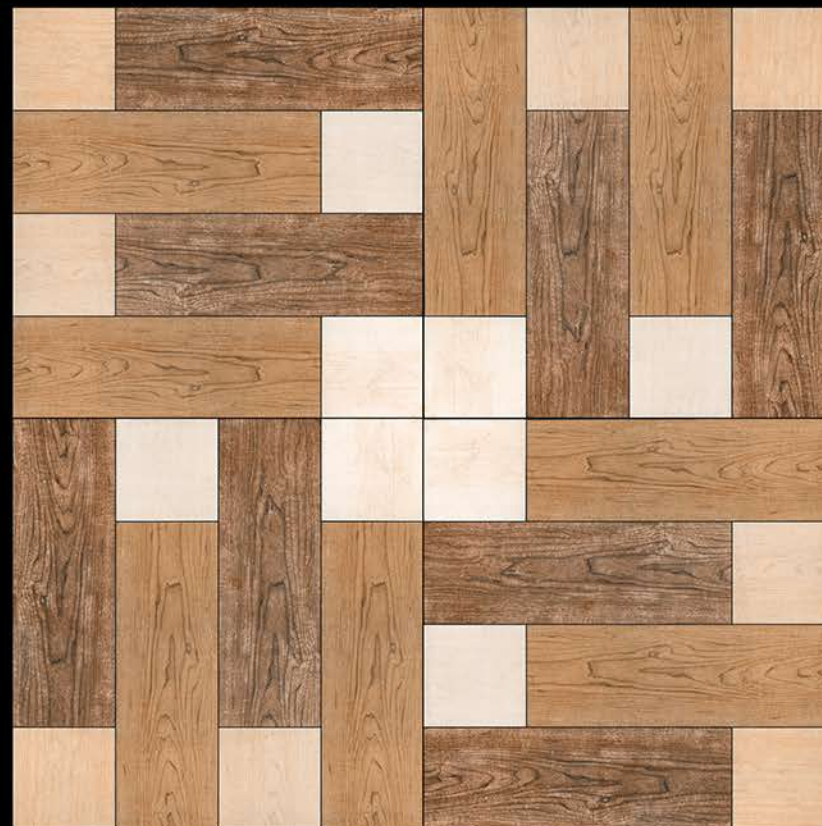

8705

Matt Finish