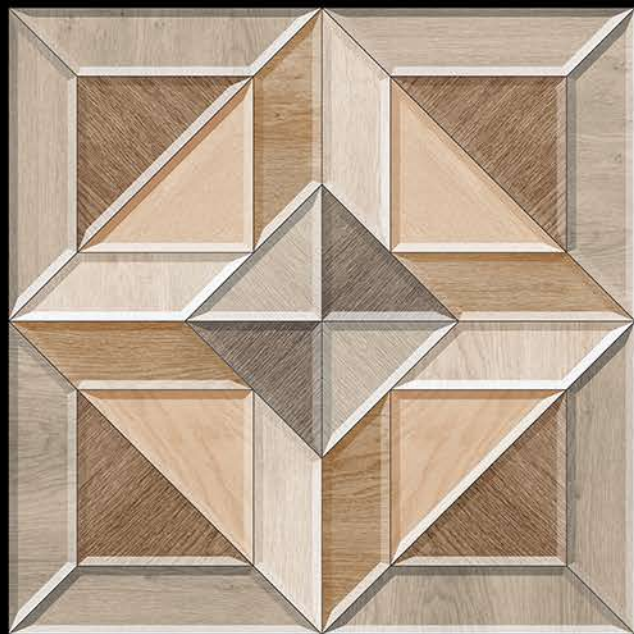

Matt Finish

396MM X396MM

DIGITAL FLOOR TILES

8565

Matt Finish

396MM X396MM

DIGITAL FLOOR TILES

8566