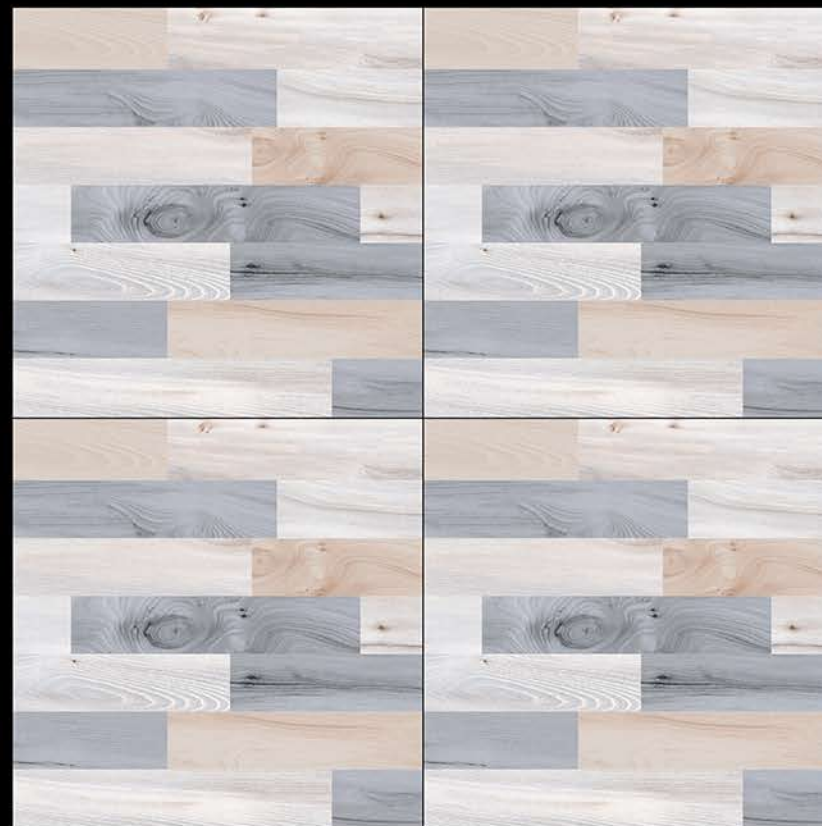

Matt Finish

396MM X396MM

DIGITAL FLOOR TILES

8675

Matt Finish

396MM X396MM

DIGITAL FLOOR TILES

8677