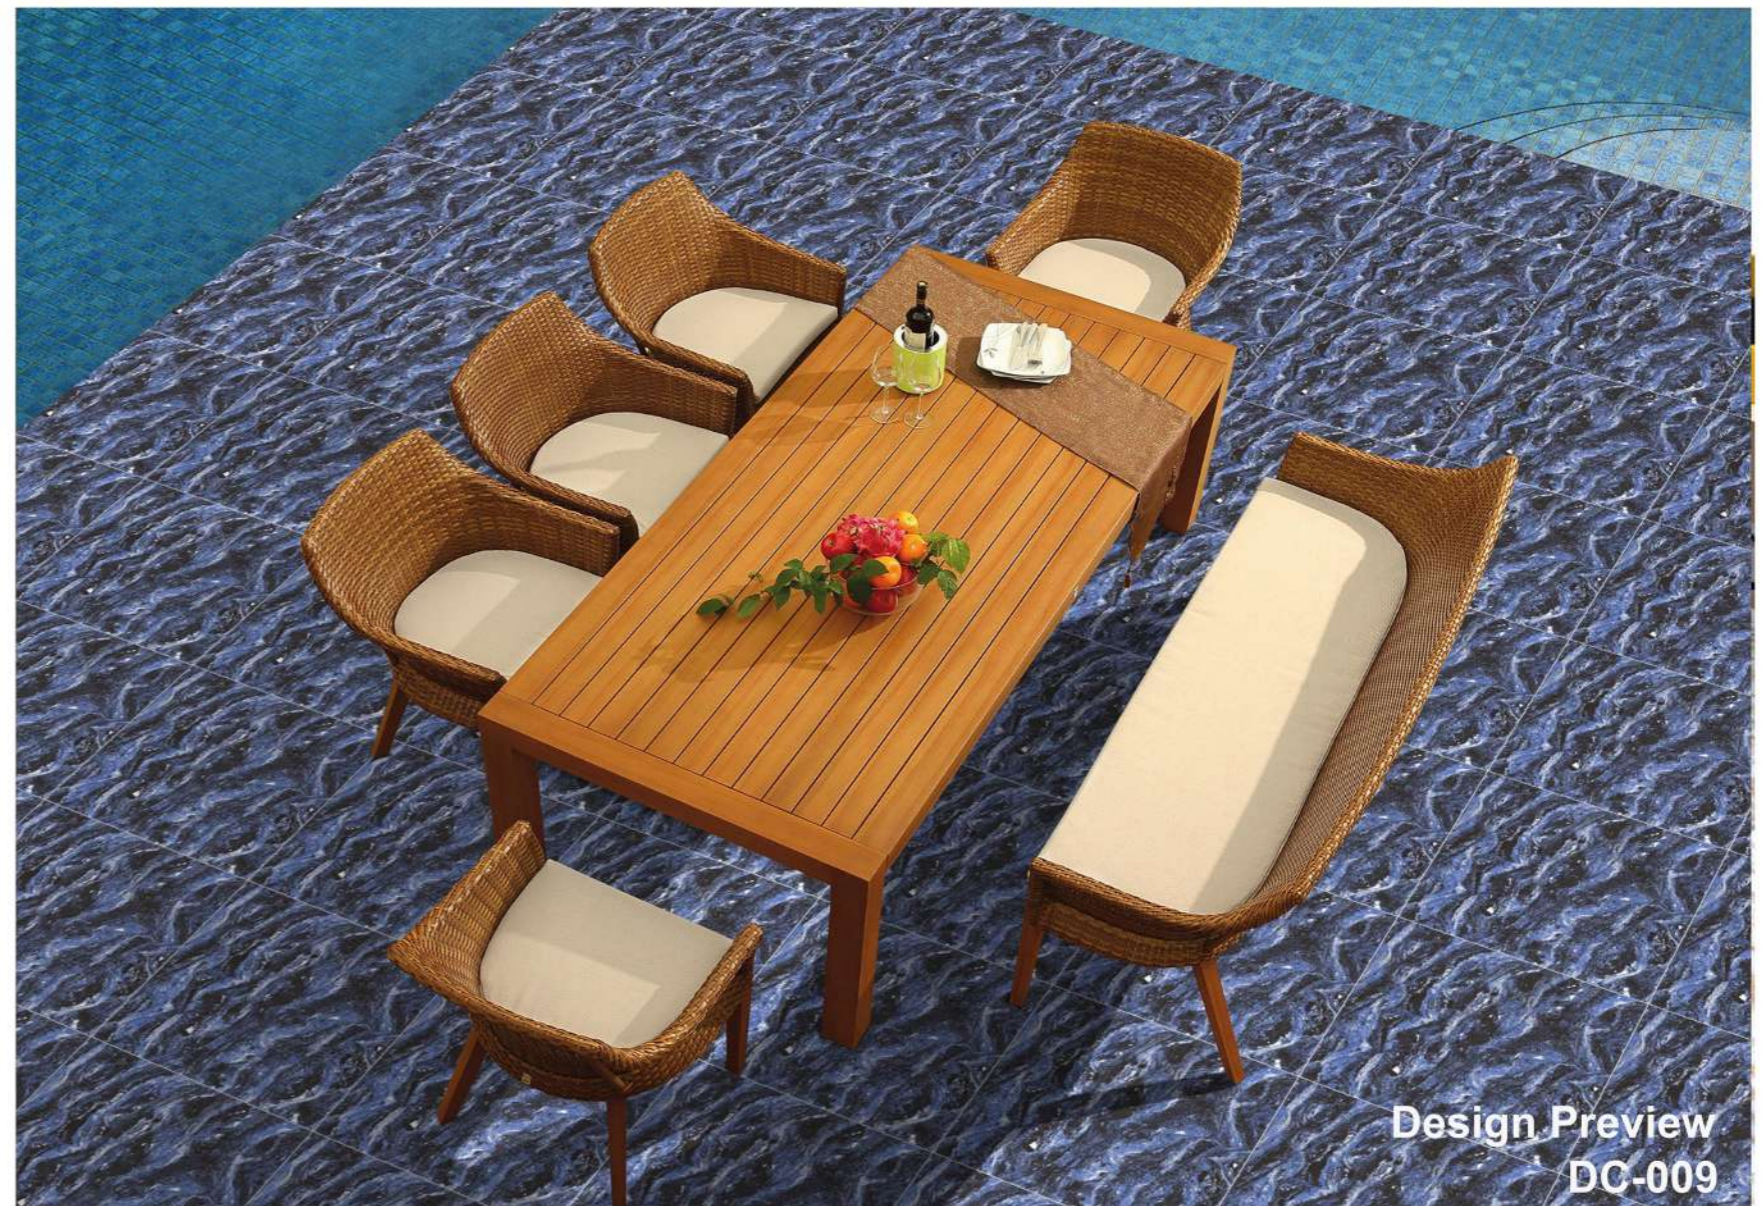

DC-015

Ceramica FLOOR COLLECTION