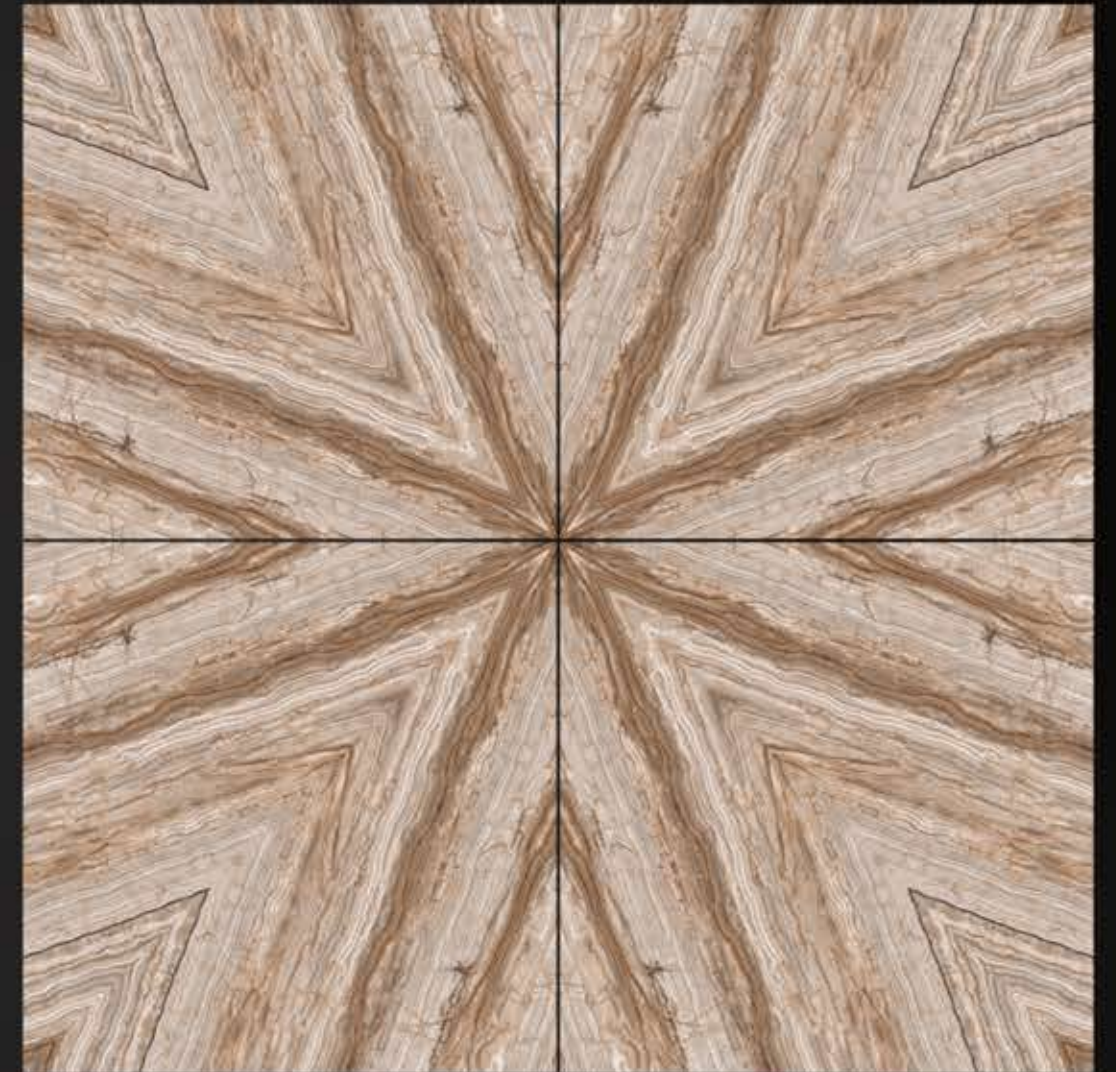

GLOSSY

POLISHED GLAZED VITRIFIED TILES

SINGLE TILE BOOKMATCH

CRONZA

600 x 600 mm