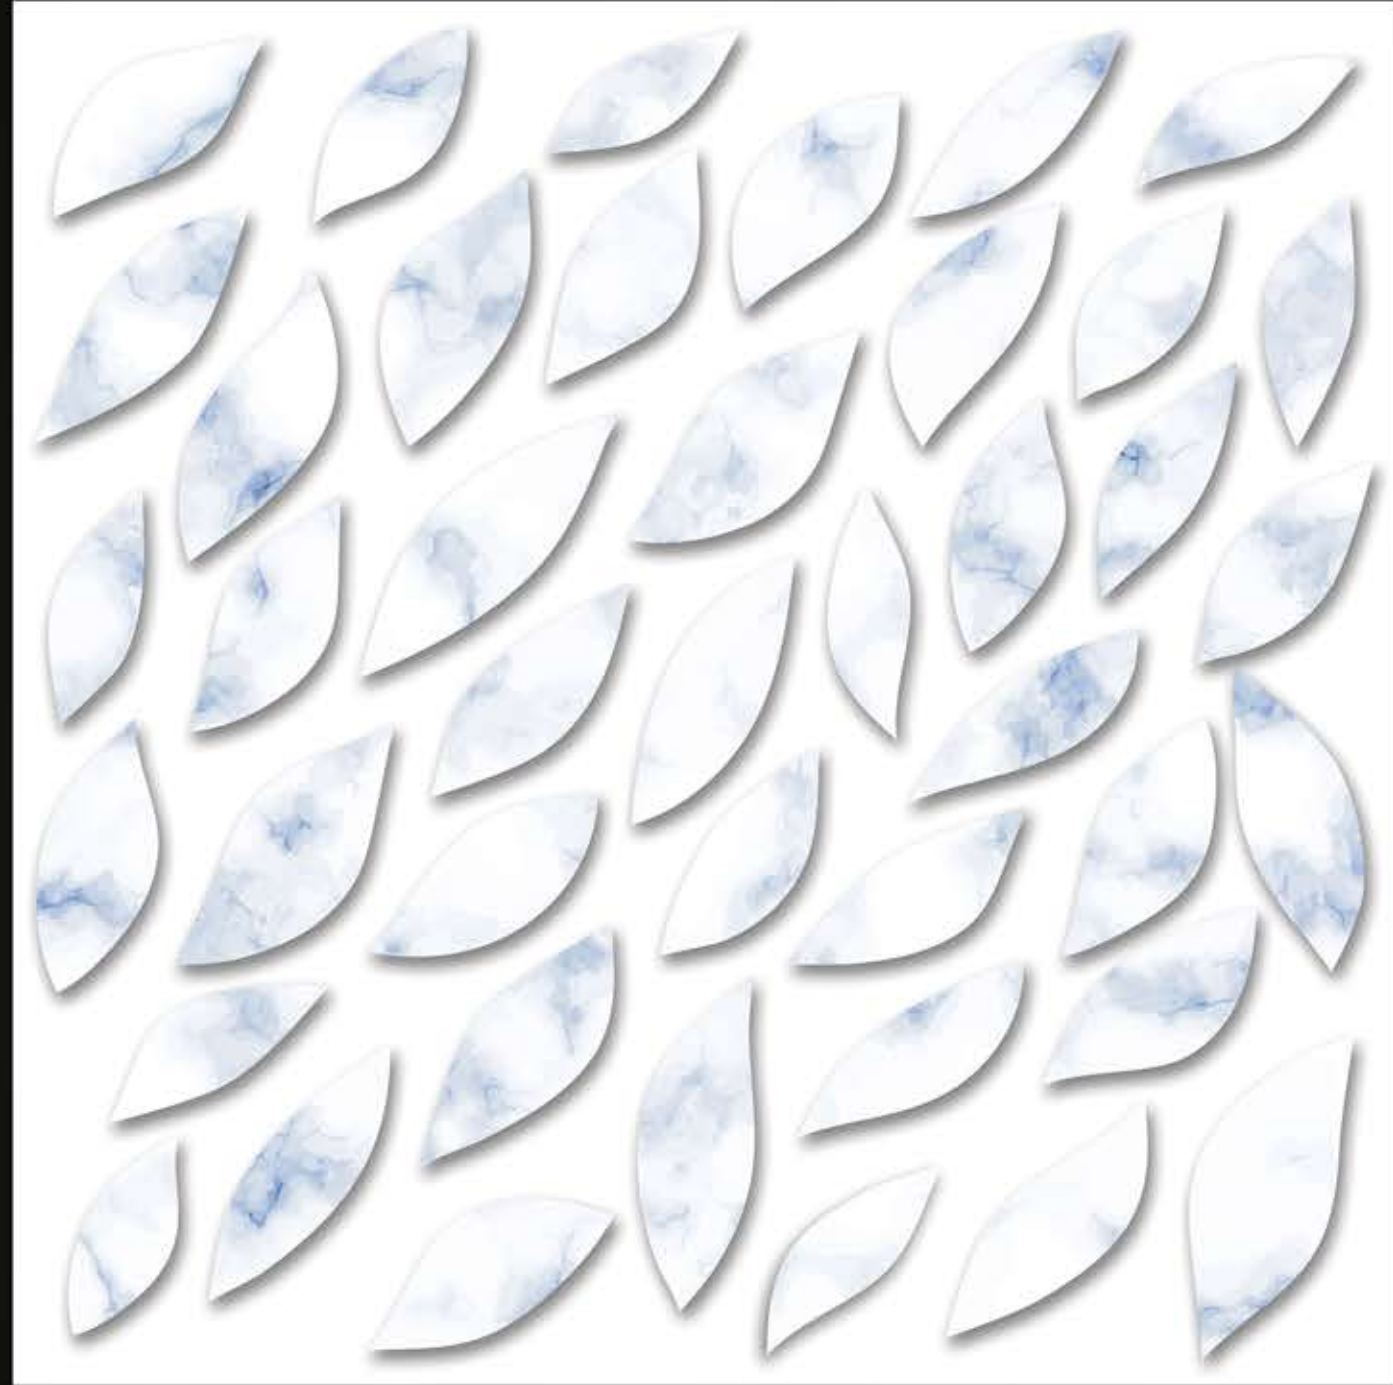

POLISHED *GLAZED* VITRIFIED *TILES*

3D 304

600 x 600 mm

GLOSSY

POLISHED *GLAZED* VITRIFIED *TILES*

3D 305

600 x 600 mm

POLISHED *GLAZED* VITRIFIED *TILES*