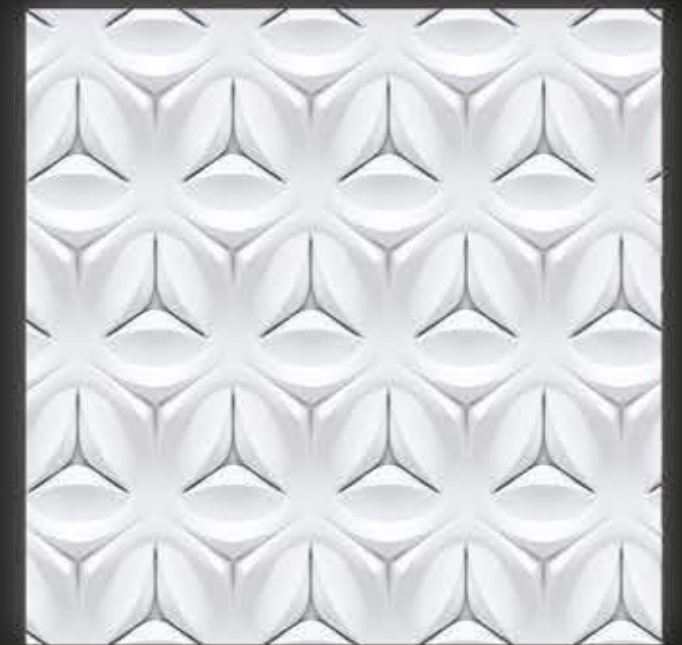

GLOSSY

POLISHED *GLAZED* VITRIFIED TILES

ROCCIA

600 x 600 mm