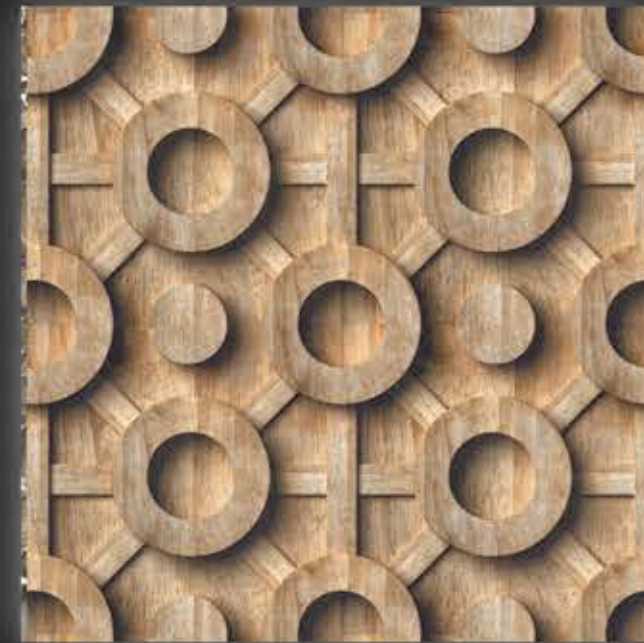

POLISHED GLAZED VITRIFIED TILES

CRUZER WOOD

600 x 600 mm

GLOSSY

POLISHED *GLAZED* VITRIFIED TILES

ESTRELLA WOOD

600 x 600 mm

GLOSSY