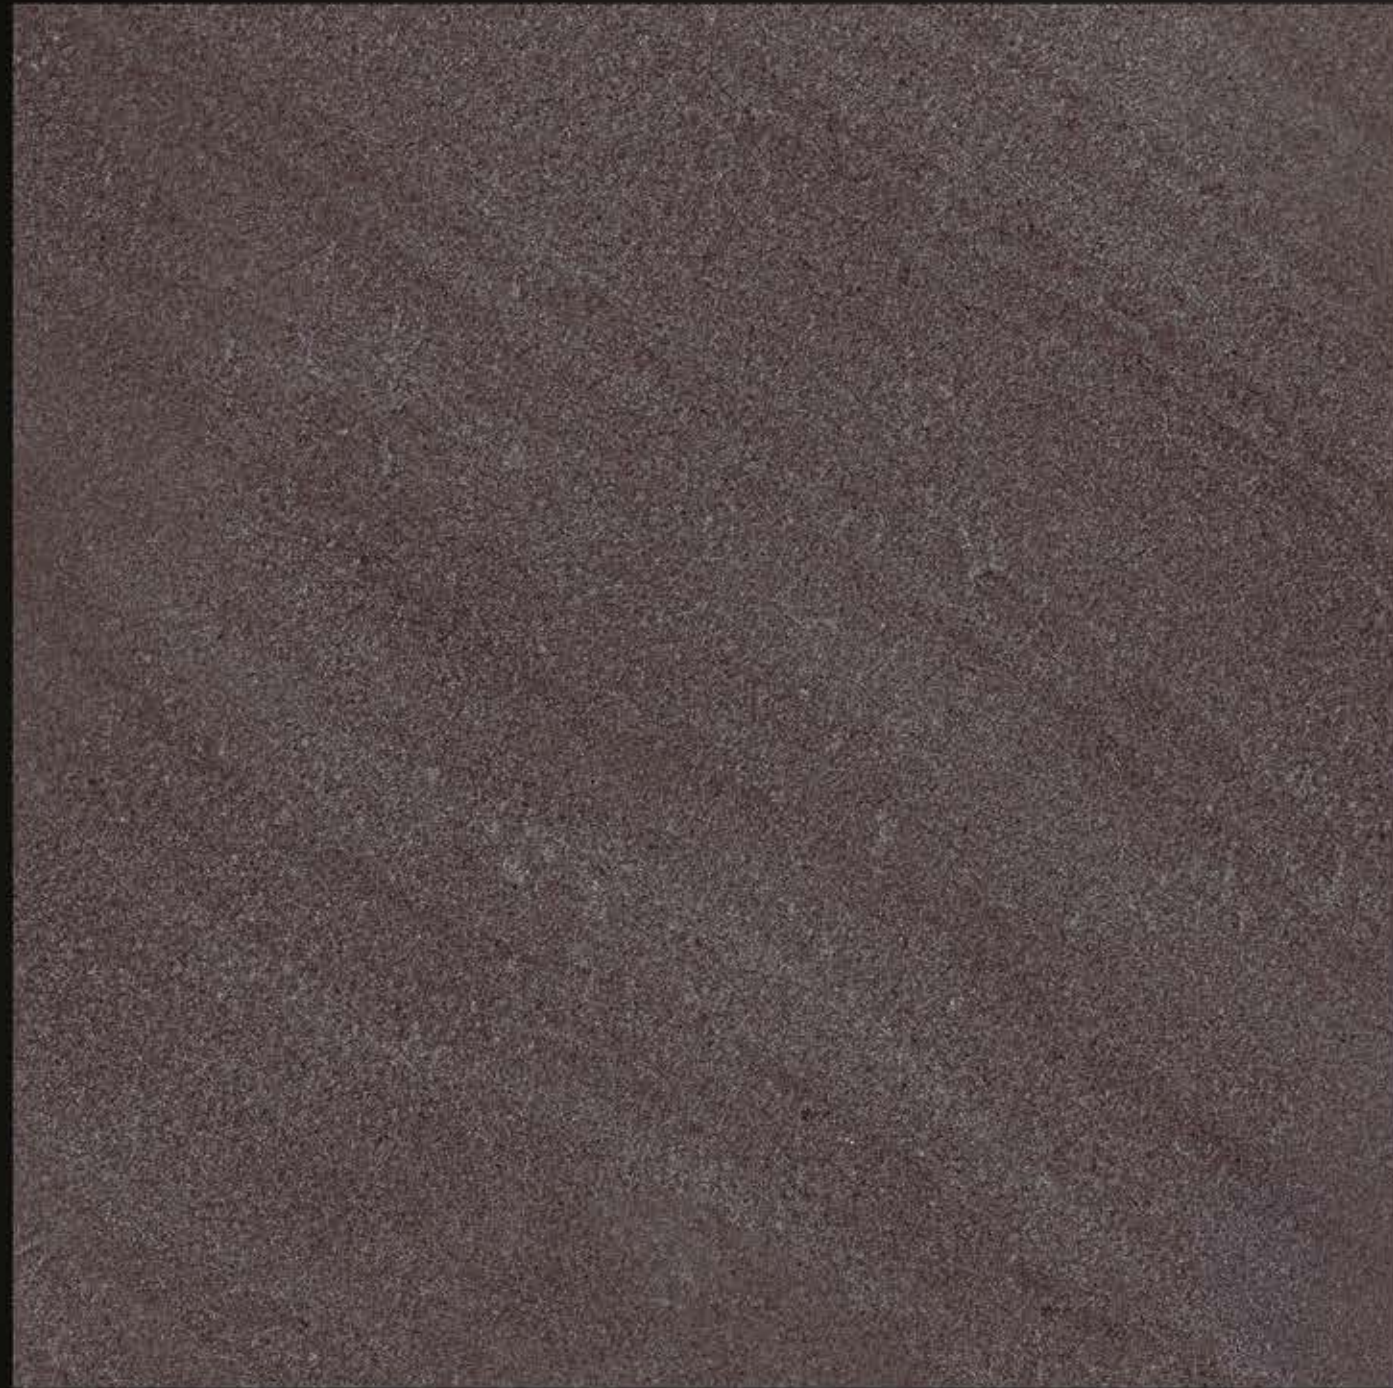

GLAZED VITRIFIED TILES

2004

600 x 600 mm

SATIN

GLAZED VITRIFIED TILES

2005

600 x 600 mm

SATIN