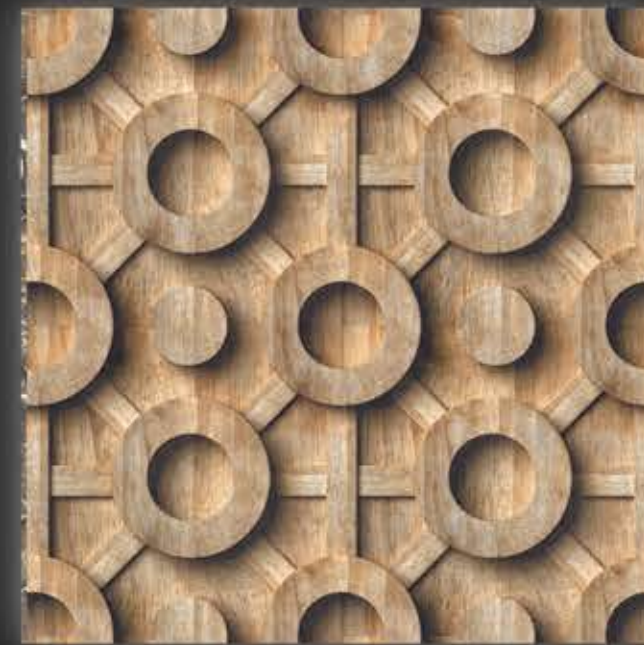

POLISHED GLAZED VITRIFIED TILES

CRUZER WOOD

600 x 600 mm

GLOSSY

POLISHED *GLAZED* VITRIFIED TILES

ESTRELLA WOOD

600 x 600 mm

GLOSSY