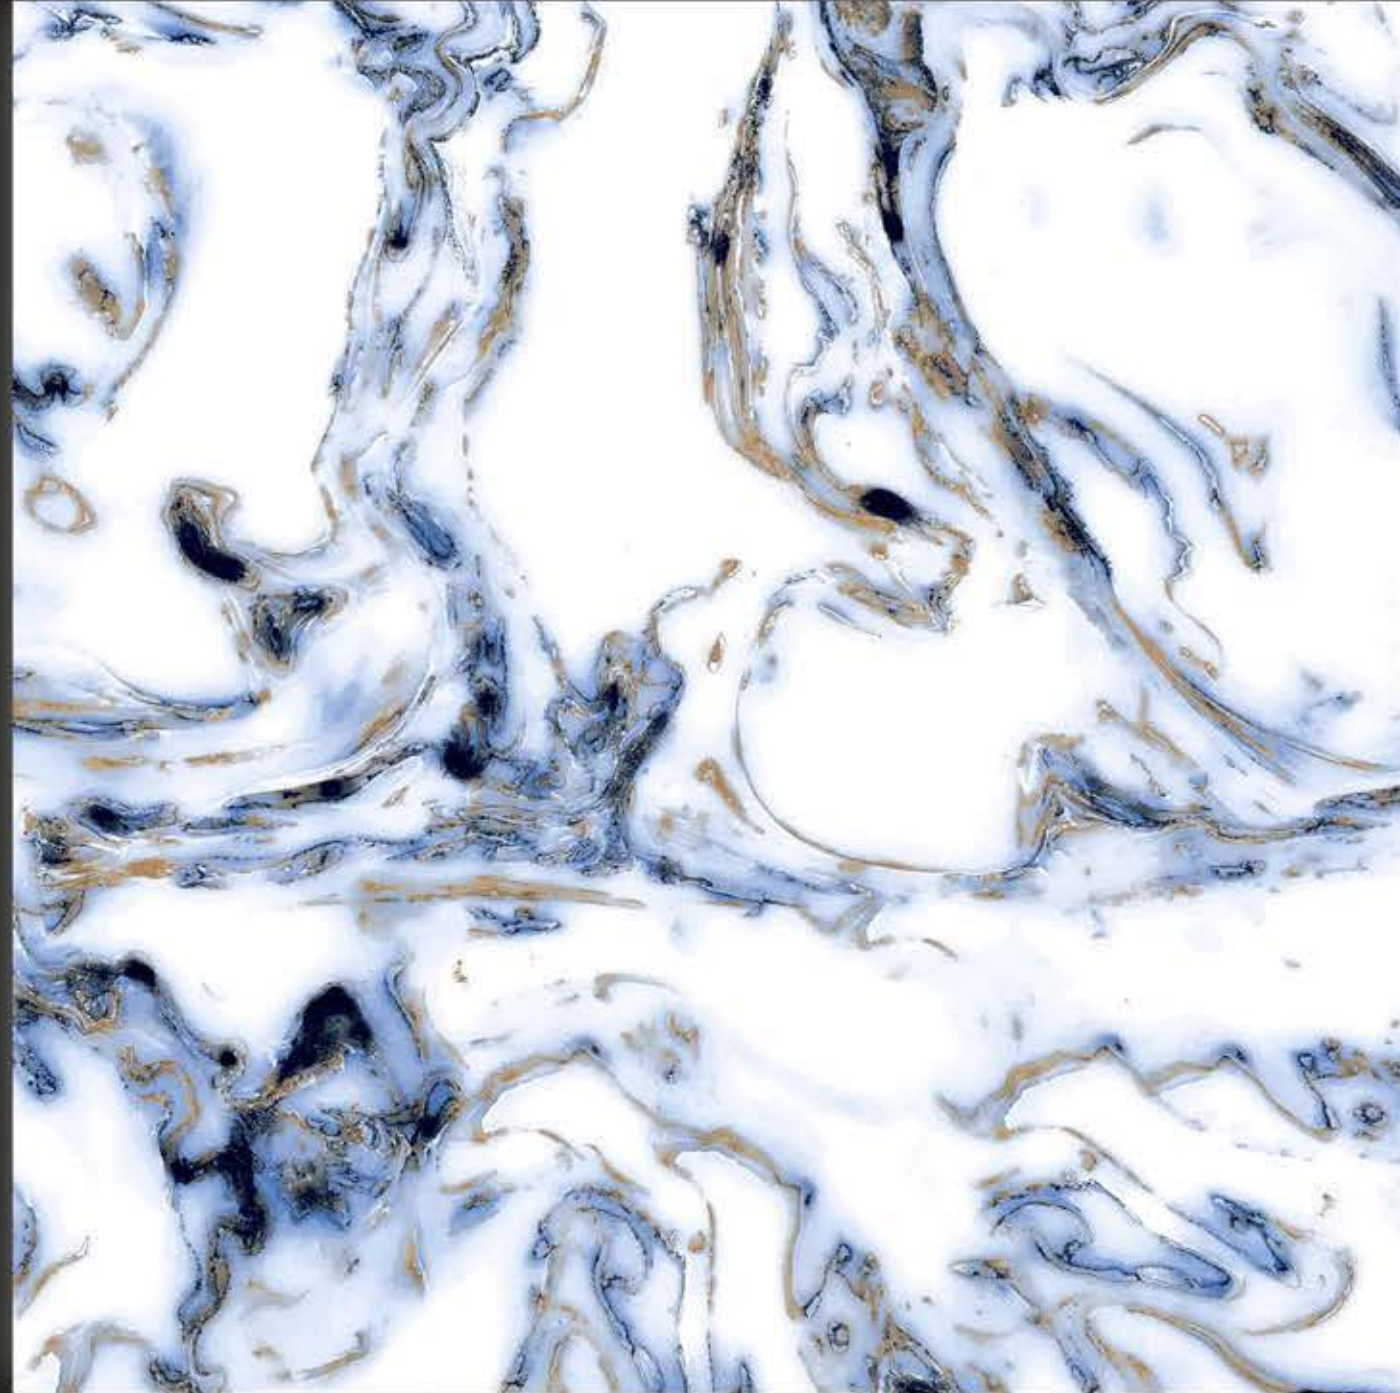

POLISHED GLAZED VITRIFIED TILES

GLOSSY

ORRA WHITE