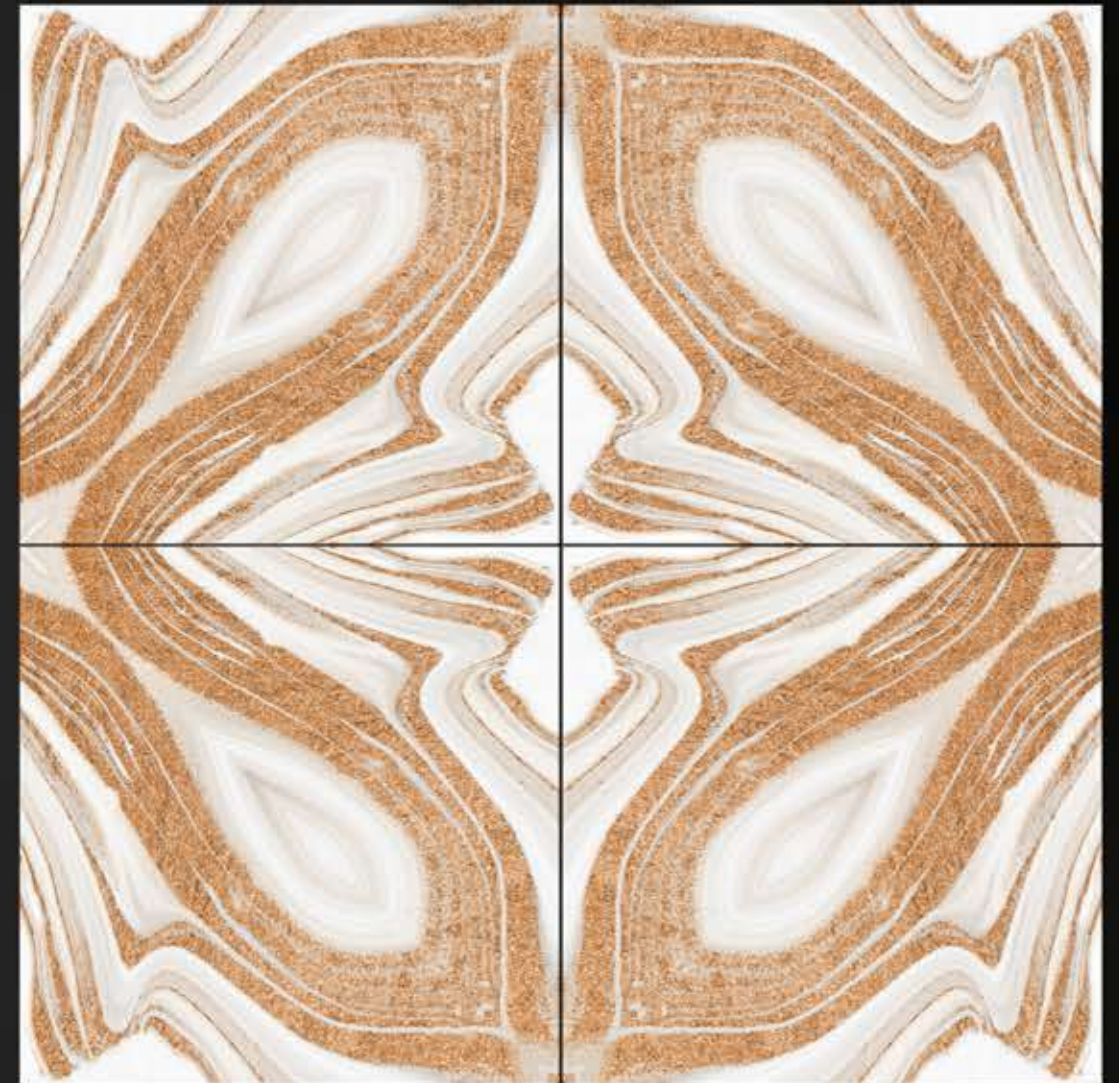

GLOSSY

POLISHED GLAZED VITRIFIED TILES

SINGEL TILE BOOKMATCH

BM-106

600 x 600 mm