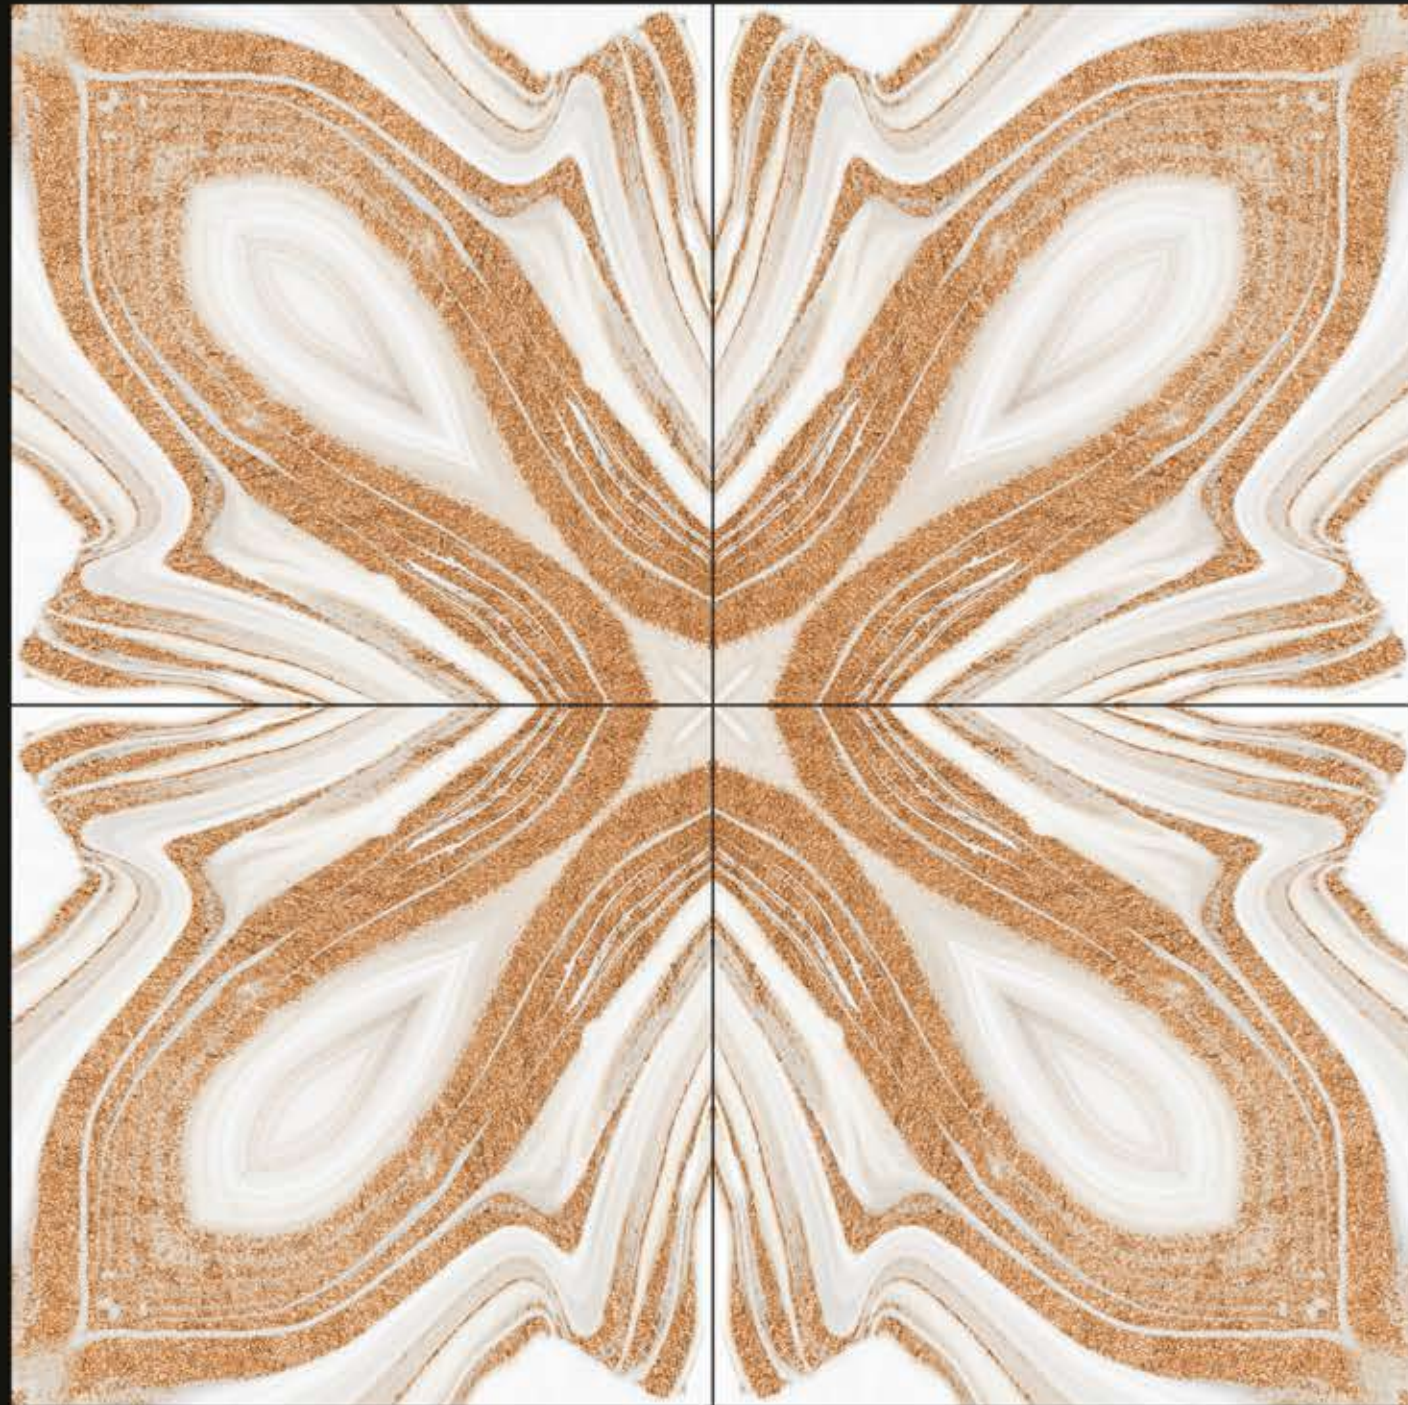

GLOSSY

POLISHED GLAZED VITRIFIED TILES

SINGEL TILE BOOKMATCH

BM-106