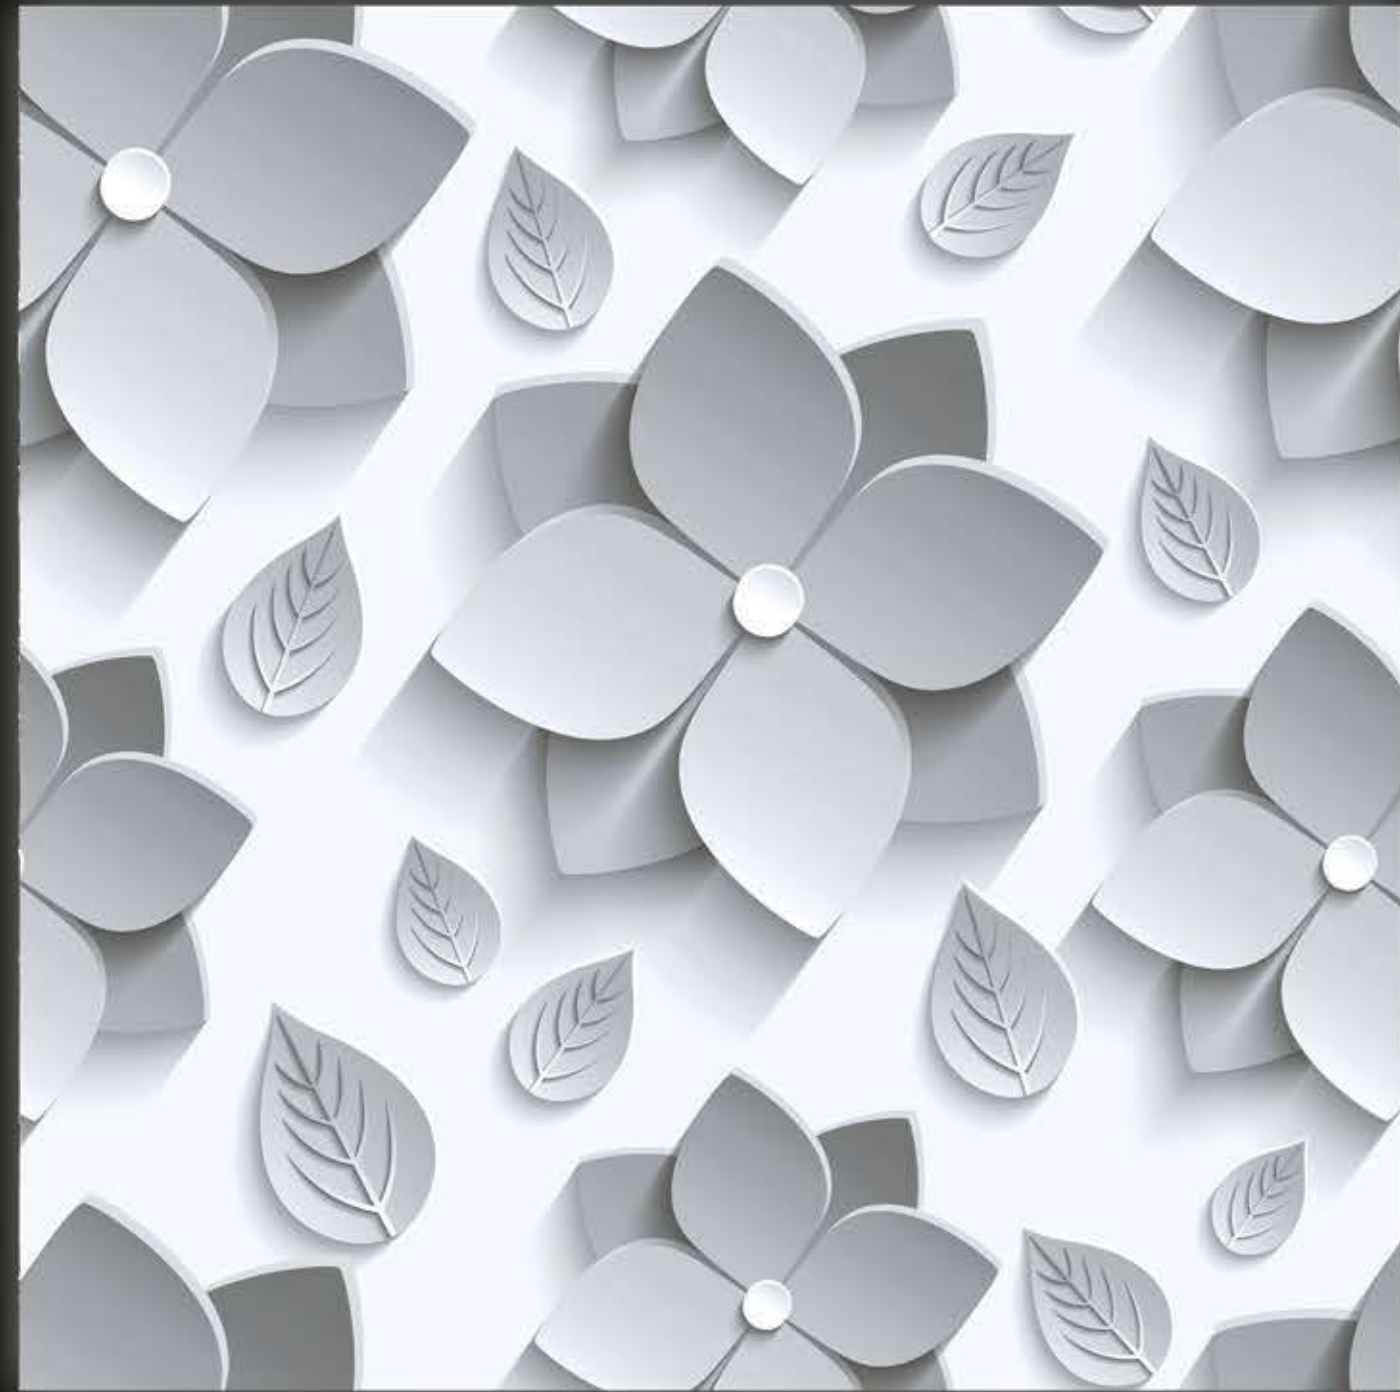

POLISHED *GLAZED* VITRIFIED TILES

FLOURISH BROWN

600 x 600 mm

GLOSSY

POLISHED *GLAZED* VITRIFIED TILES

FLOURISH WHITE

600 x 600 mm

GLOSSY