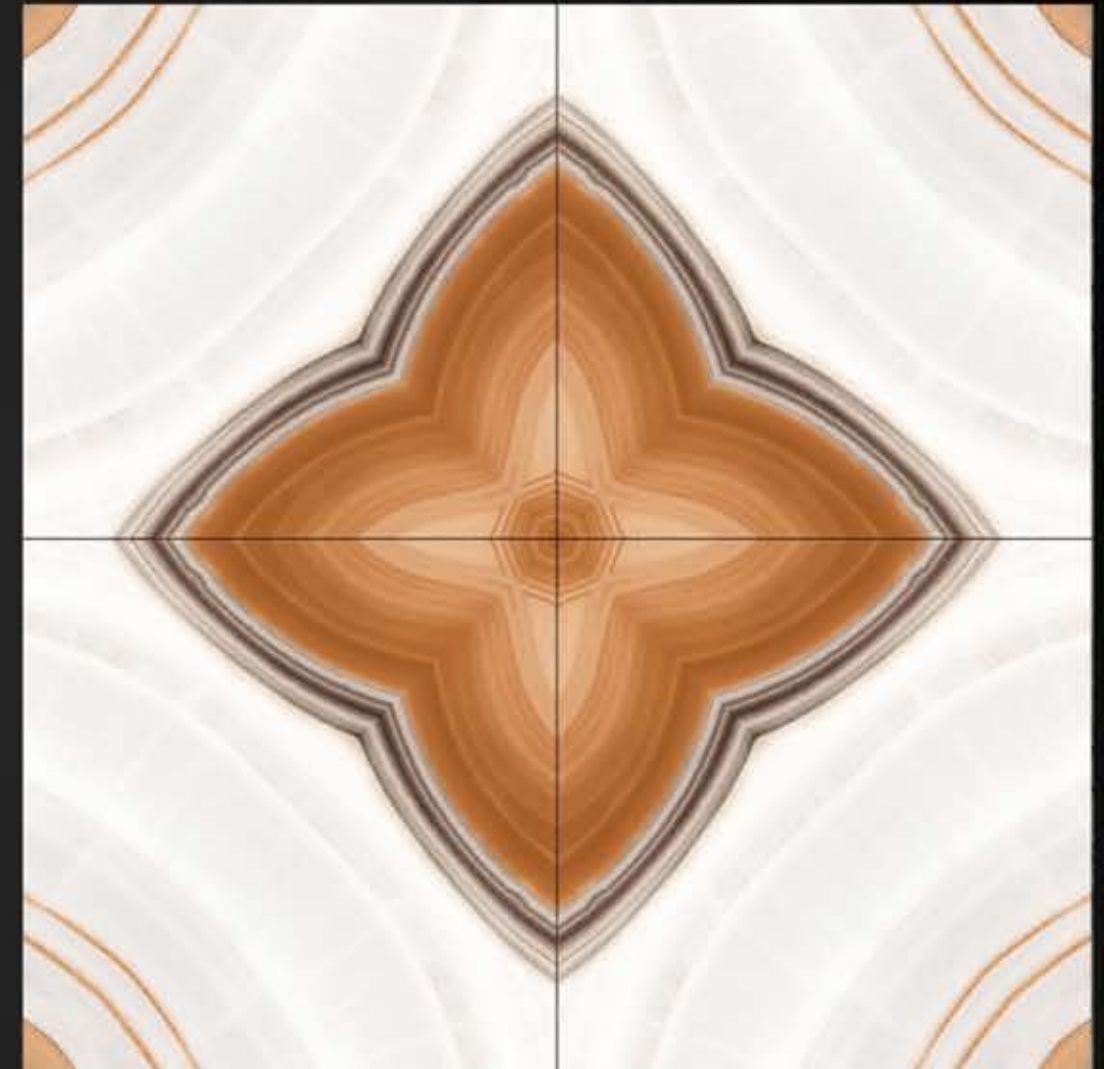

GLOSSY

POLISHED GLAZED VITRIFIED TILES

SINGLE TILE BOOKMATCH

VELENCIA BROWN

600 x 600 mm