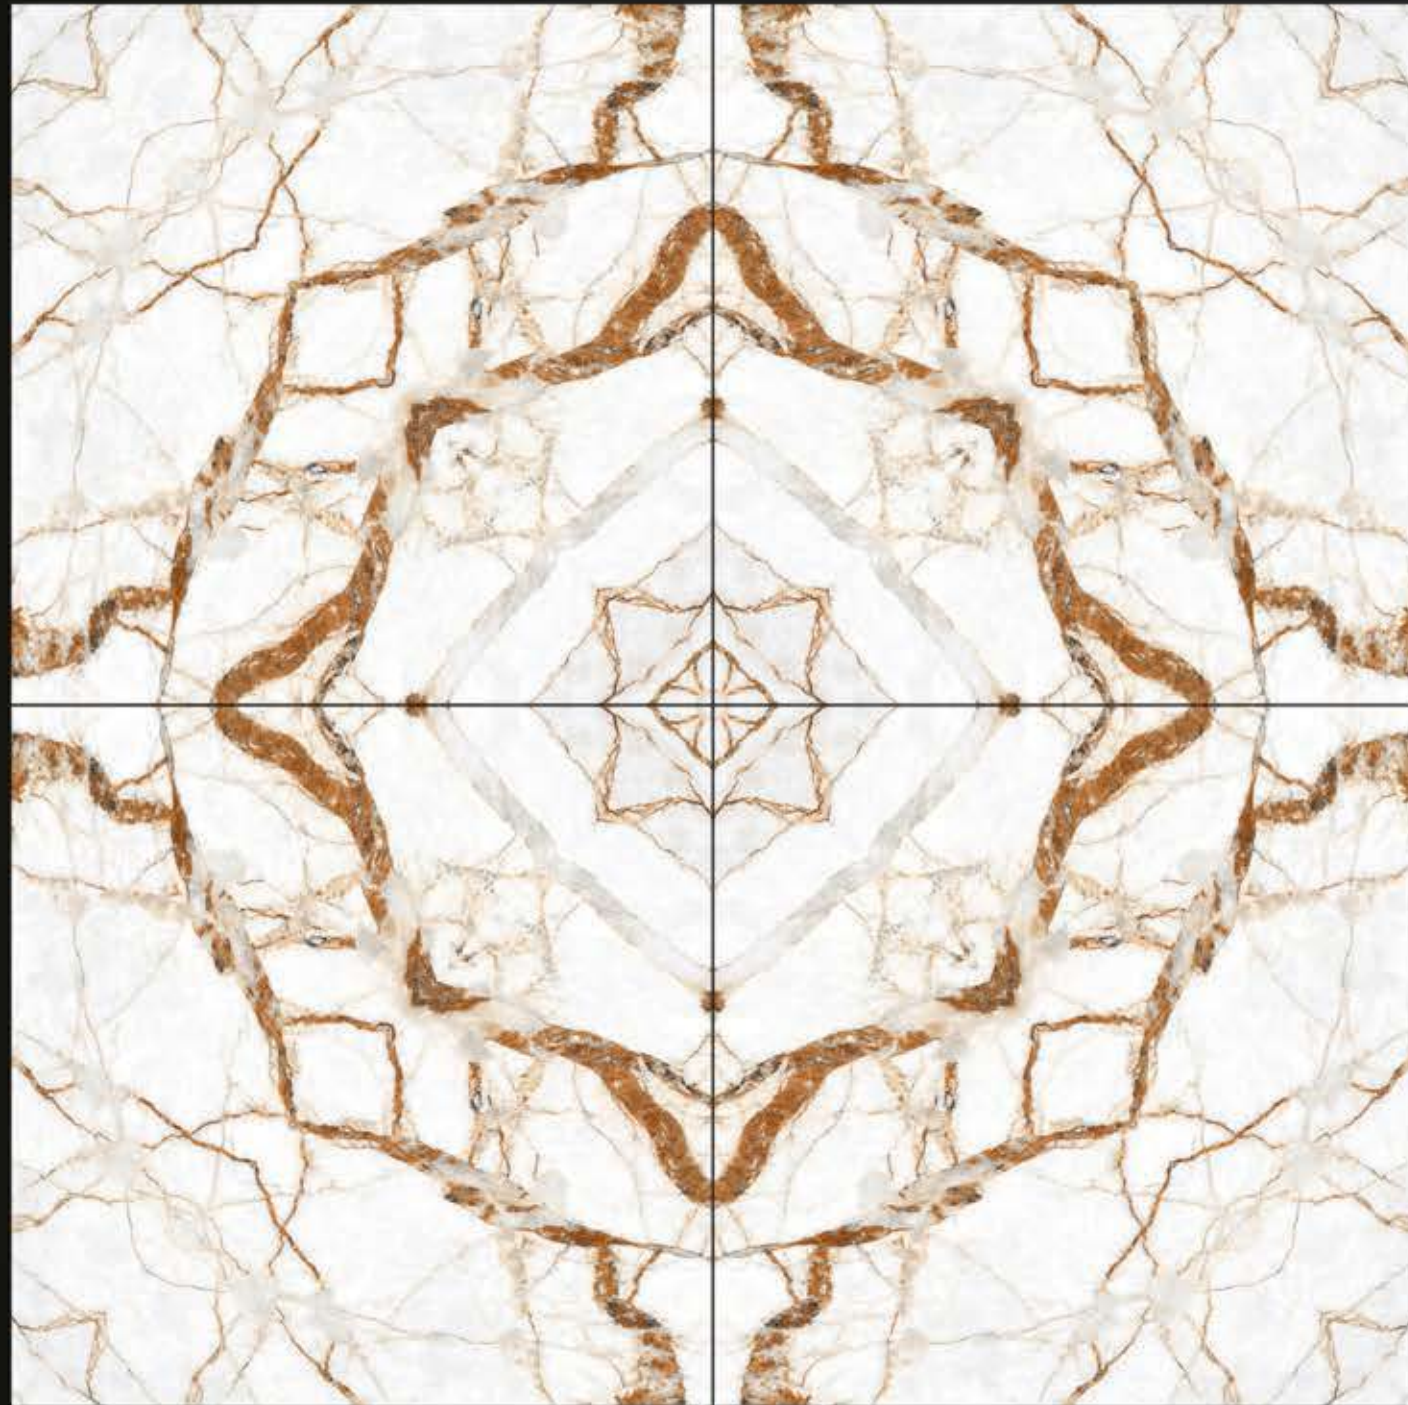

SINGEL TILE BOOKMATCH

BM-106

600 x 600 mm

GLOSSY

POLISHED GLAZED VITRIFIED TILES

SINGEL TILE BOOKMATCH

BM-107

600 x 600 mm