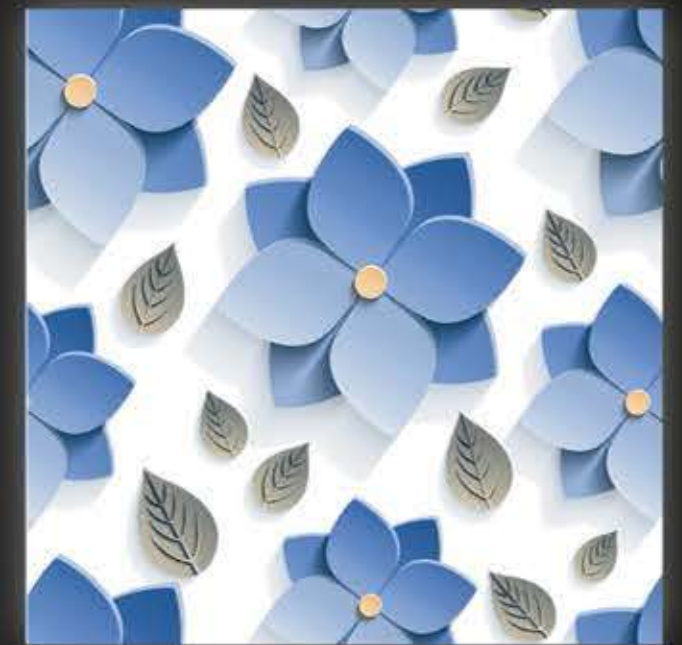

POLISHED *GLAZED* VITRIFIED TILES

FLAKES

600 x 600 mm

GLOSSY

POLISHED *GLAZED* VITRIFIED TILES

FLOURISH BLUE

600 x 600 mm

GLOSSY