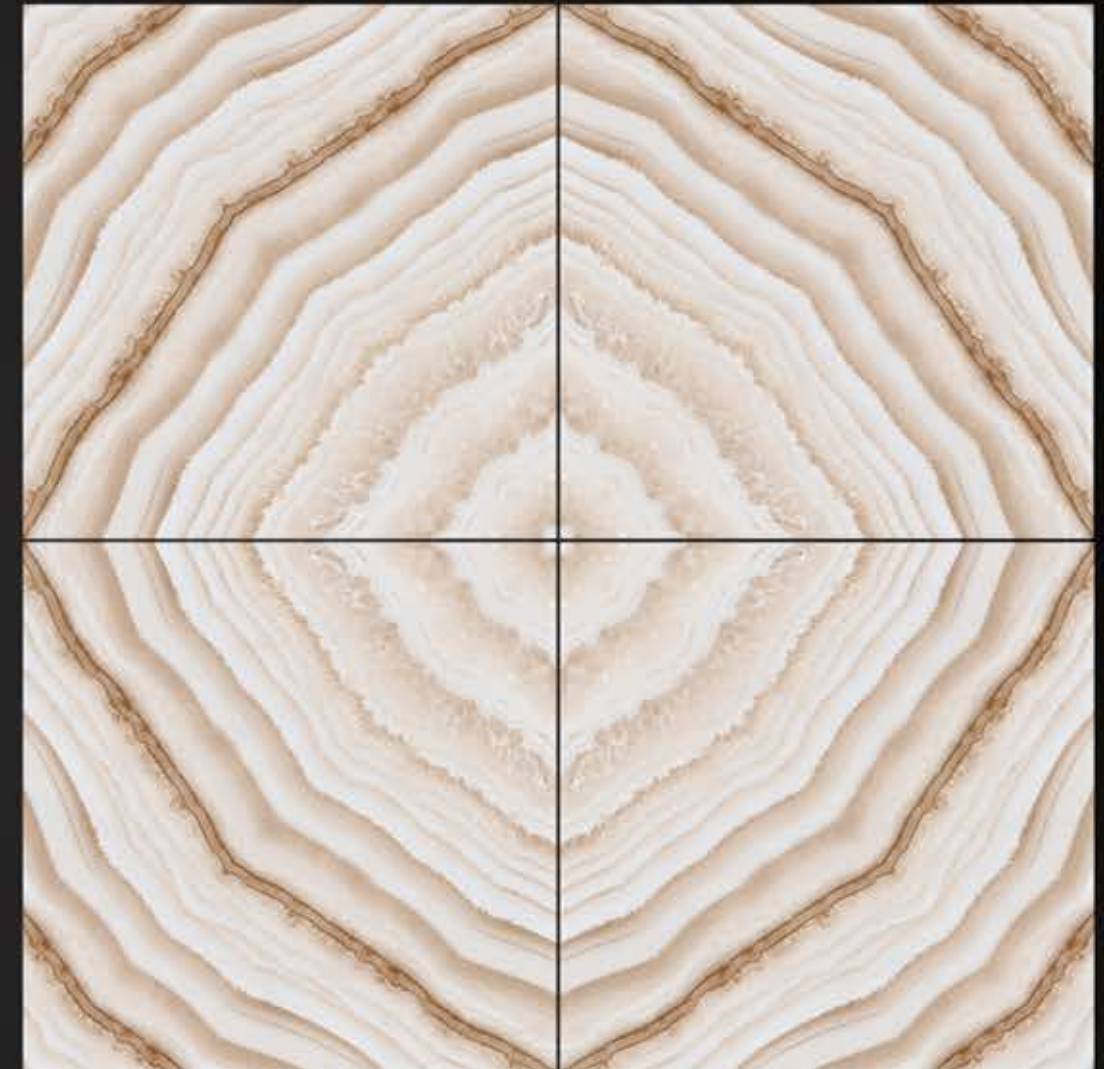

GLOSSY

POLISHED GLAZED VITRIFIED TILES

SINGLE TILE BOOKMATCH

FANTASY BROWN

600 x 600 mm