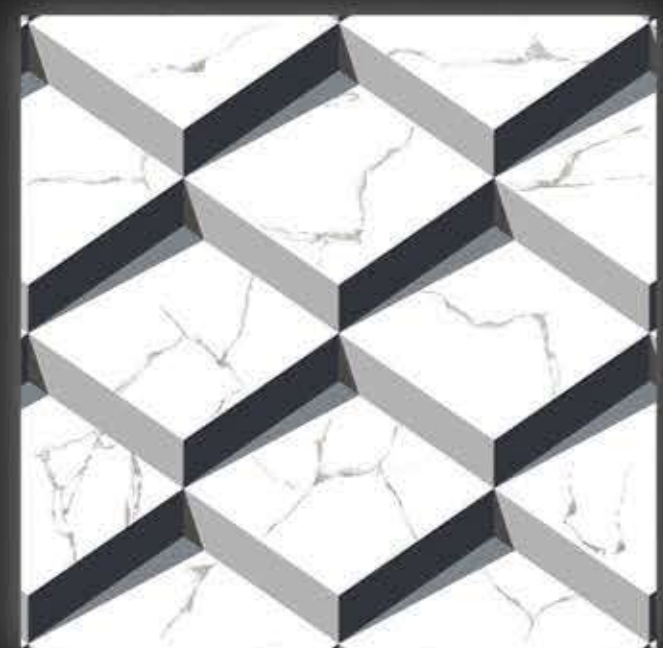

POLISHED *GLAZED* VITRIFIED *TILES*

APICE

600 x 600 mm

GLOSSY

POLISHED GLAZED VITRIFIED TILES

AQUARTO

600 x 600 mm

GLOSSY