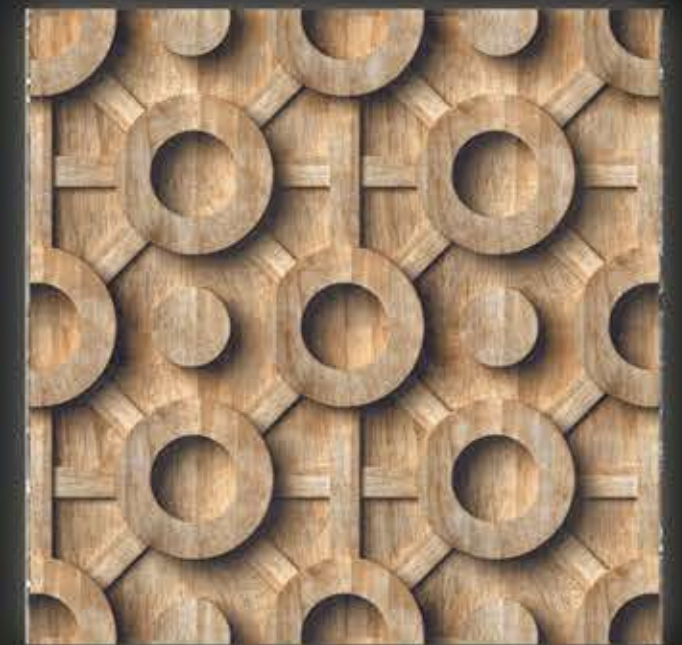

POLISHED GLAZED VITRIFIED TILES

CRUZER WOOD

600 x 600 mm

GLOSSY

POLISHED *GLAZED* VITRIFIED TILES

ESTRELLA WOOD

600 x 600 mm

GLOSSY