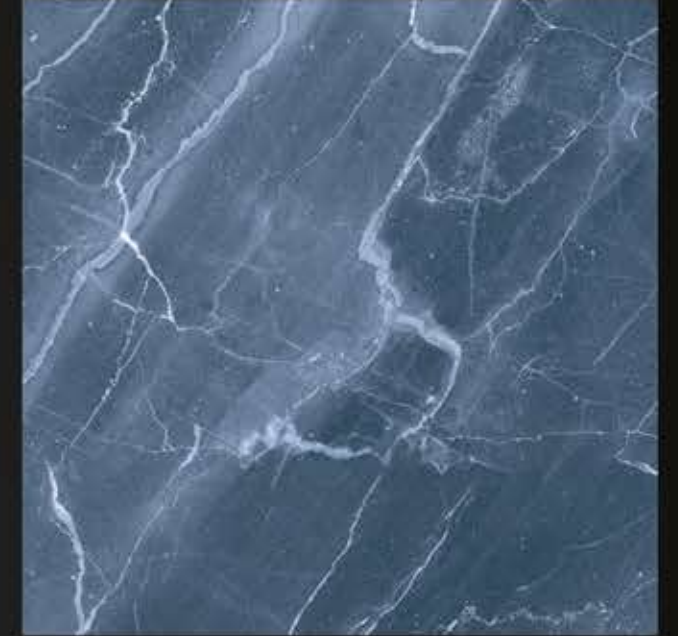

GLOSSY

SG 1211

600 x 600 mm

POLISHED *GLAZED* VITRIFIED *TILES*

GLOSSY

SG 1212

600 x 600 mm

POLISHED *GLAZED* VITRIFIED *TILES*