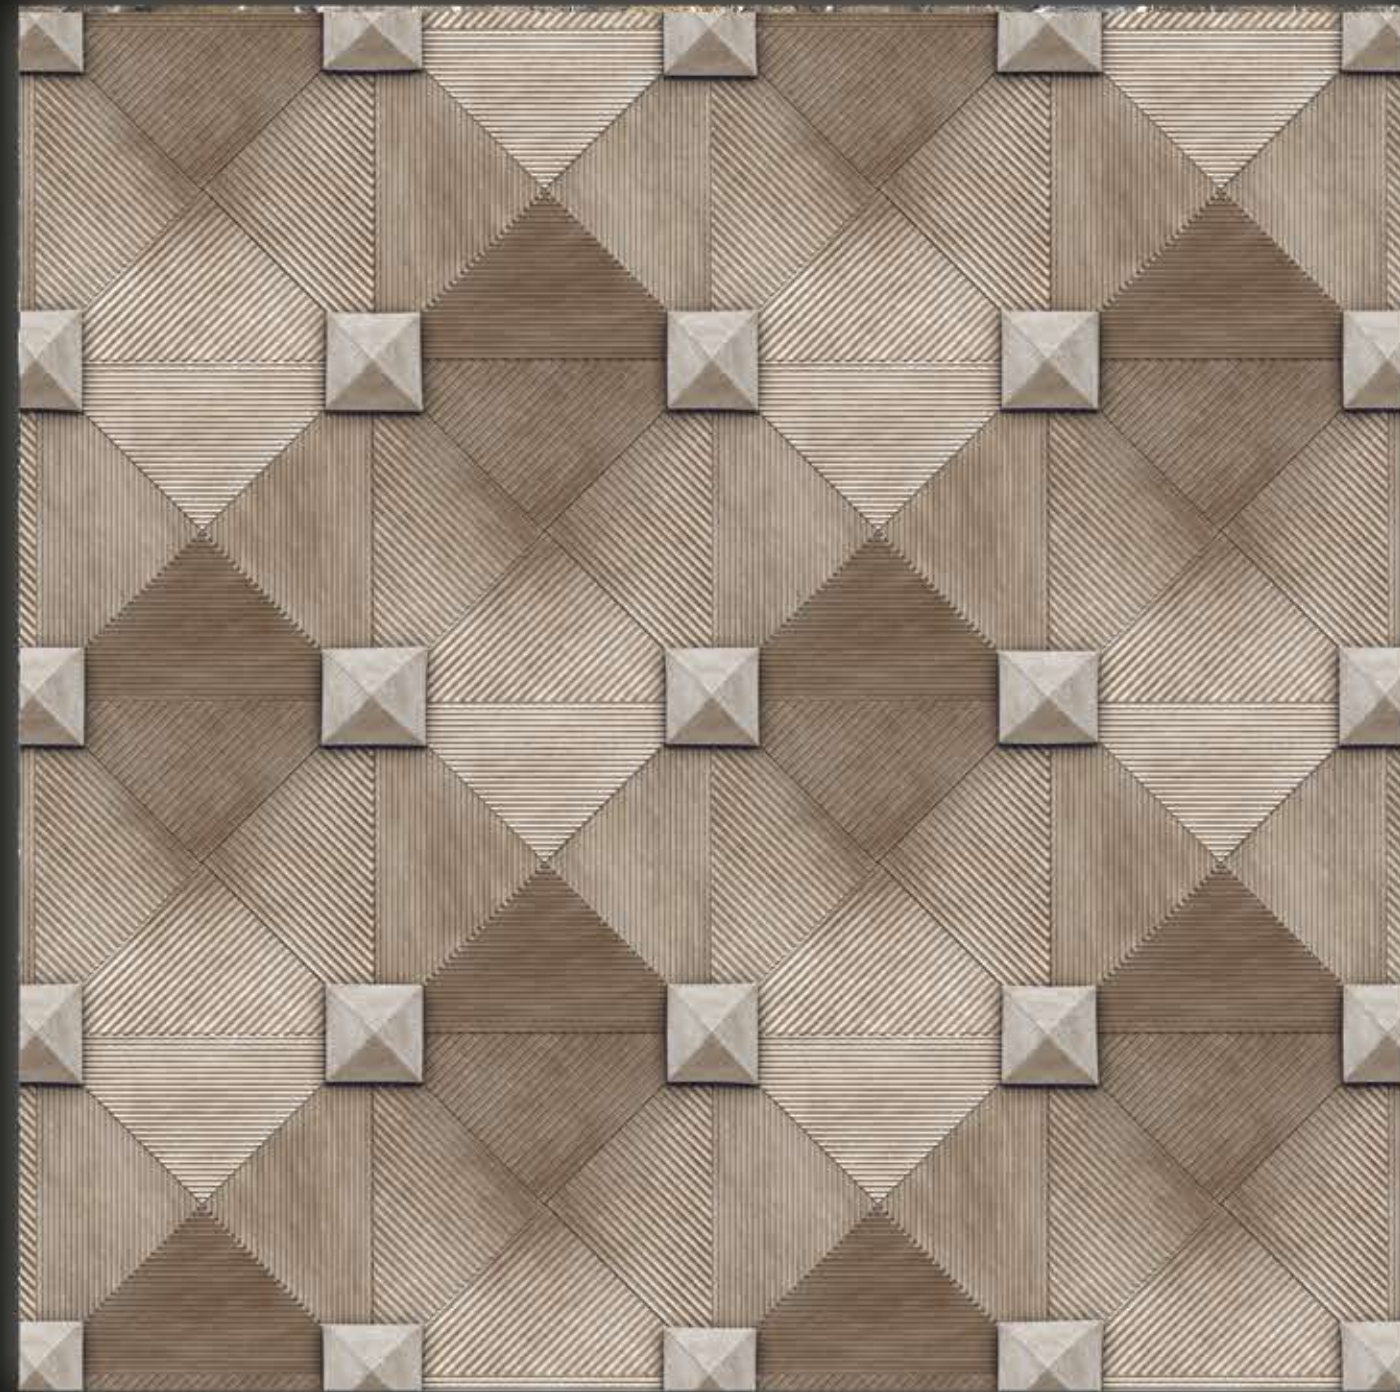

POLISHED *GLAZED* VITRIFIED TILES

UNIQUE FLOWER

600 x 600 mm

GLOSSY

POLISHED *GLAZED* VITRIFIED TILES

NUEZ LINE

600 x 600 mm

GLOSSY