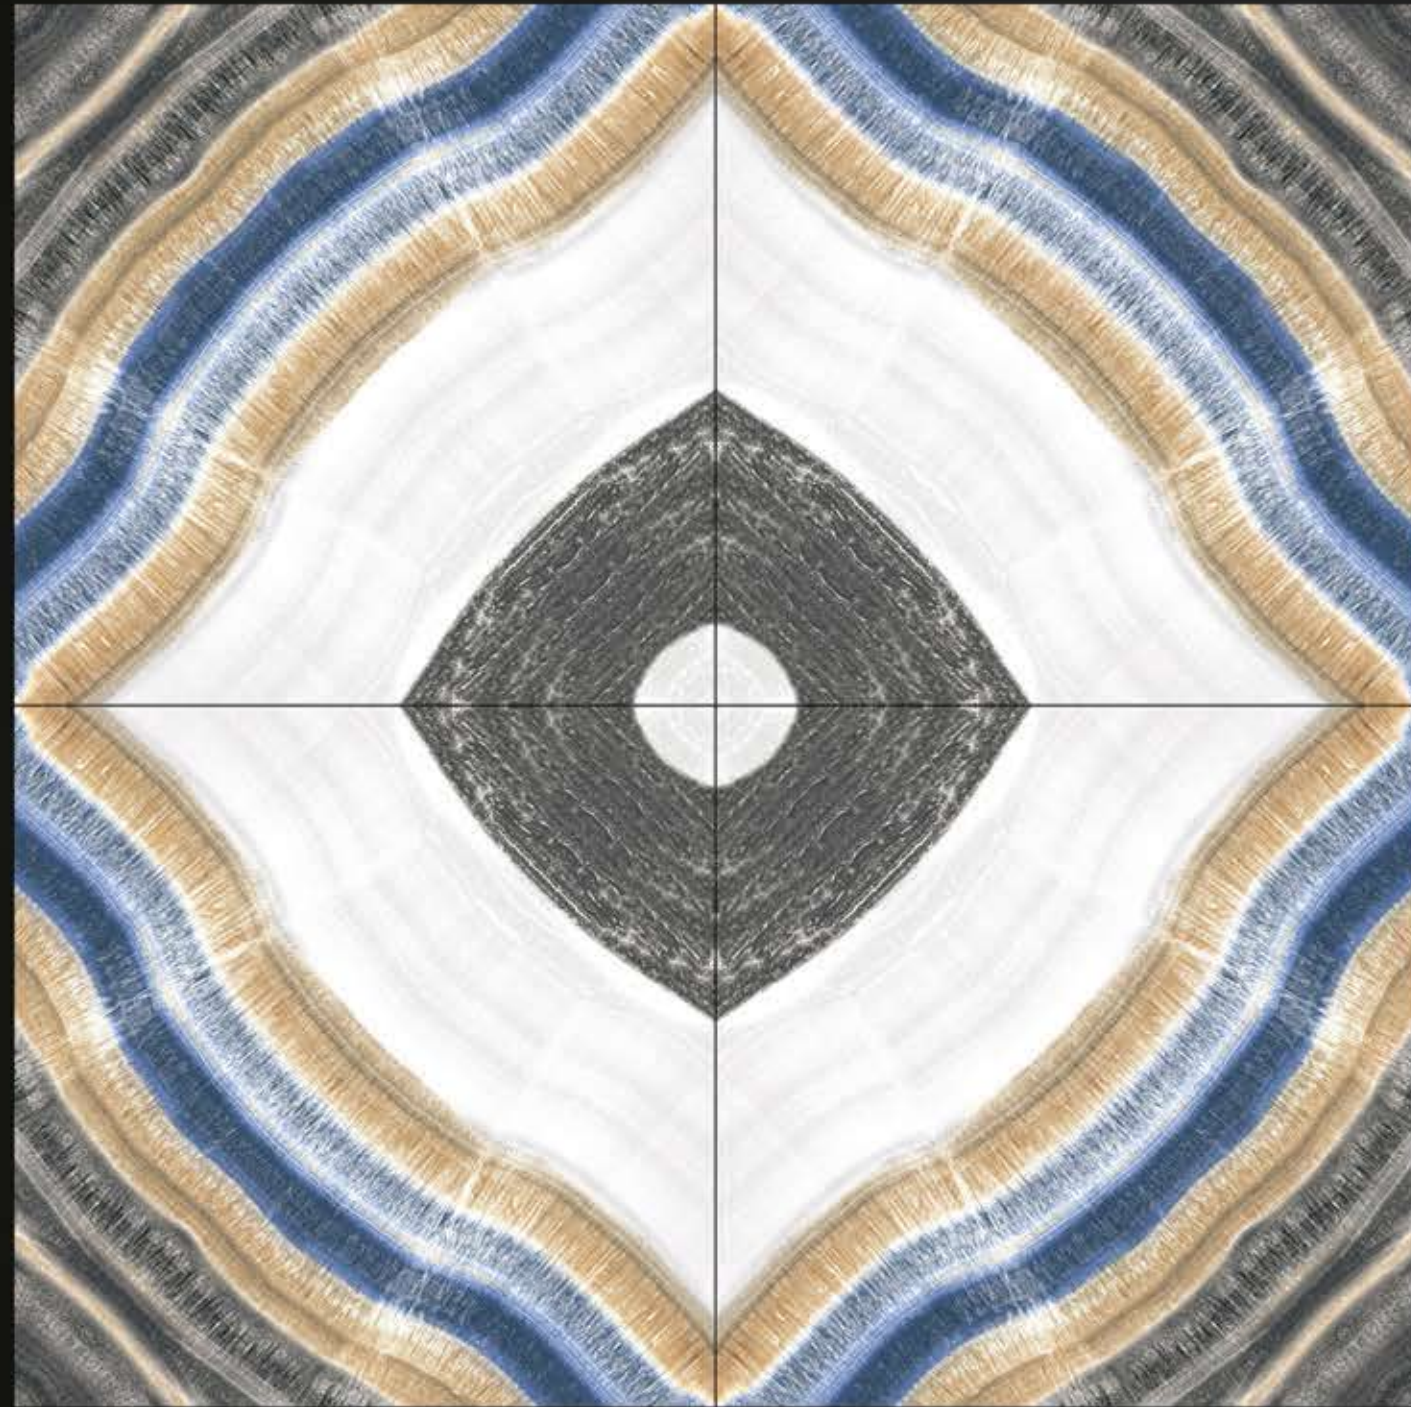

SINGLE TILE BOOKMATCH

AKRON CHOCO

600 x 600 mm

GLOSSY

POLISHED GLAZED VITRIFIED TILES

SINGLE TILE BOOKMATCH

AMAZONE BLUE

600 x 600 mm