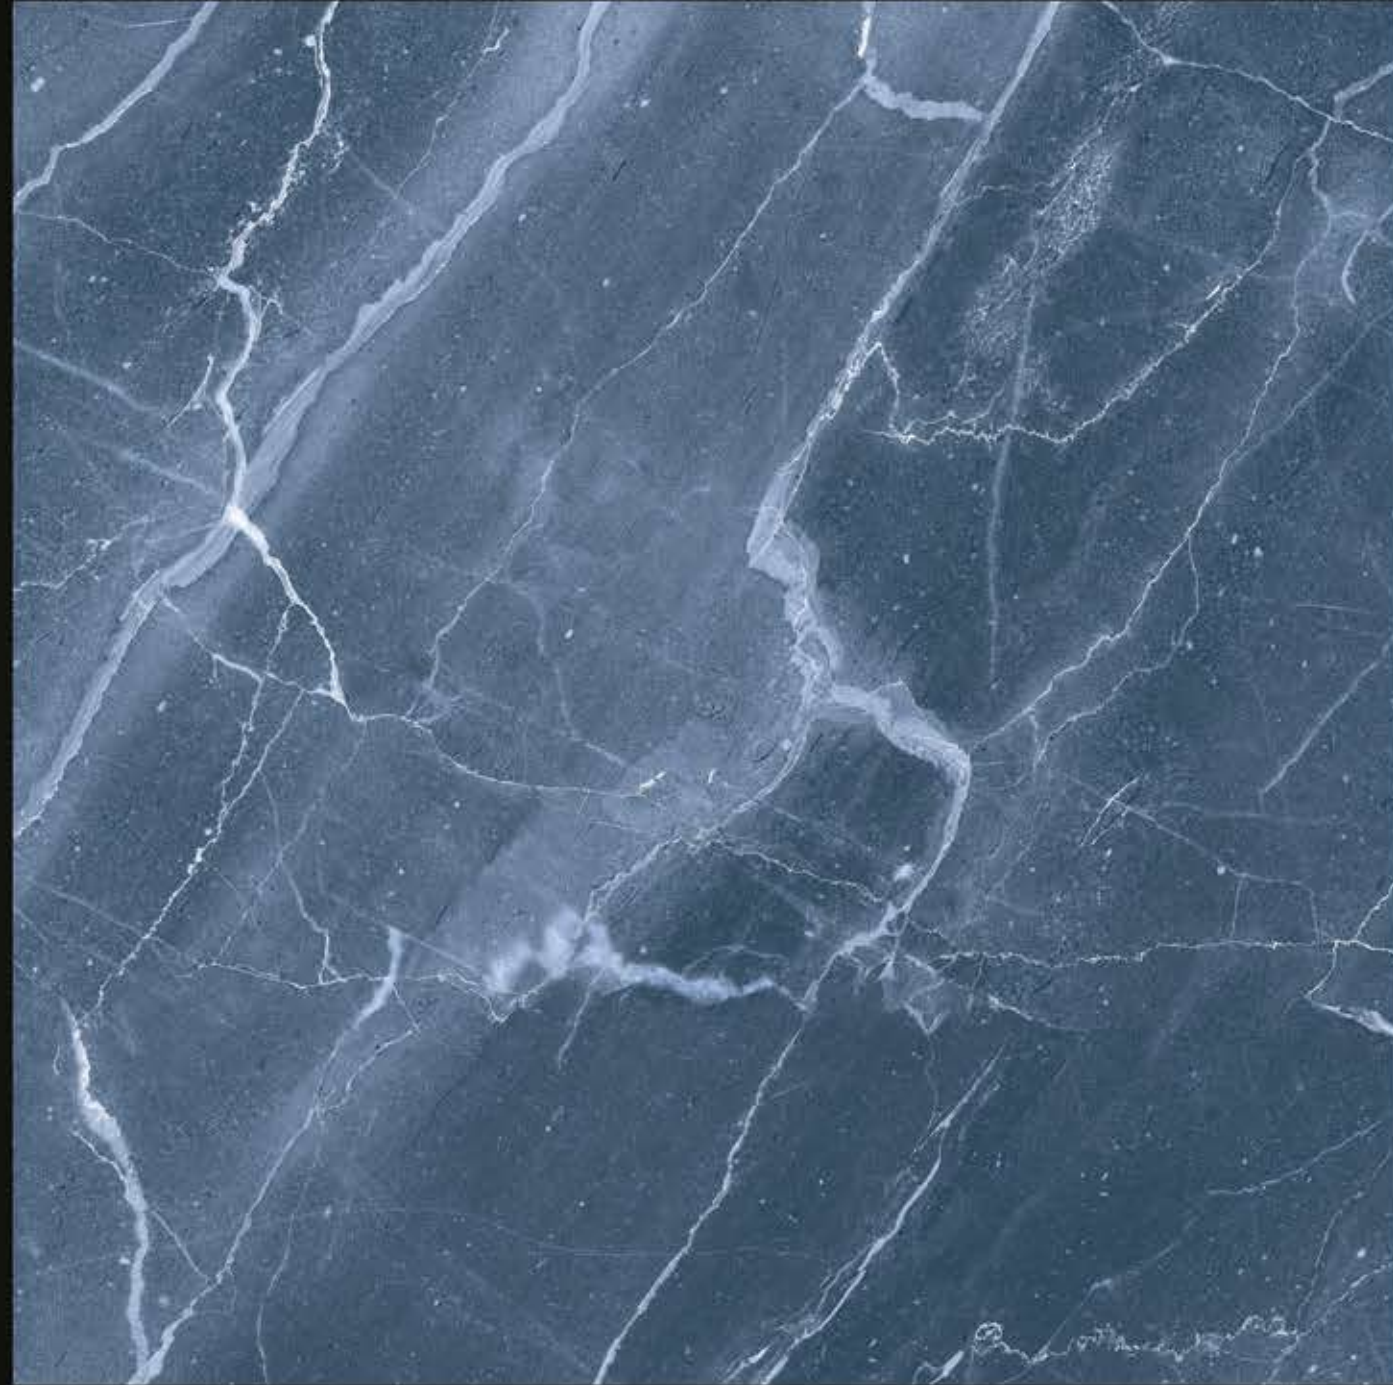

GLOSSY

SG 1211

600 x 600 mm

POLISHED *GLAZED* VITRIFIED *TILES*

GLOSSY

SG 1212

600 x 600 mm

POLISHED *GLAZED* VITRIFIED *TILES*