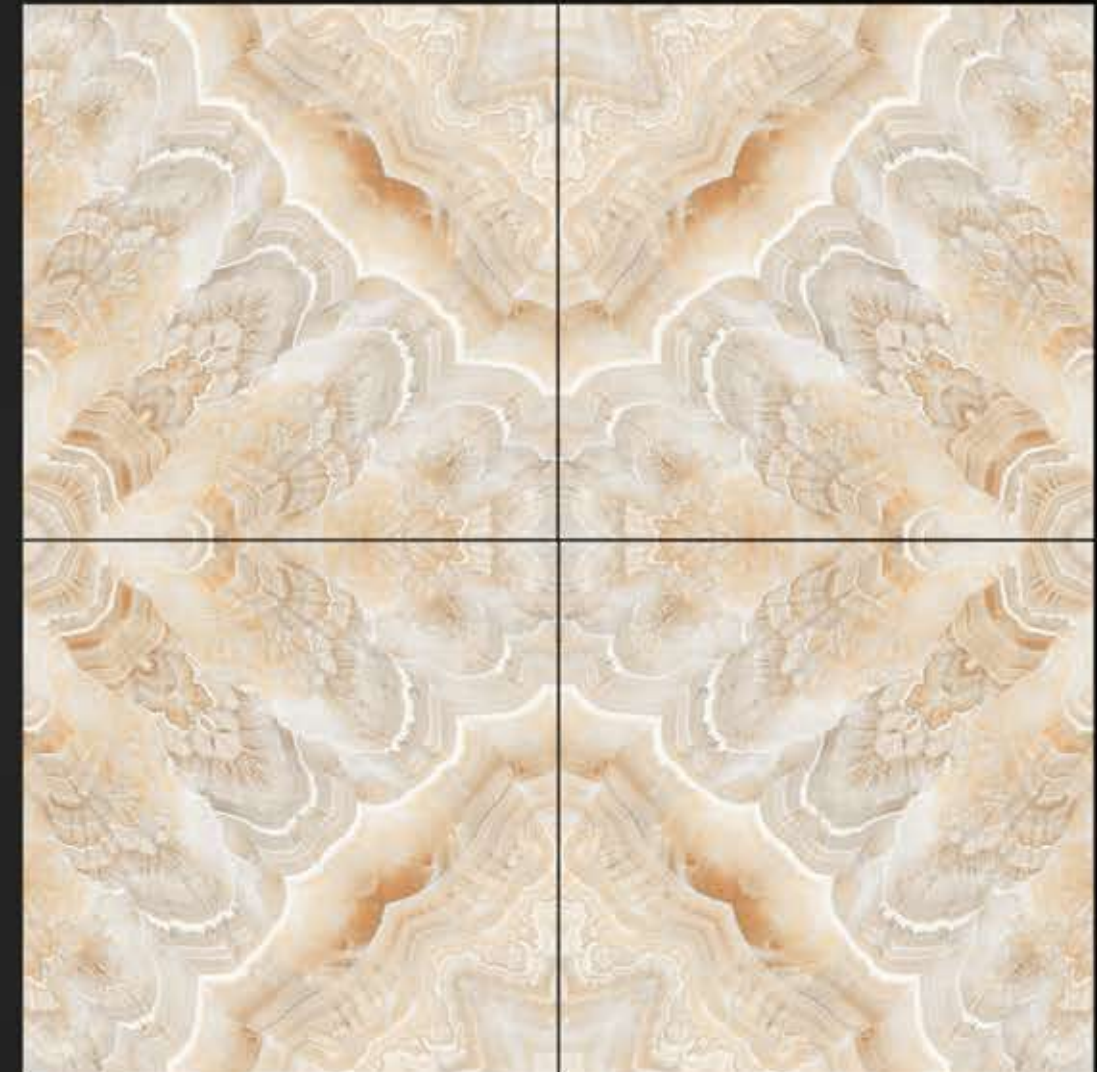

BM-101

600 x 600 mm

GLOSSY

POLISHED GLAZED VITRIFIED TILES

SINGEL TILE BOOKMATCH

BM-102

600 x 600 mm

GLOSSY