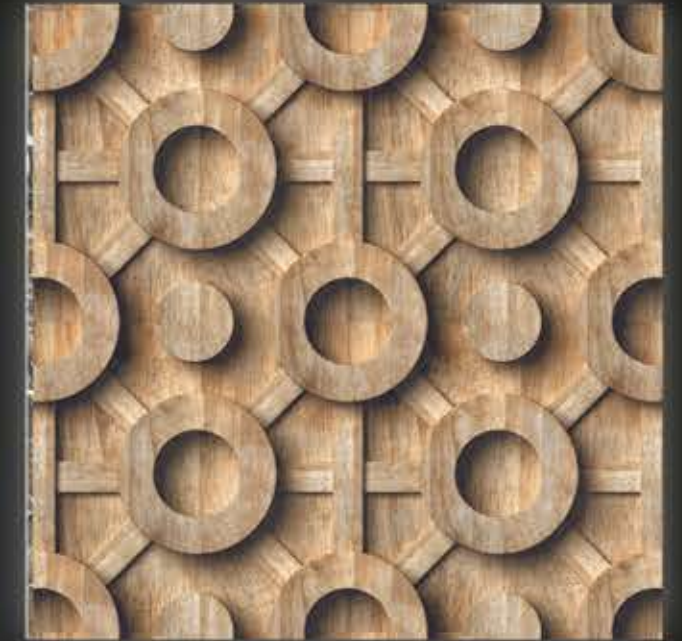

POLISHED GLAZED VITRIFIED TILES

CRUZER WOOD

600 x 600 mm

GLOSSY

POLISHED *GLAZED* VITRIFIED TILES

ESTRELLA WOOD

600 x 600 mm

GLOSSY