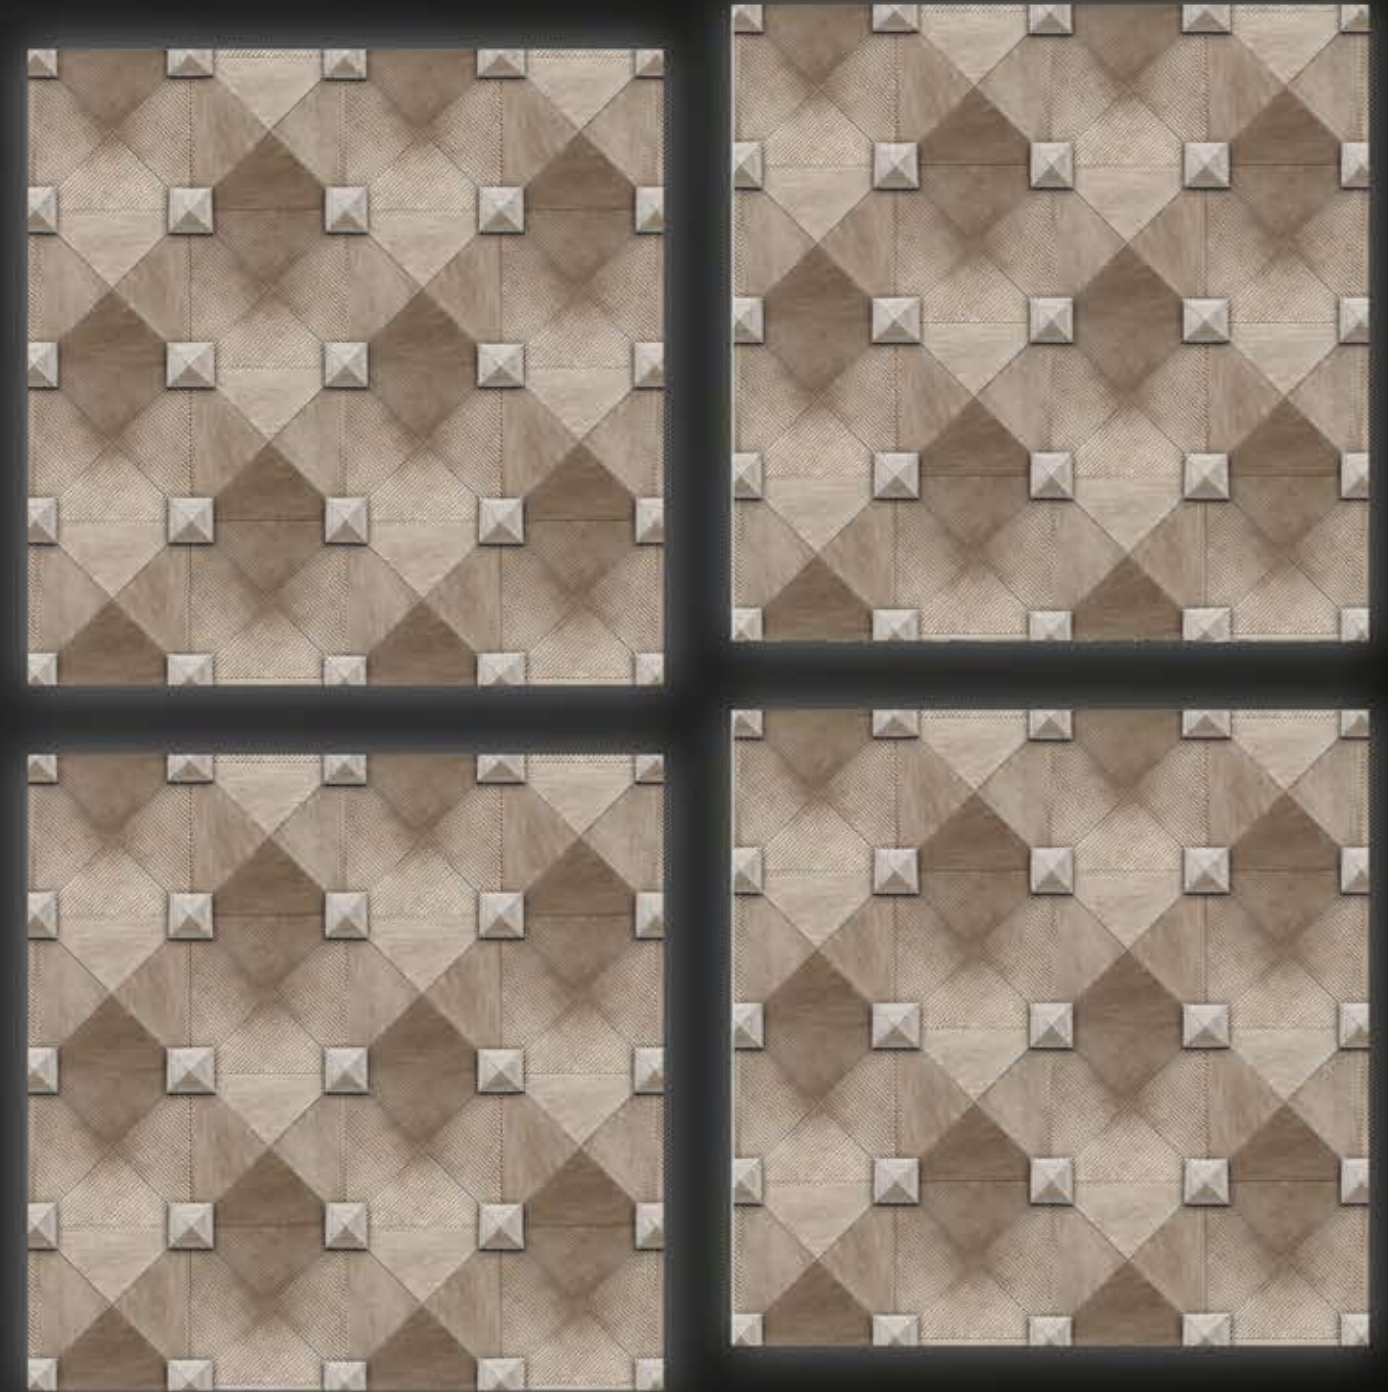

POLISHED *GLAZED* VITRIFIED TILES

UNIQUE FLOWER

600 x 600 mm

GLOSSY

POLISHED *GLAZED* VITRIFIED TILES

NUEZ LINE

600 x 600 mm

GLOSSY

POLISHED GLAZED VITRIFIED TILES

CRUZER WOOD

600 x 600 mm

GLOSSY

POLISHED *GLAZED* VITRIFIED TILES

ESTRELLA WOOD

600 x 600 mm

GLOSSY