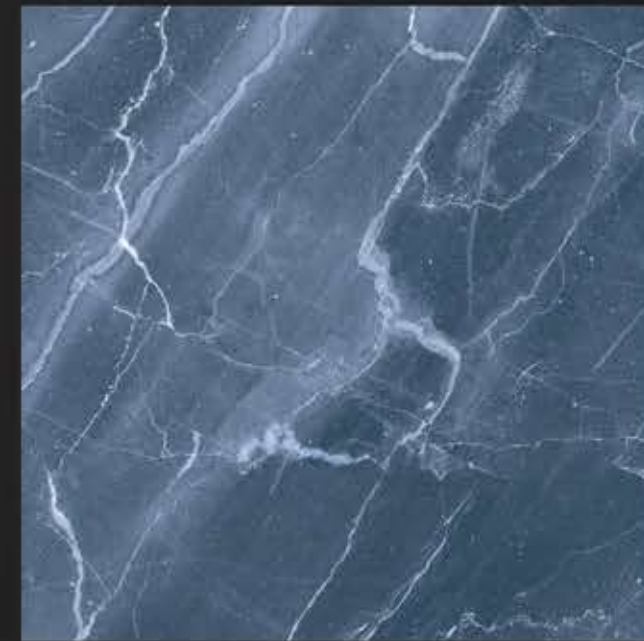

GLOSSY

SG 1211

600 x 600 mm

POLISHED *GLAZED* VITRIFIED *TILES*

GLOSSY

SG 1212

600 x 600 mm

POLISHED *GLAZED* VITRIFIED *TILES*