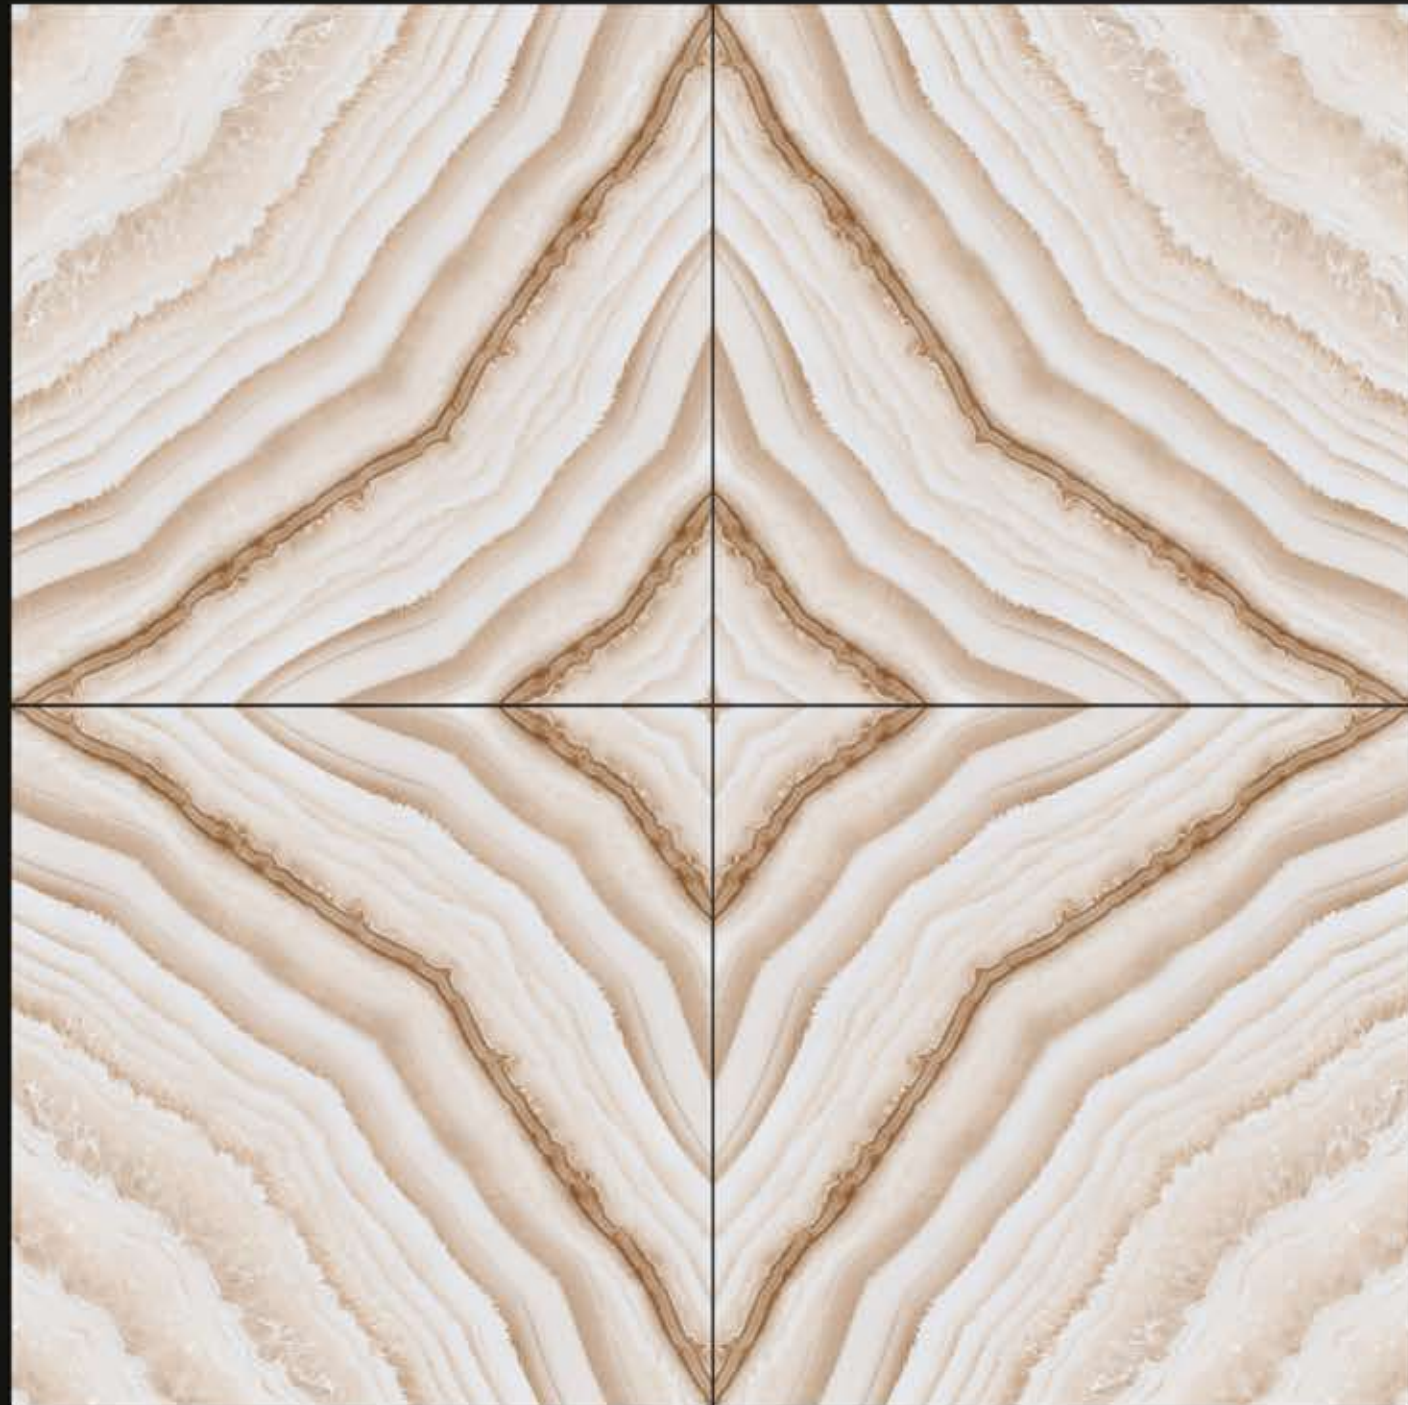

GLOSSY

POLISHED GLAZED VITRIFIED TILES

SINGLE TILE BOOKMATCH

FANTASY BROWN