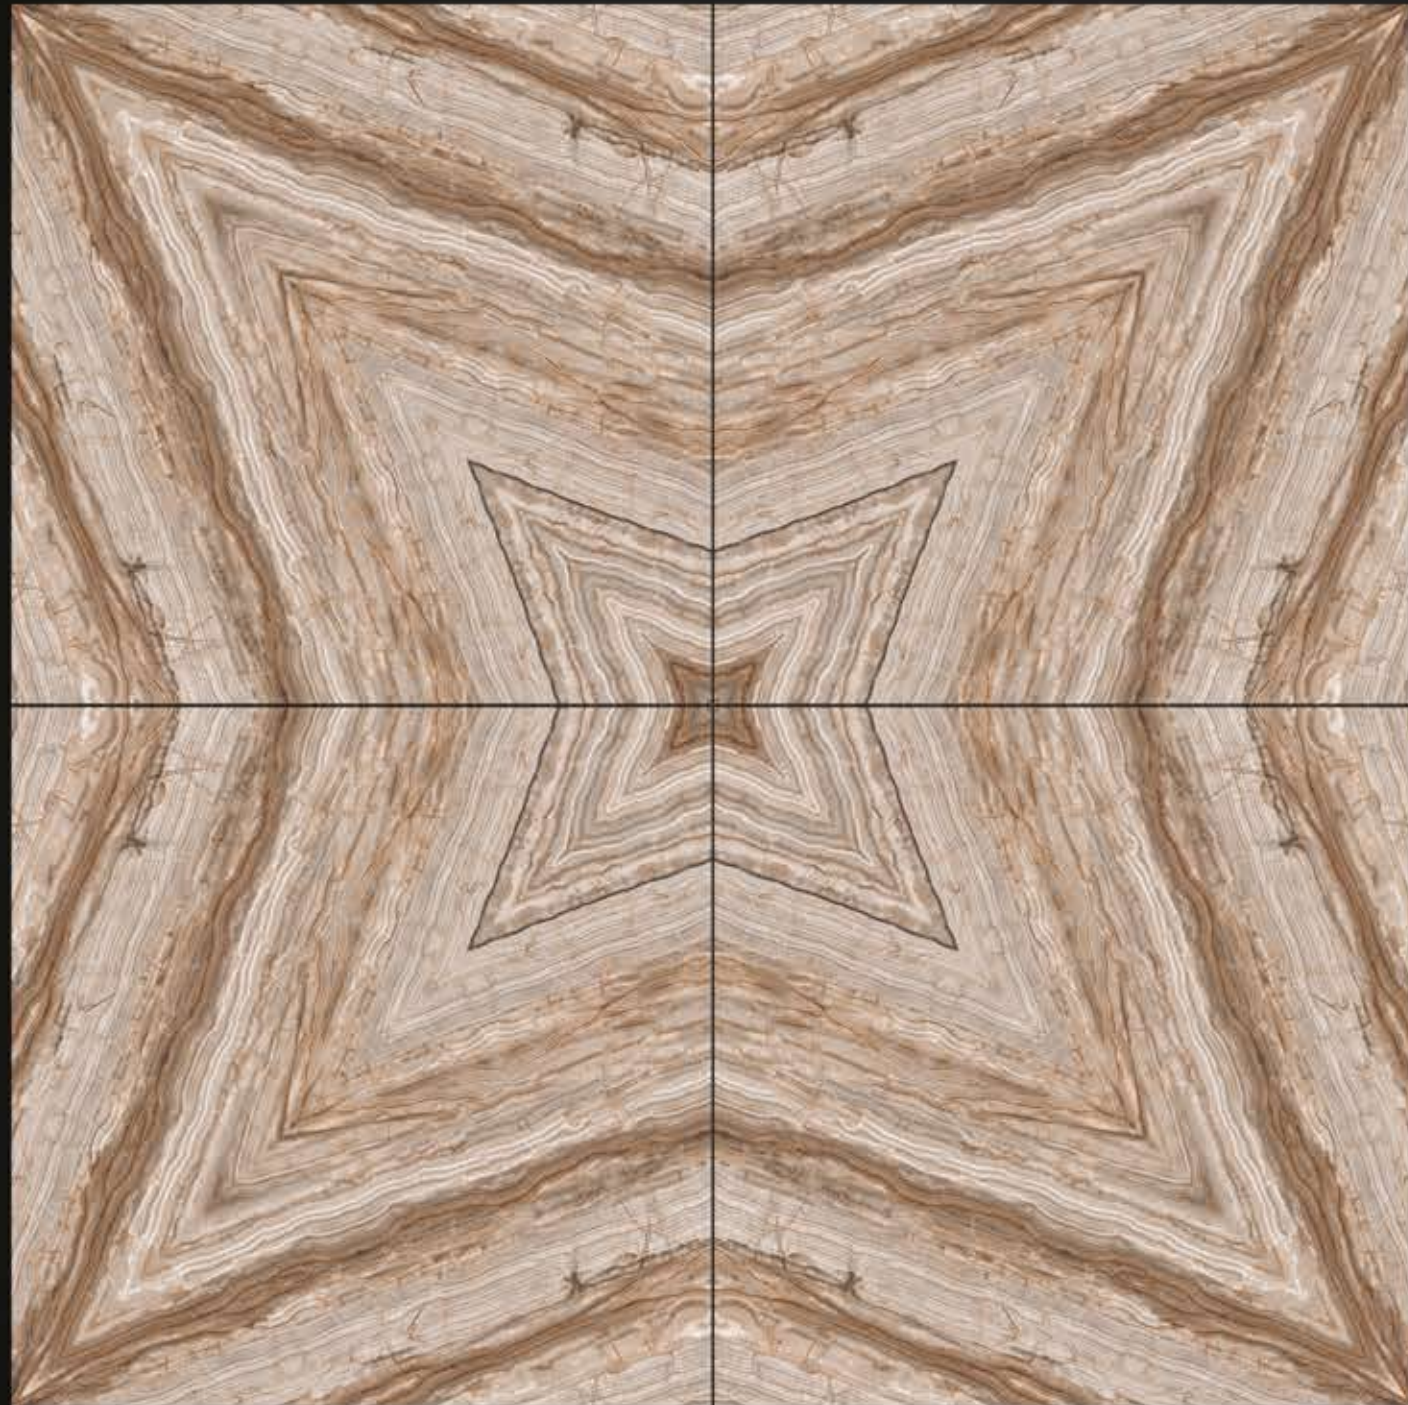

GLOSSY

POLISHED GLAZED VITRIFIED TILES

SINGEL TILE BOOKMATCH

BM-108

600 x 600 mm

GLOSSY

POLISHED GLAZED VITRIFIED TILES

SINGLE TILE BOOKMATCH