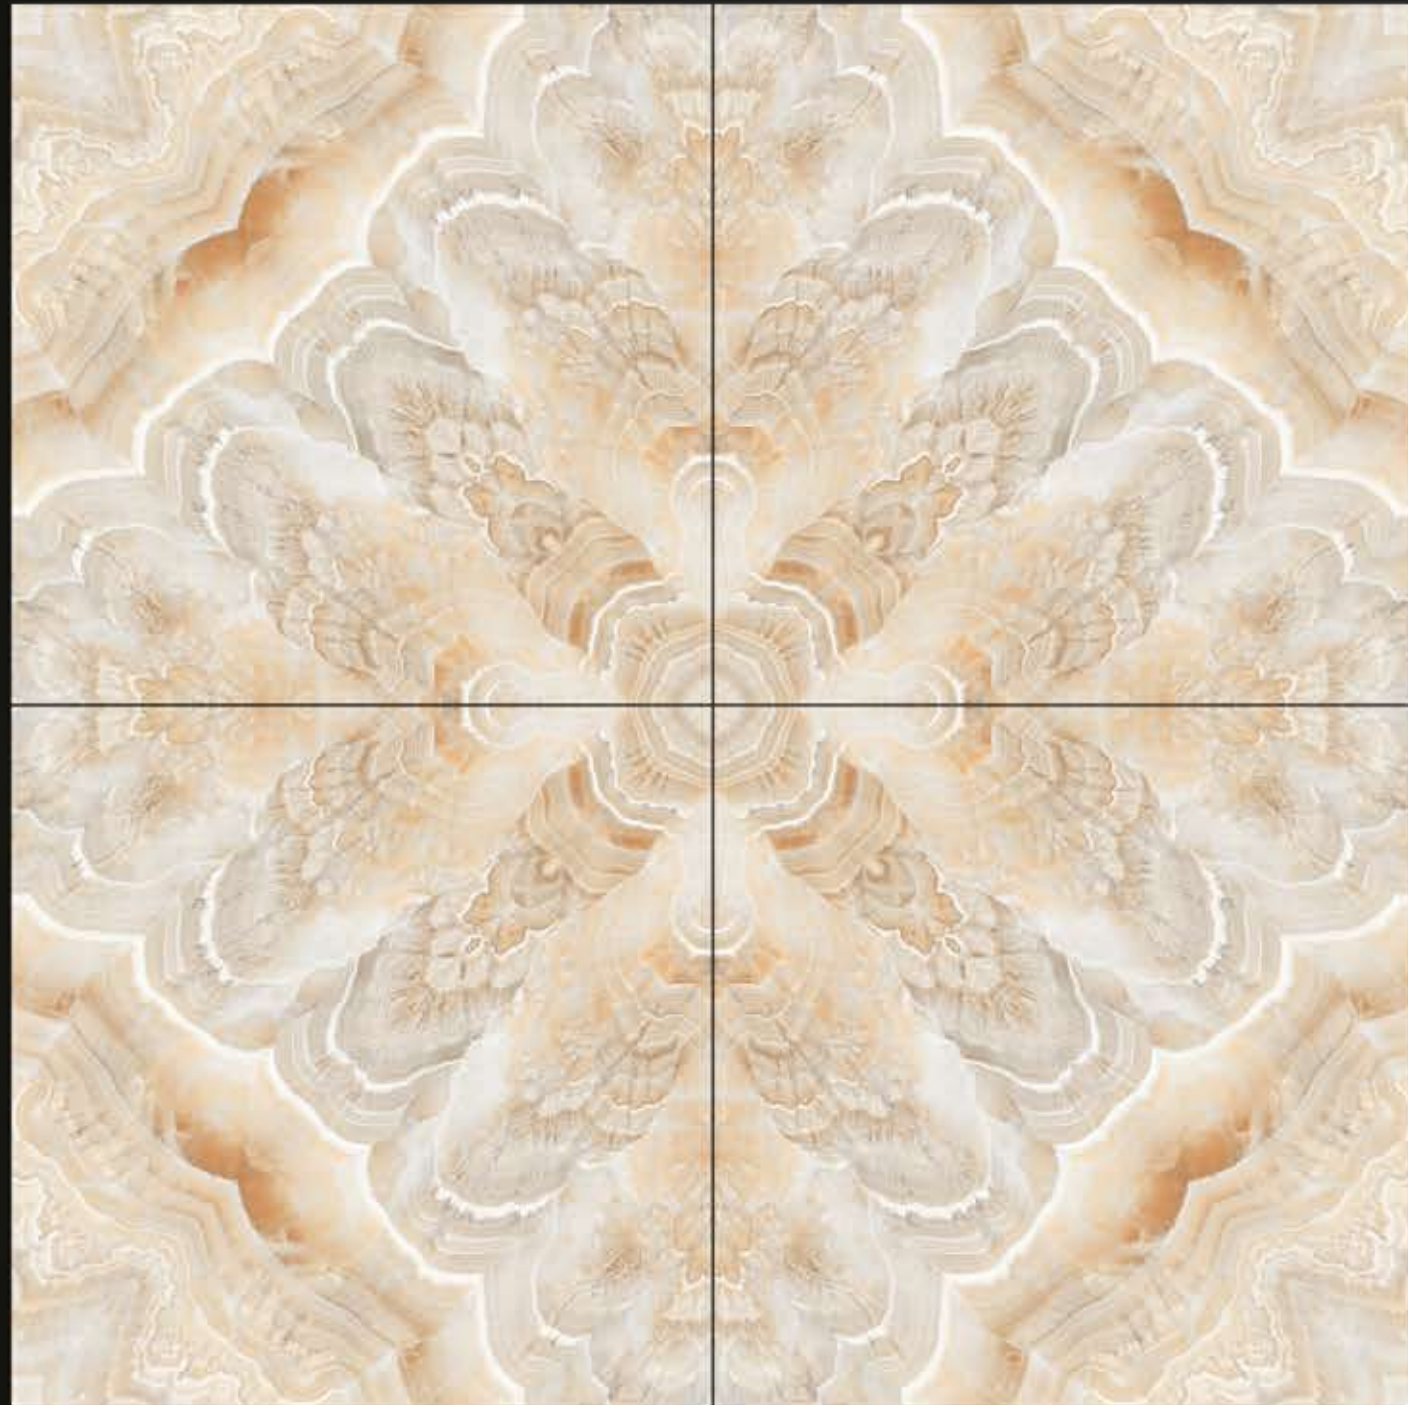

BM-101

600 x 600 mm

GLOSSY

POLISHED GLAZED VITRIFIED TILES

SINGEL TILE BOOKMATCH

BM-102

600 x 600 mm

GLOSSY