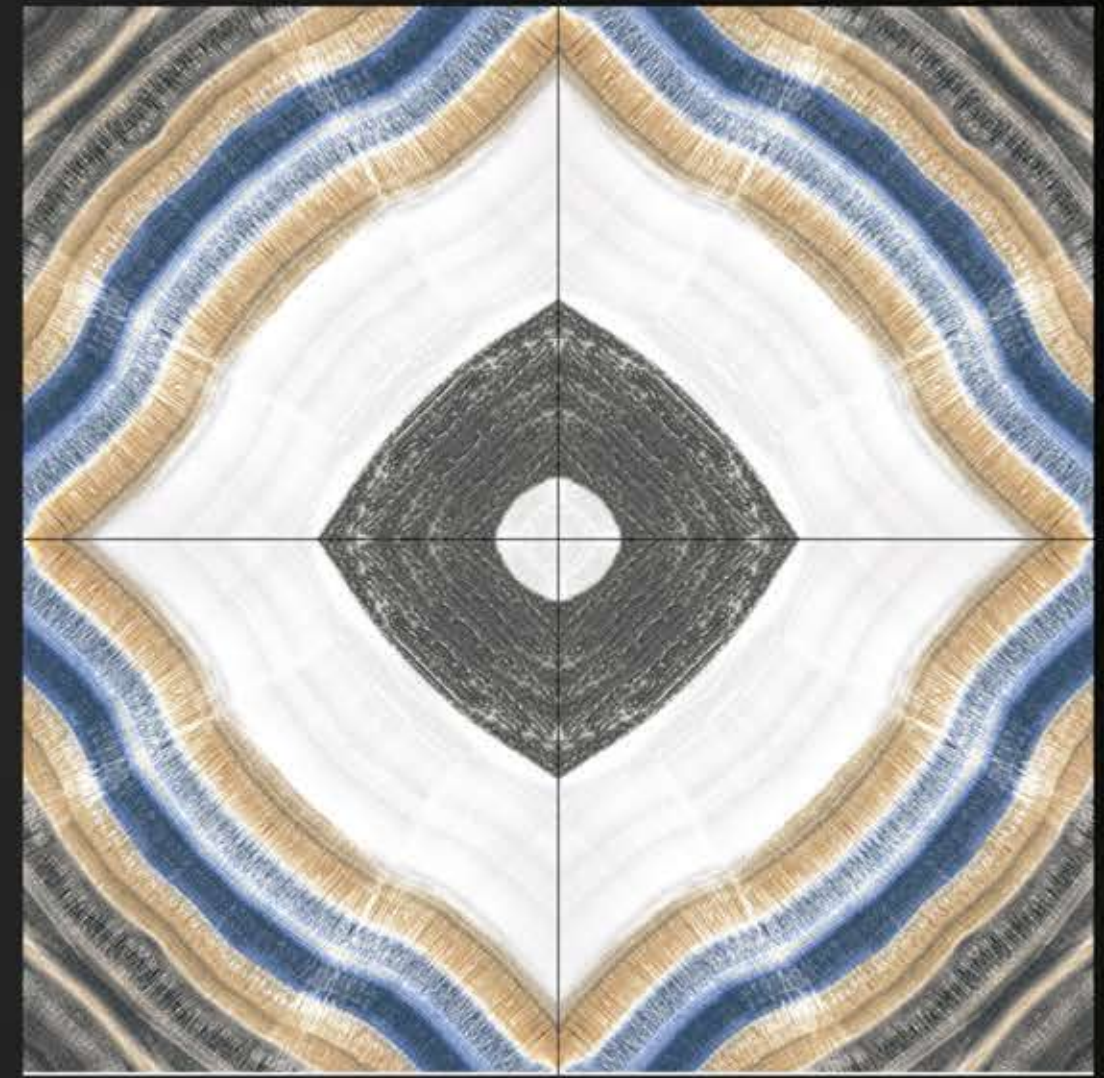

SINGLE TILE BOOKMATCH

AKRON CHOCO

600 x 600 mm

GLOSSY

POLISHED GLAZED VITRIFIED TILES

SINGLE TILE BOOKMATCH

AMAZONE BLUE

600 x 600 mm