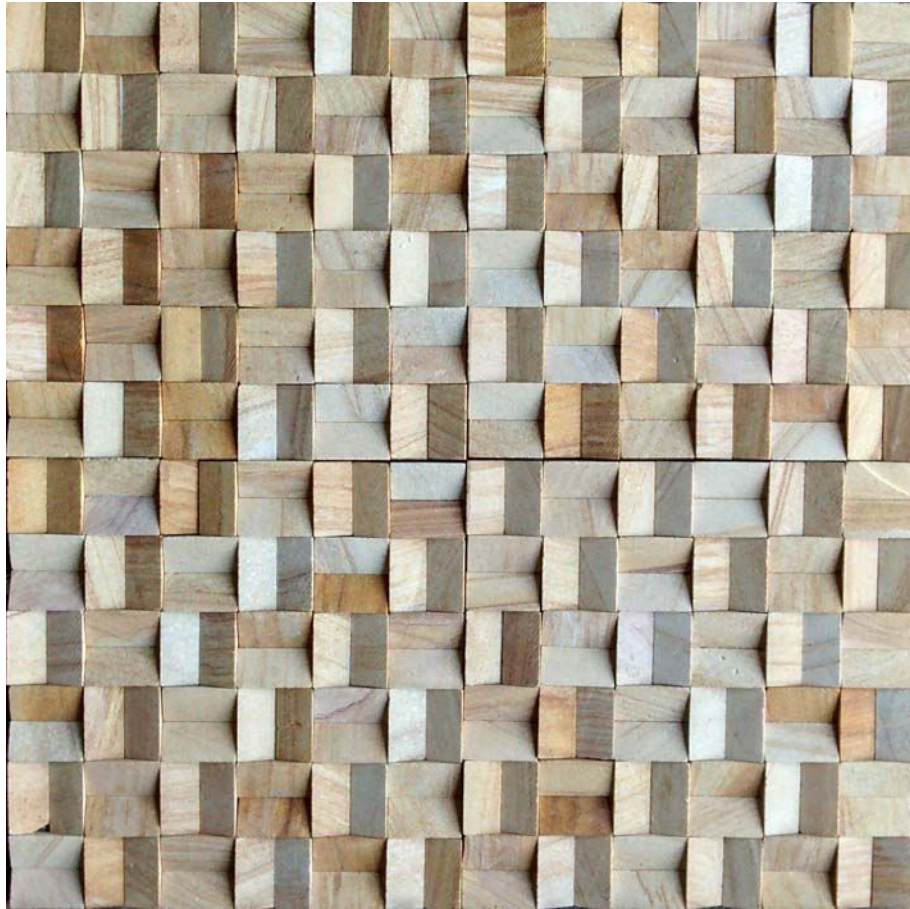

**BP5102**  
Silver Grey Slate

**BP6201** 400mm x 300mm  
Mandana Red Sandstone

**BP8201**  
Teak Sandstone

**BW1101** 300mm x 300mm  
Jakarana Black Slate, Indian Autumn

**BW1203**

Teak Sandstone

**BW1206**

Teak Sandstone

300mm x 300mm

**CRZ1201**

Mint Natural Sandstone

600mm x 300mm

**CRZ1202**

Mix Stone

300mm x 300mm