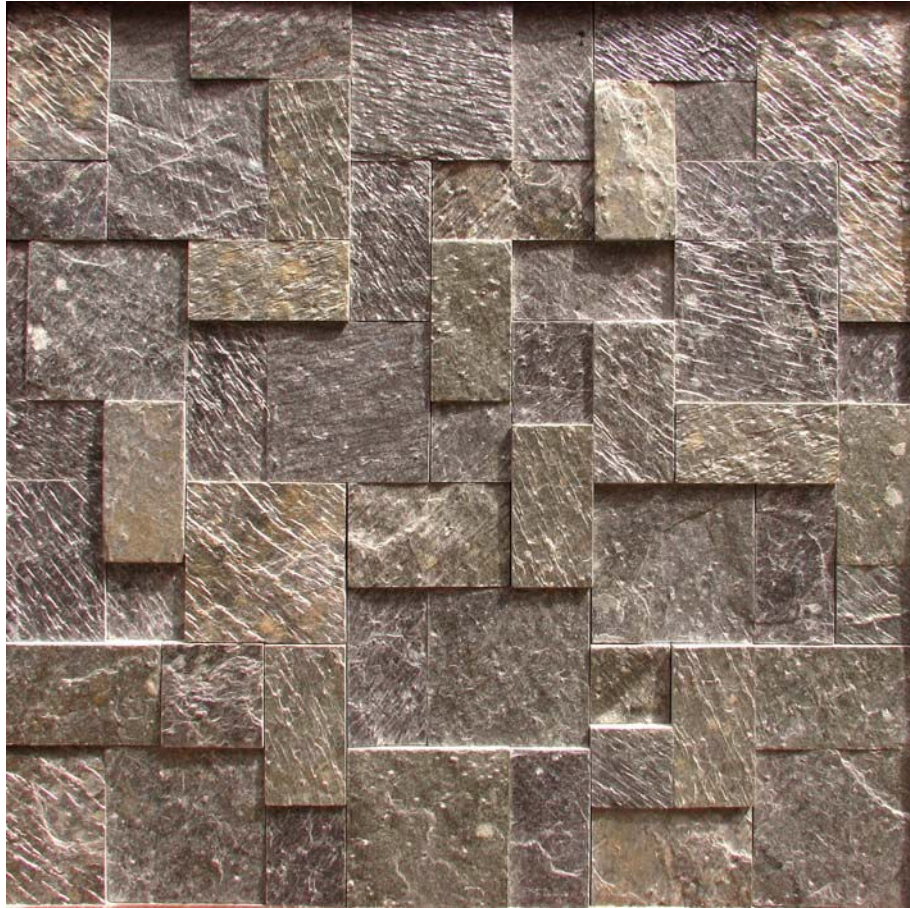

**RM9401**

Ita Gold Marble

300mm x 300mm

**SET2201**

Mint Sandstone, Sagar Black Sandst

**SET3101**

Copper Slate

300mm x 300mm