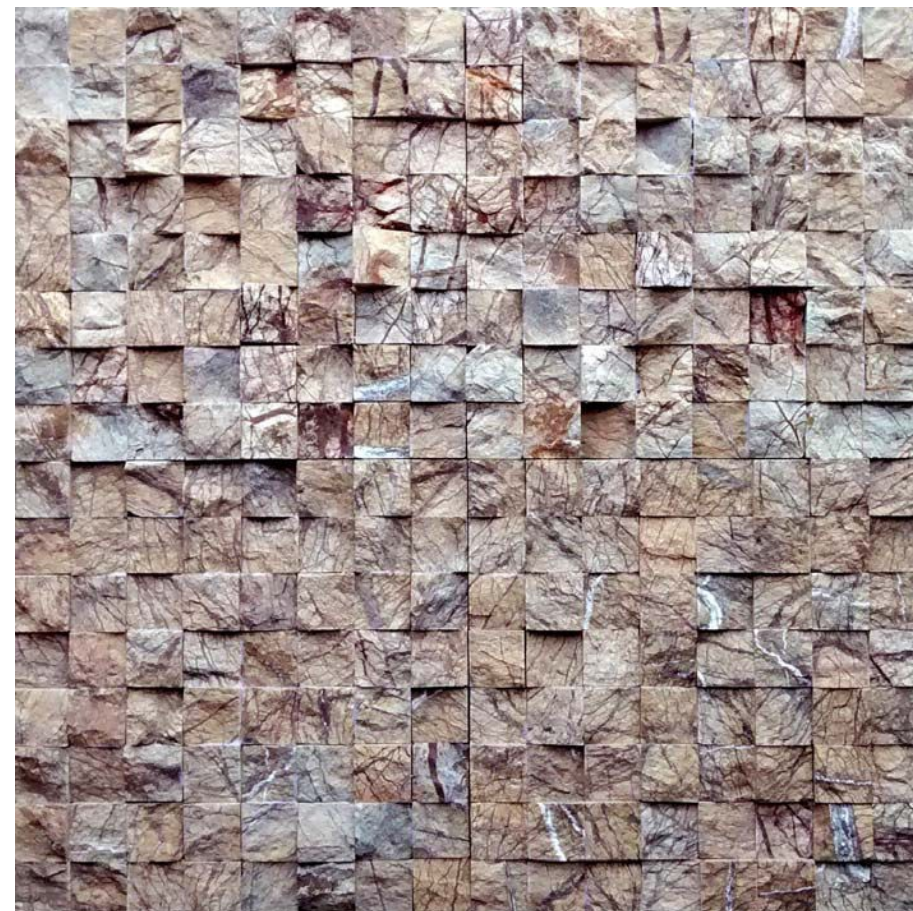

**PW4501**

Black Granite

300mm x 300mm

**RM/BW1202**  
Teak Sandstone

**RM4101** 300mm x 300mm  
Copper Slate

**RM4201**  
Mint Natural Sandstone

**RM4401** 300mm x 300mm  
Rainforest Brown

**RM4402**