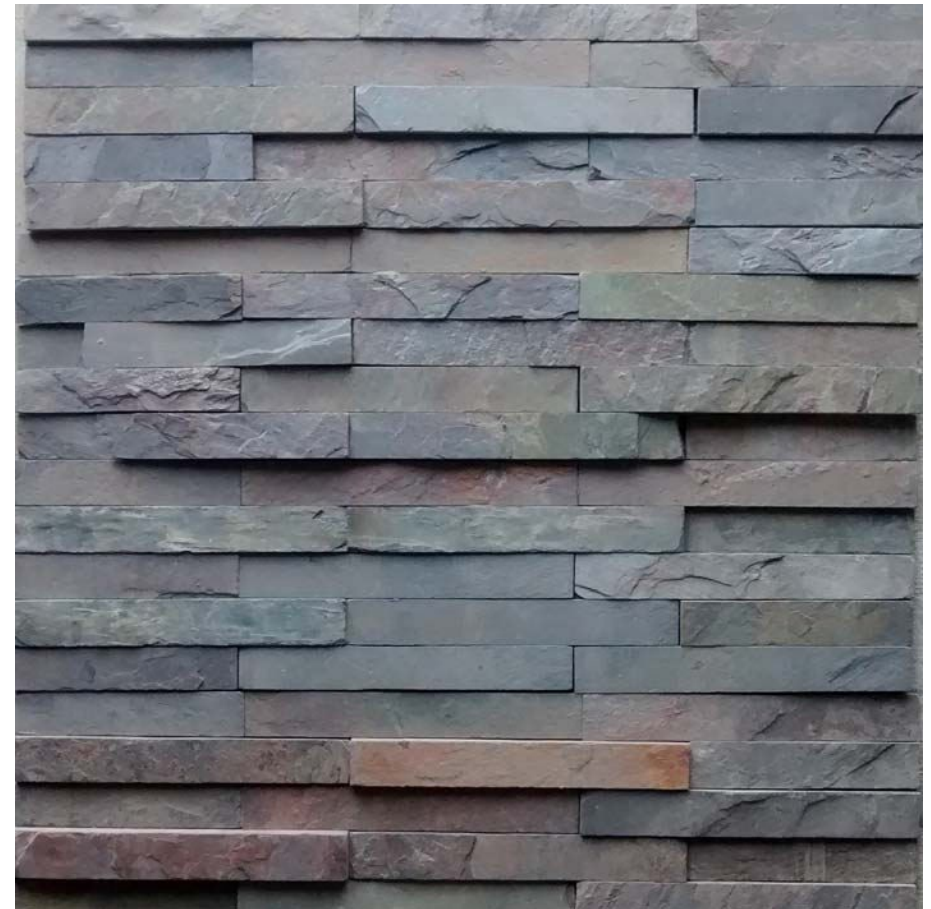

STK2107
Kund Multi Slate