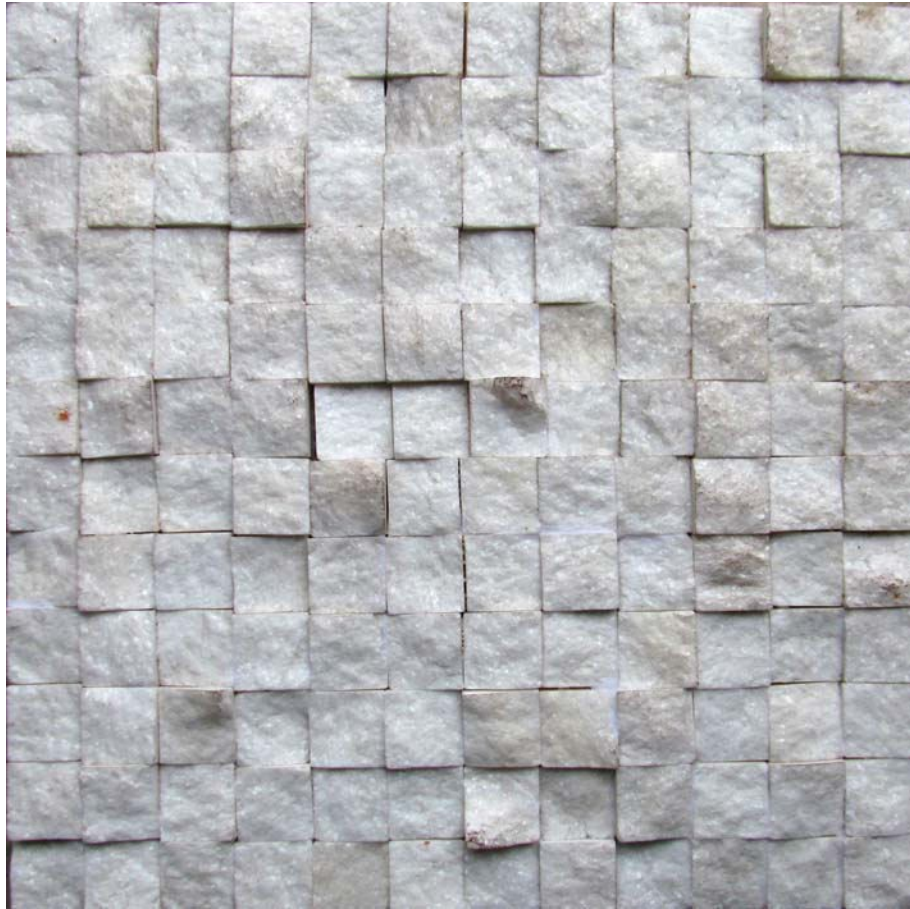

**PW4501**

Black Granite

300mm x 300mm

**RM/BW1202**  
Teak Sandstone

**RM4101** 300mm x 300mm  
Copper Slate

**RM4201**  
Mint Natural Sandstone

**RM4401** 300mm x 300mm  
Rainforest Brown

**RM4402**