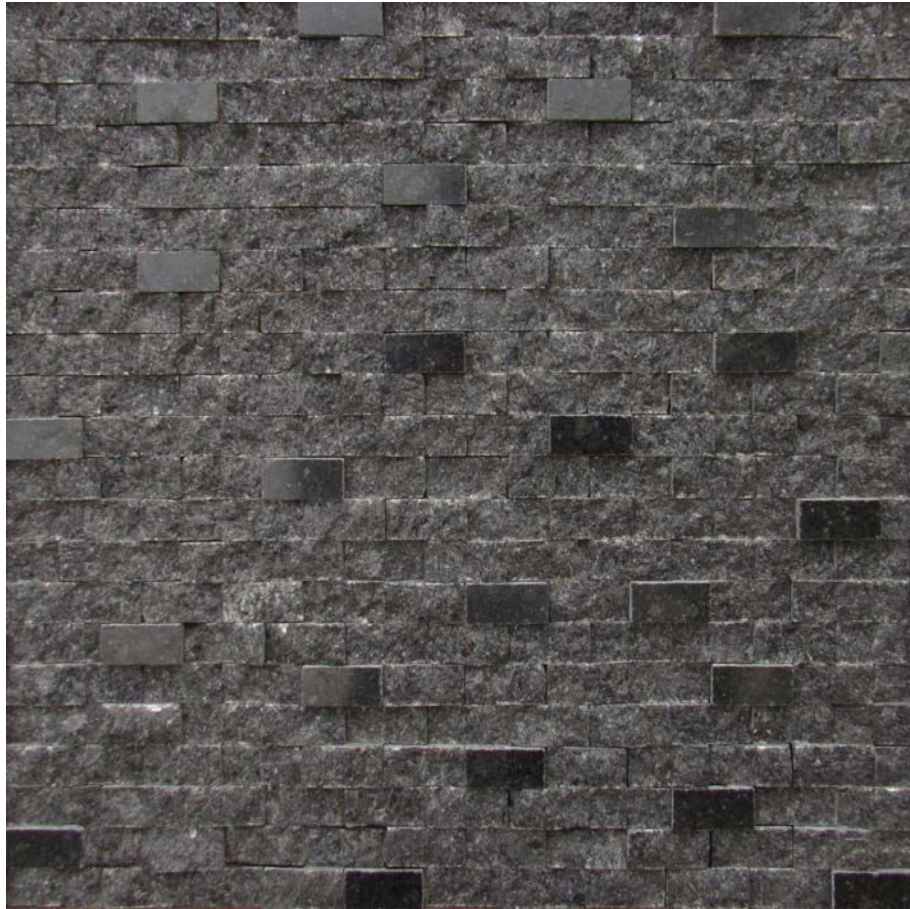

web: [www.firstimpressiontrading.com](http://www.firstimpressiontrading.com)

**BP2101**  
Copper Slate

**BP2401** 300mm x 300mm  
Rainforest Brown

**BP2501**  
Black Granite

**BP3201** 300mm x 300mm  
Red Sandstone