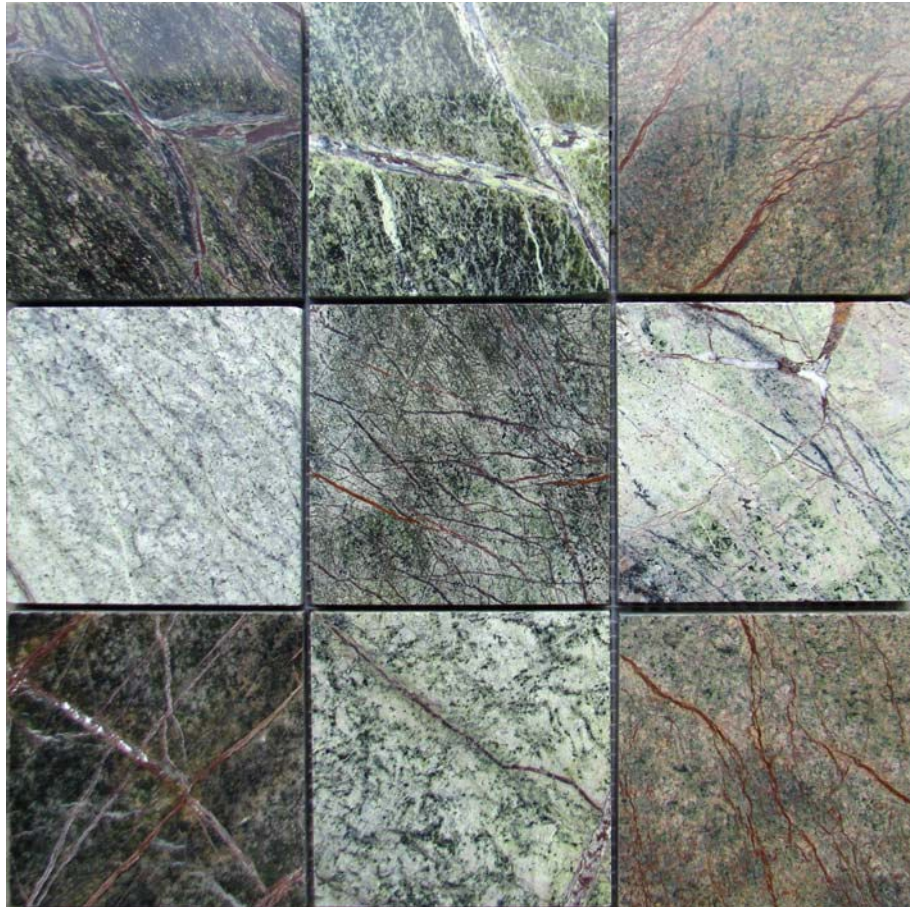

**RM6402**  
Rainforest Brown 300mm x 300mm

**RM6403**

Rainforest Green

**RM8101**

Silver Grey Slate

300mm x 300mm

**RM8401**

Rainforest Green