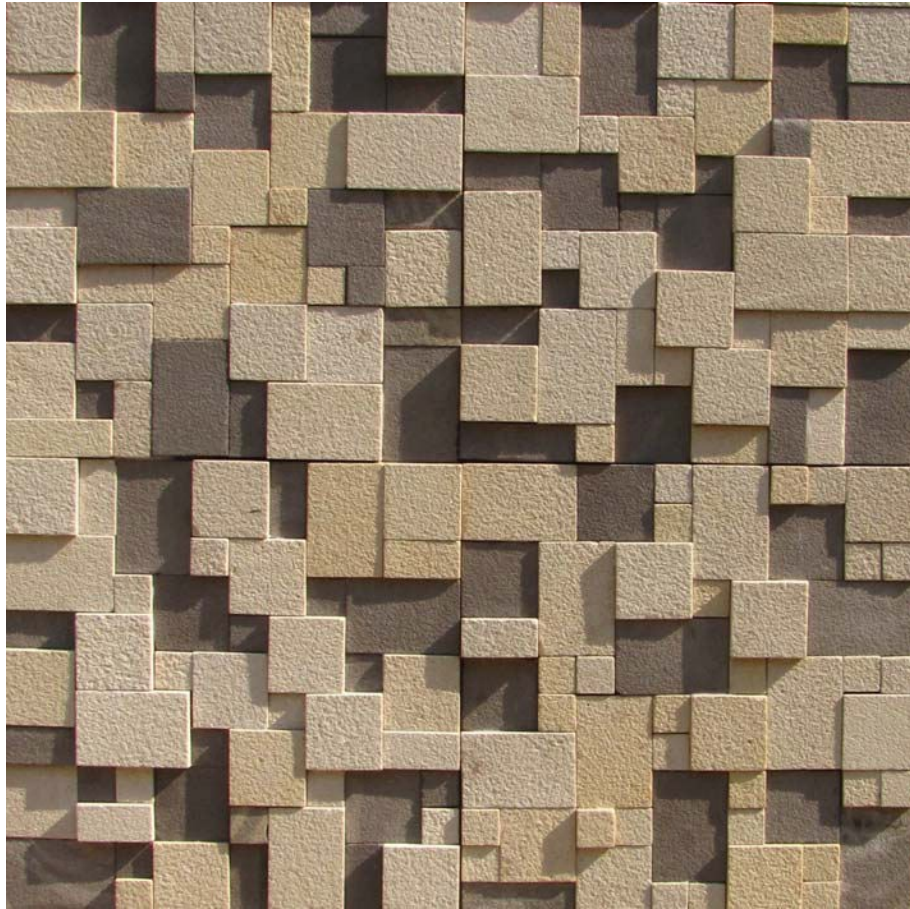

**RM9401**

Ita Gold Marble

300mm x 300mm

**SET2201**

Mint Sandstone, Sagar Black Sandst

**SET3101**

Copper Slate

300mm x 300mm