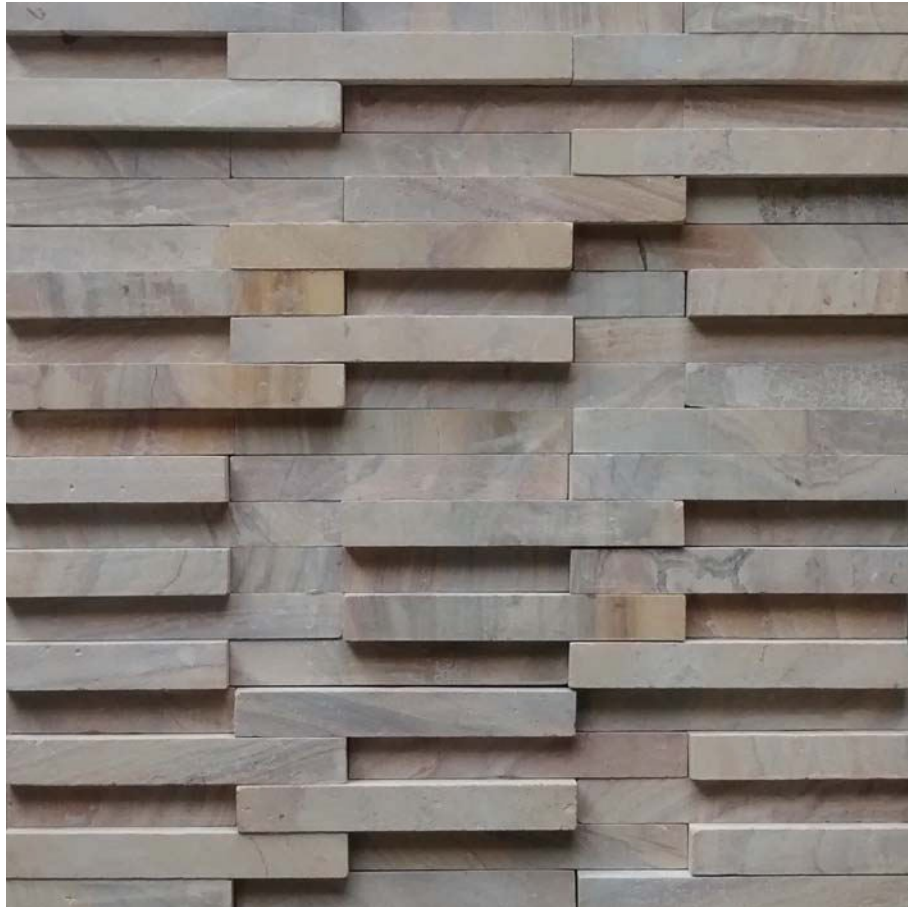

**STK2109**

Ocean Green Slate

**STK2110**

600mm x 150mm

Silver Grey Slate

**STK2111**

Silver Shine Slate

**STK2201**