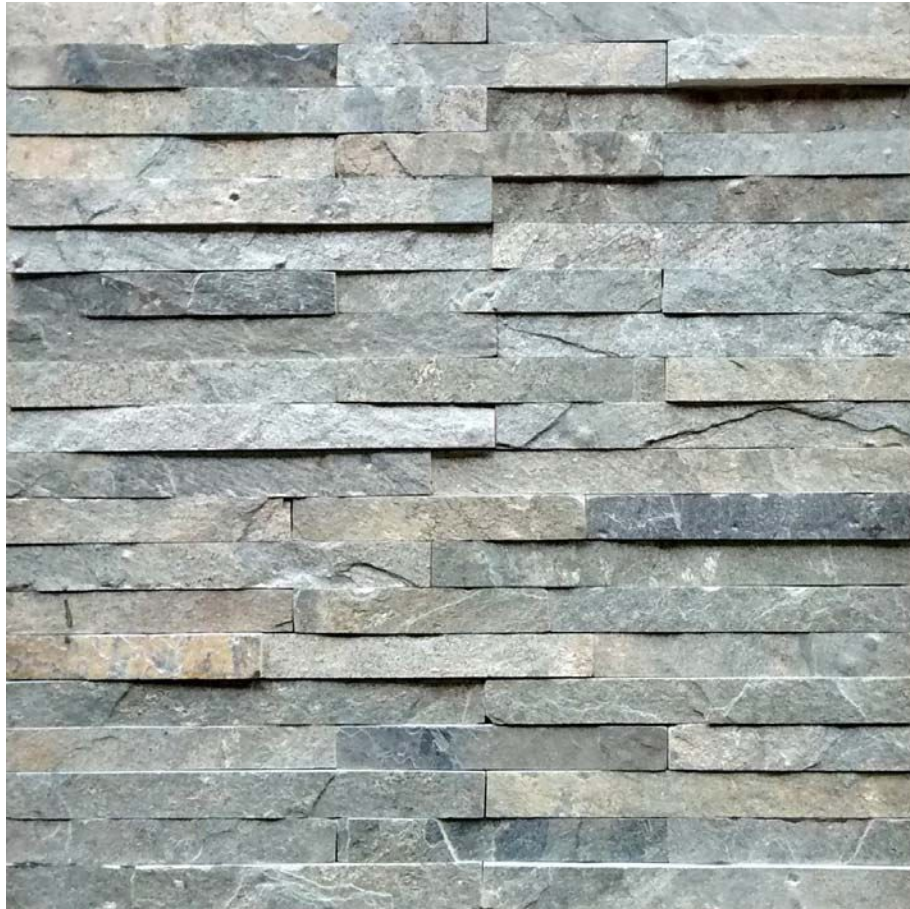

600mm x 150mm

Deoli Green Slate

**STK2103**

600mm x 150mm

Himachal White Slate

**STK2104**

Jeera Green Slate

600mm x 150mm