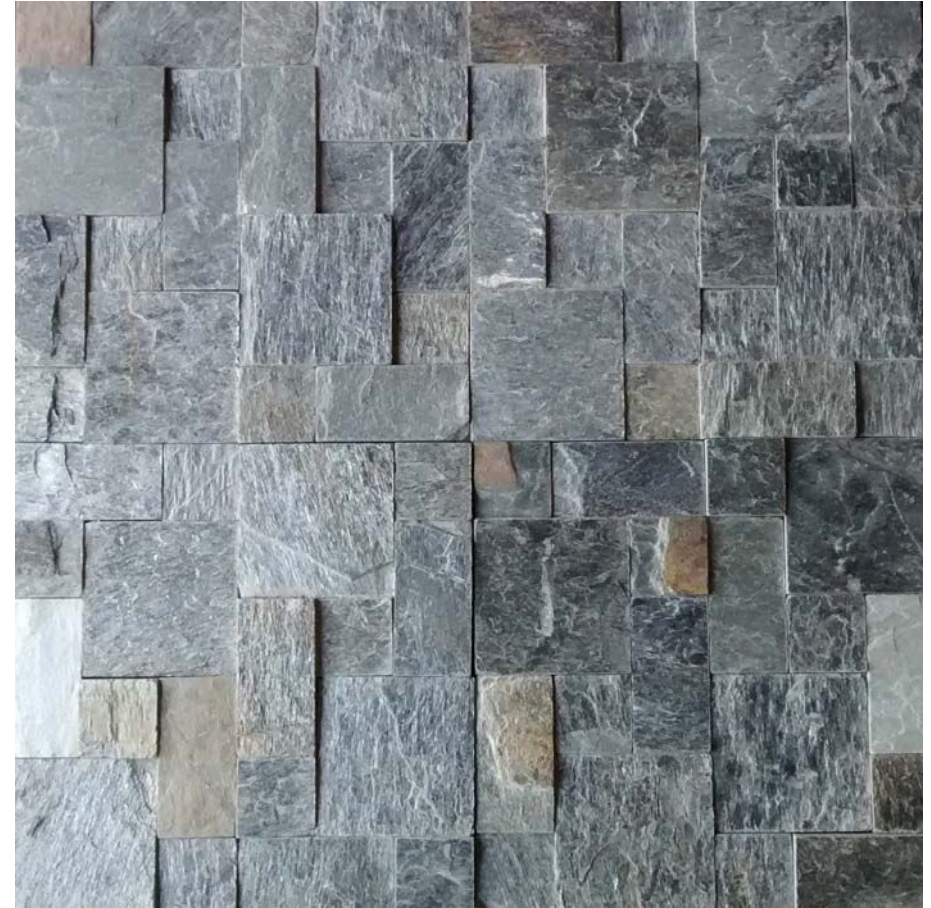

SET3103

Silver Shine Slate

300mm x 300mm