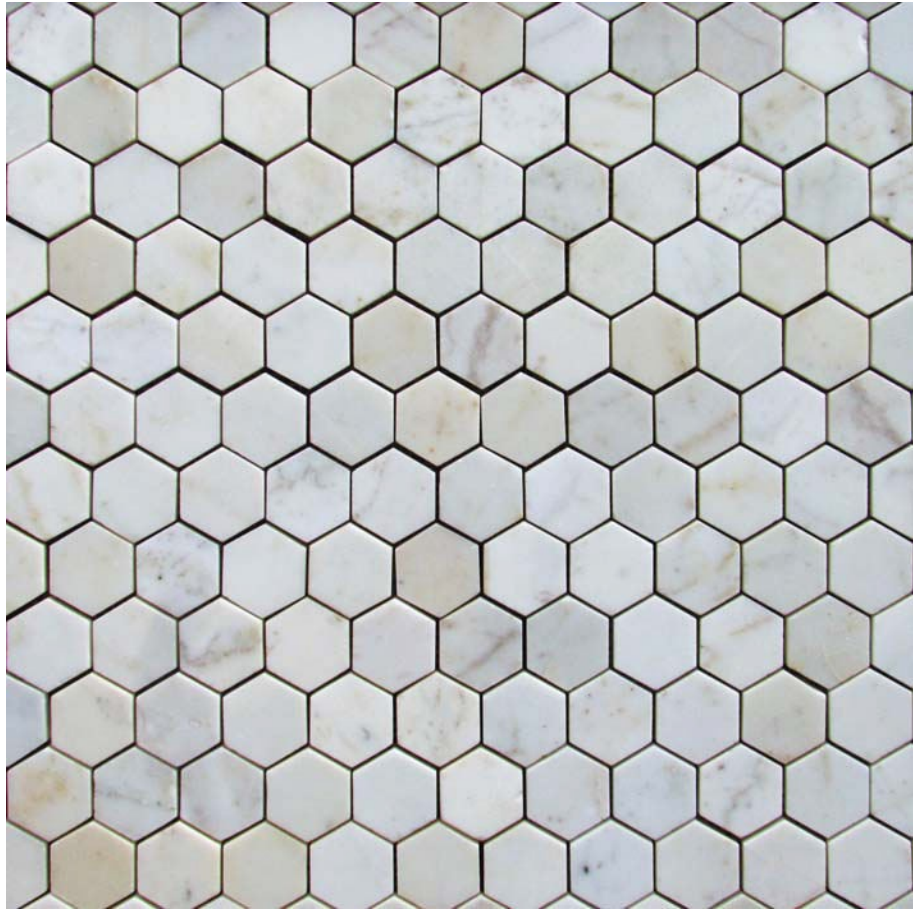

**FS1101**

Kund Multi Slate

**FS1201**

Sagar Black Sandstone

300mm x 300mm

**HEX1401**

White Marble

**LP1201**