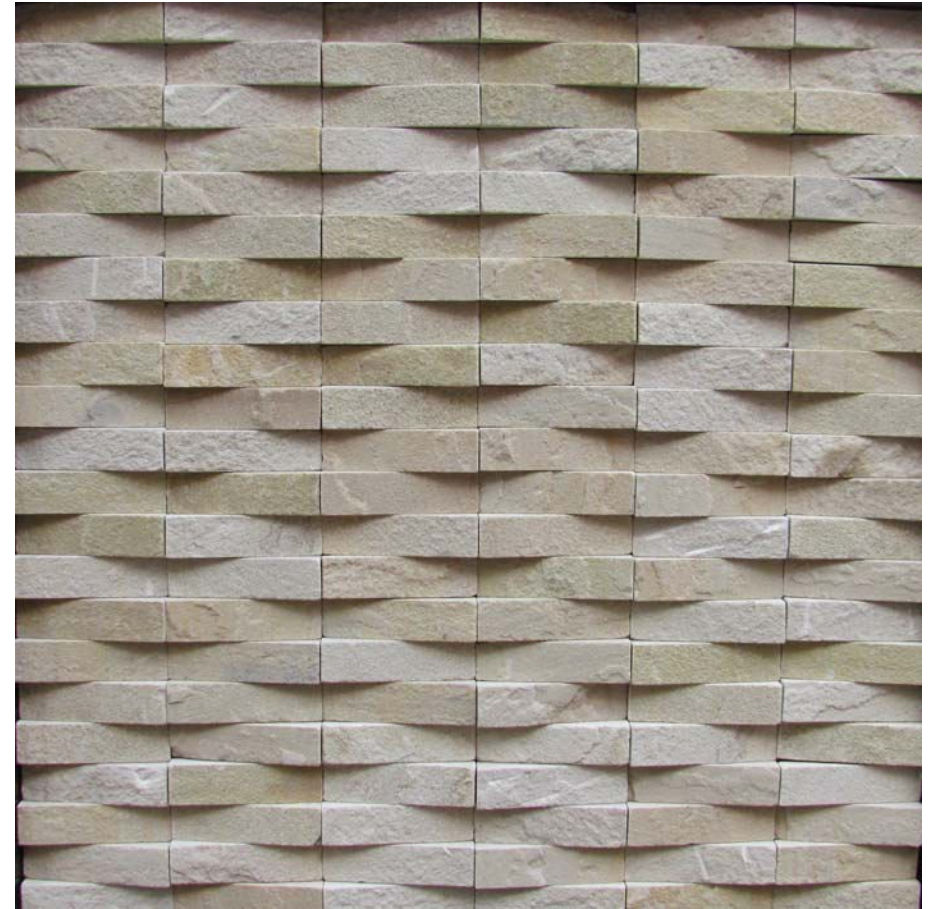

**FS1101**

Kund Multi Slate

**FS1201**

Sagar Black Sandstone

300mm x 300mm

**HEX1401**

White Marble

**LP1201**