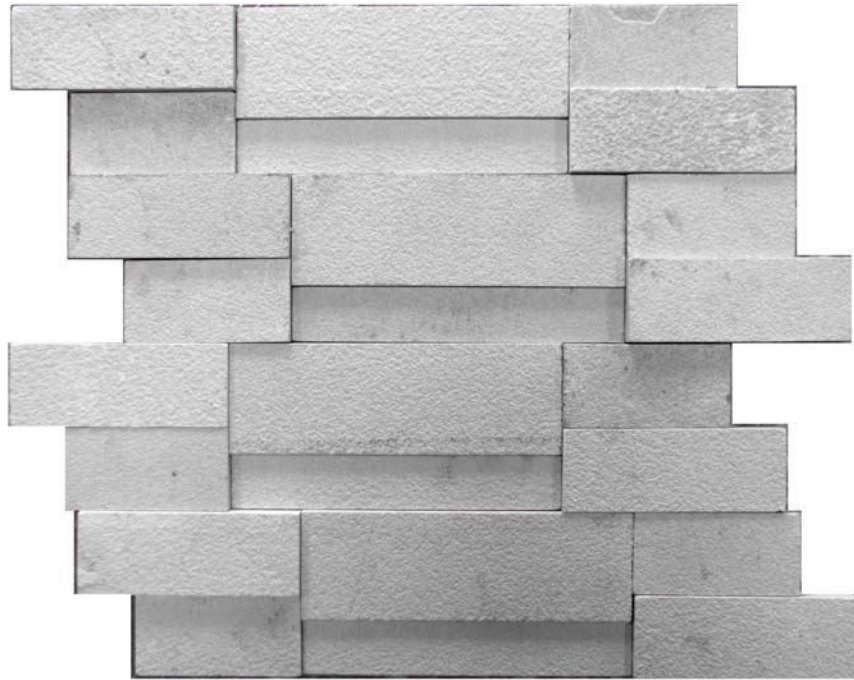

STK9209

Mint Sandstone

600mm x 150mm