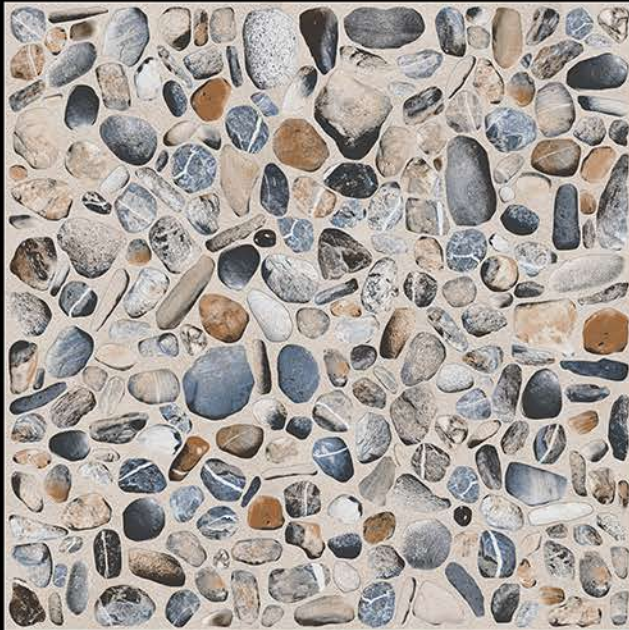

Rustic Punch Finish

9086