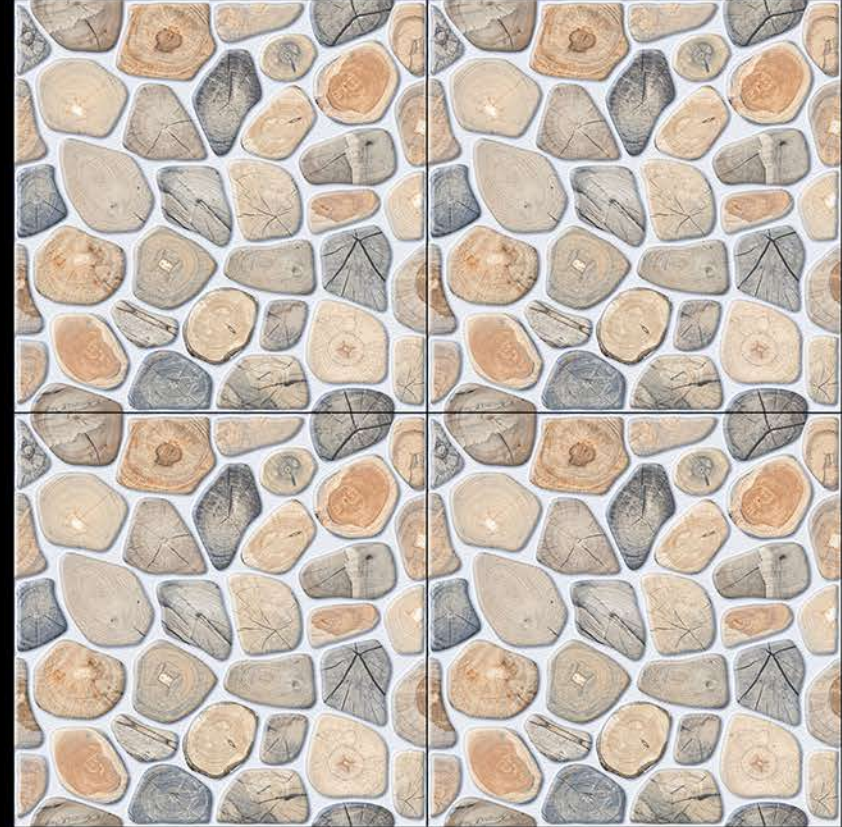

396mm X 396mm