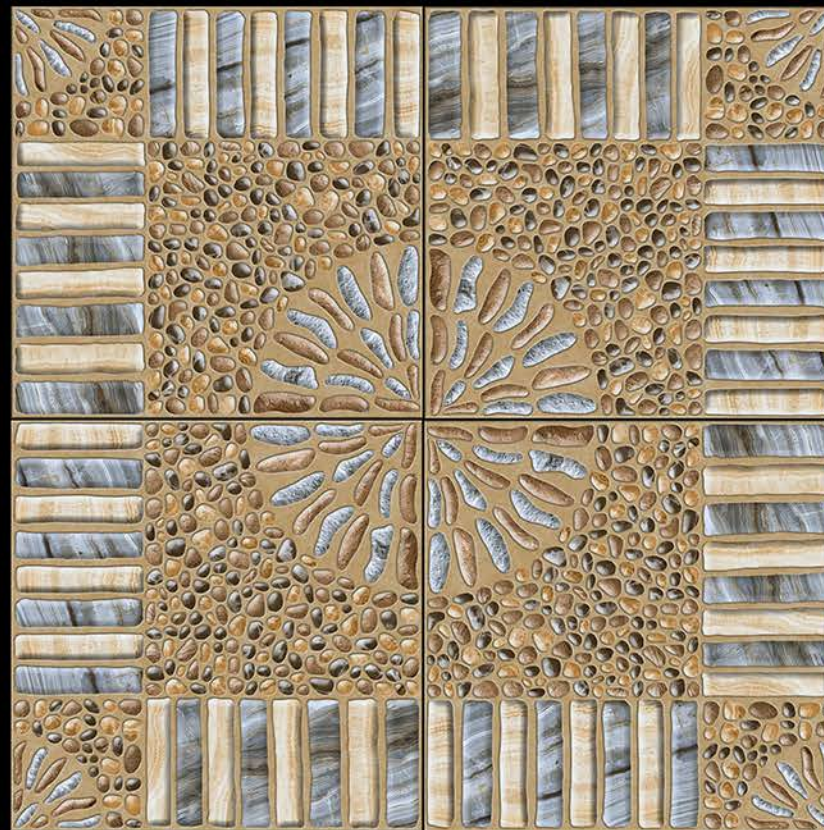

396mm X 396mm