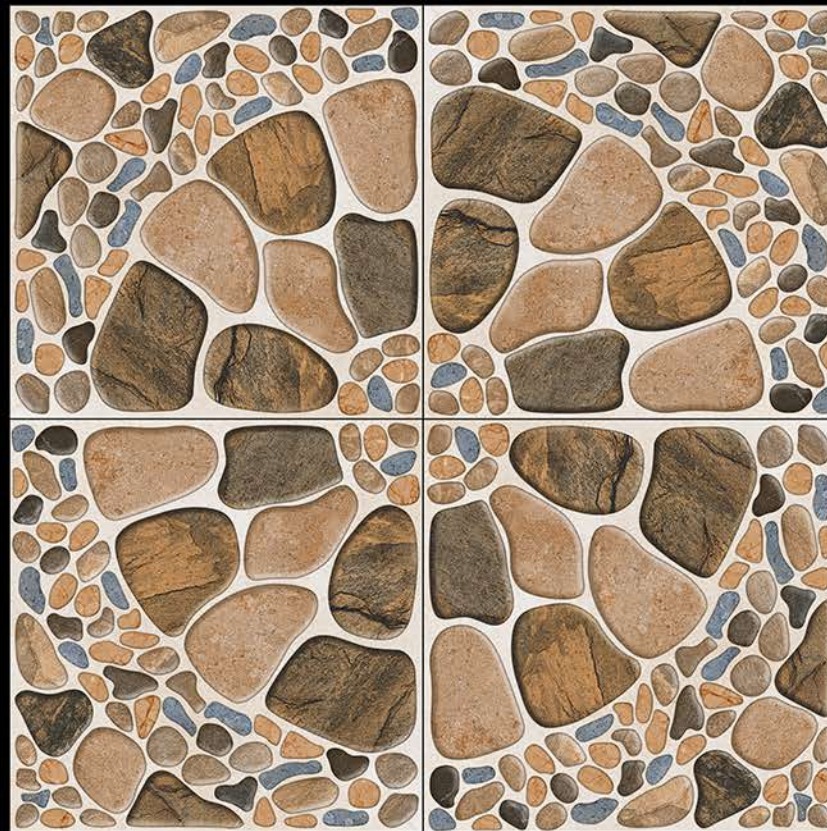

396mm X 396mm