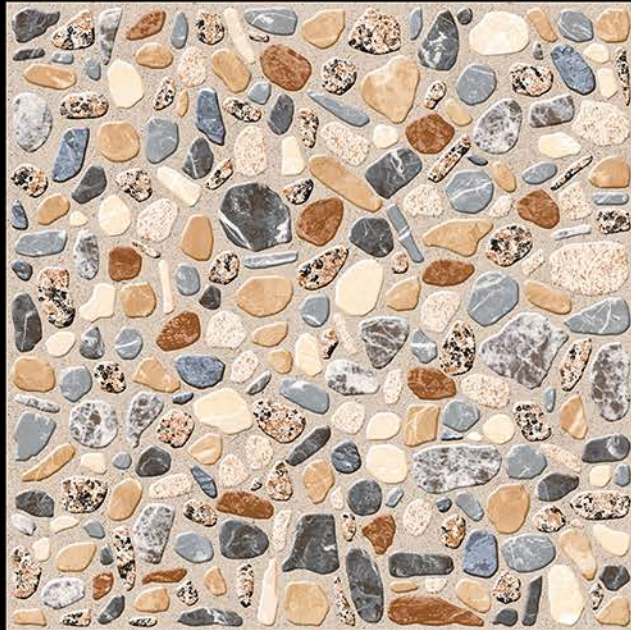

Rustic Punch Finish

9067