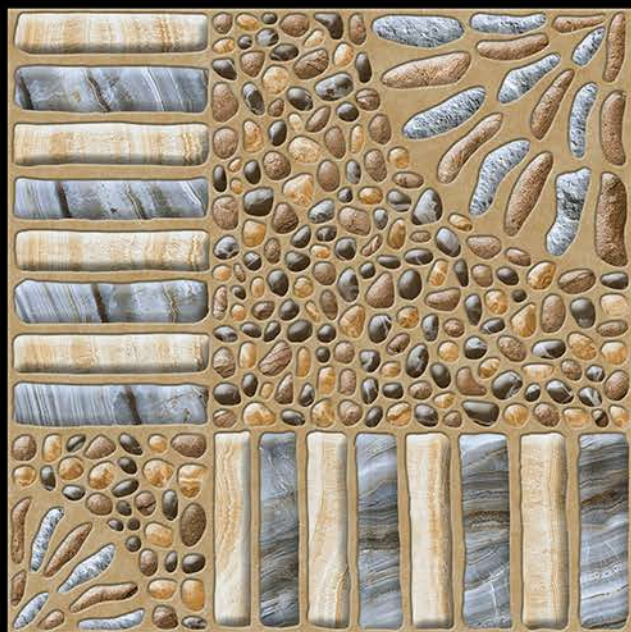

DIGITAL FLOOR TILES

Rustic Punch Finish

9158