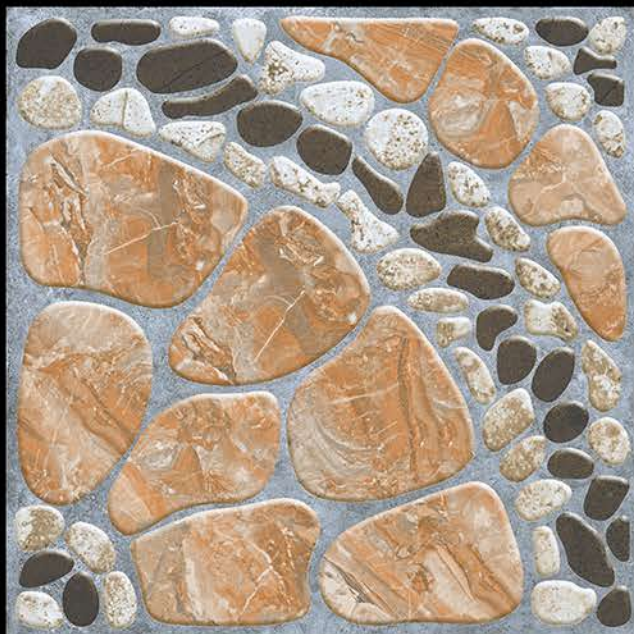

DIGITAL FLOOR TILES

Rustic Punch Finish

9159