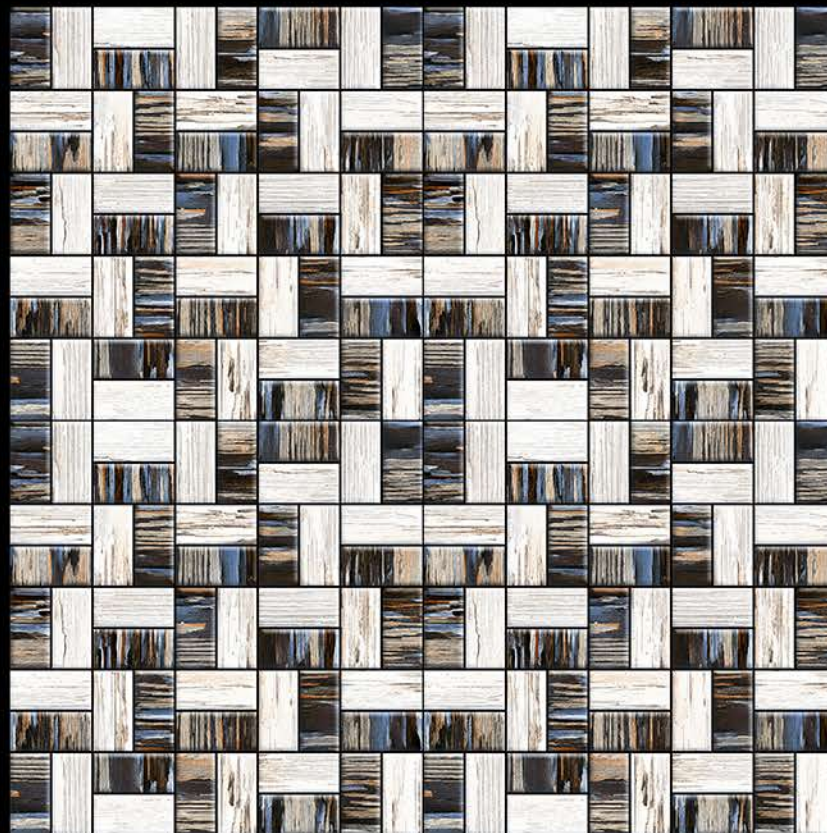

Rustic Punch Finish