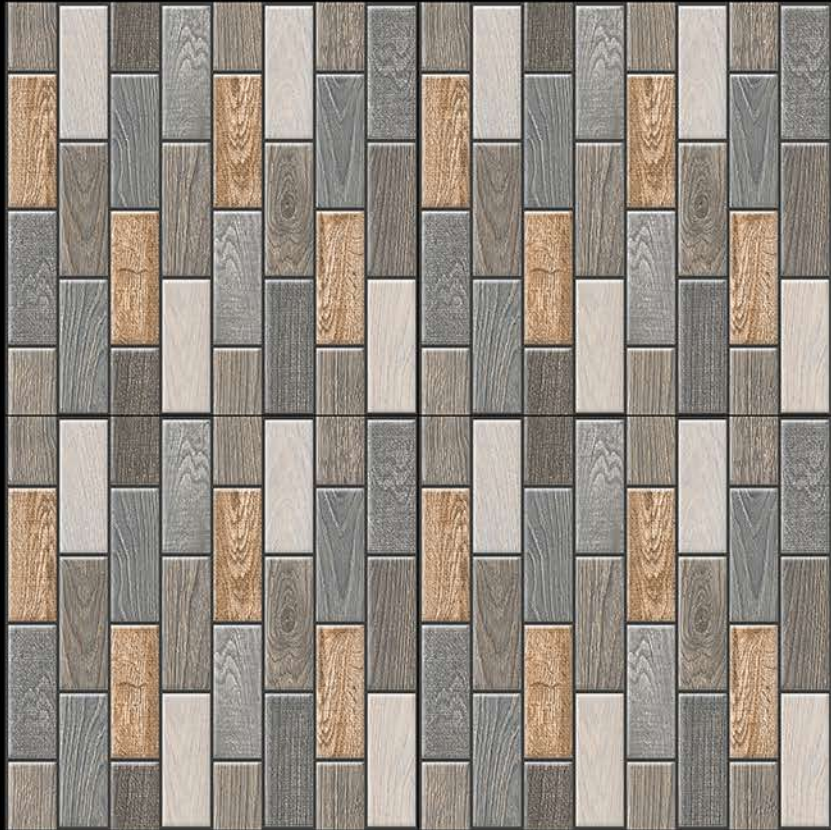

Rustic Punch Finish