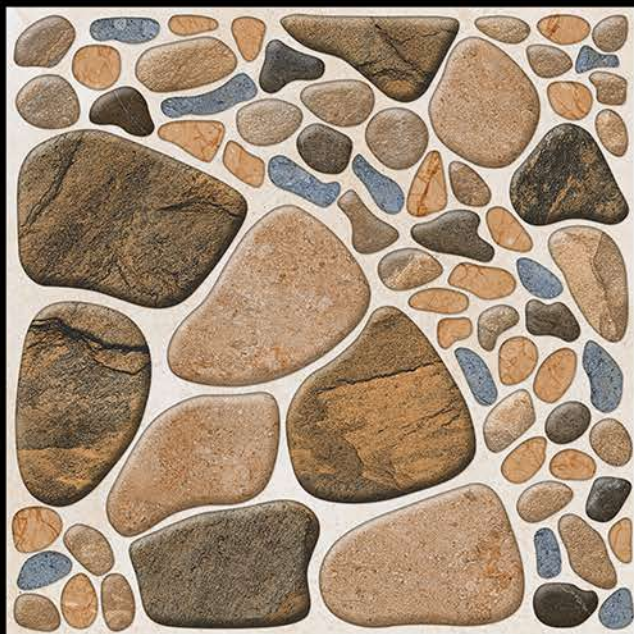

DIGITAL FLOOR TILES

Rustic Punch Finish

9160