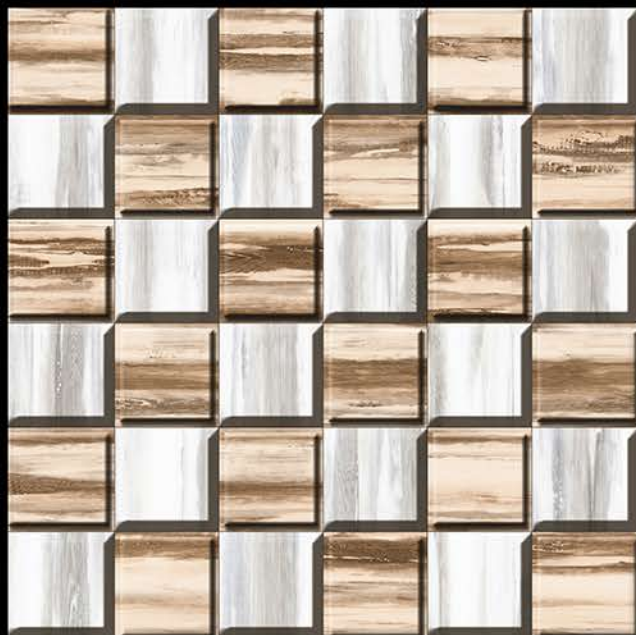

DIGITAL FLOOR TILES