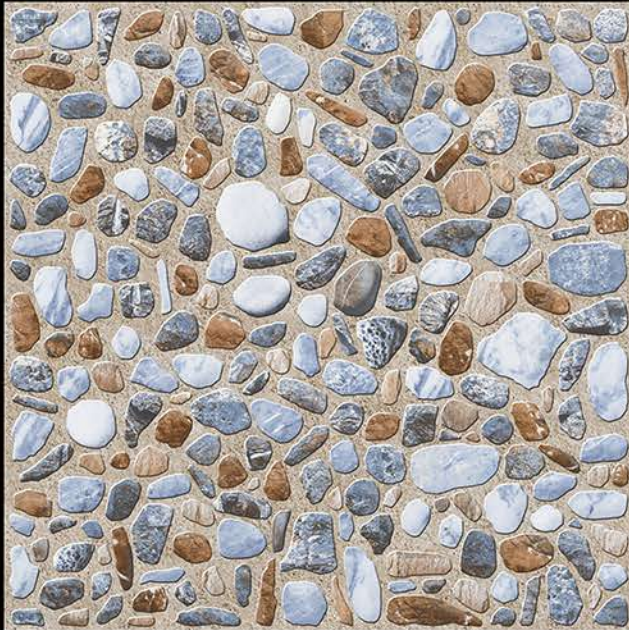

Rustic Punch Finish

9076