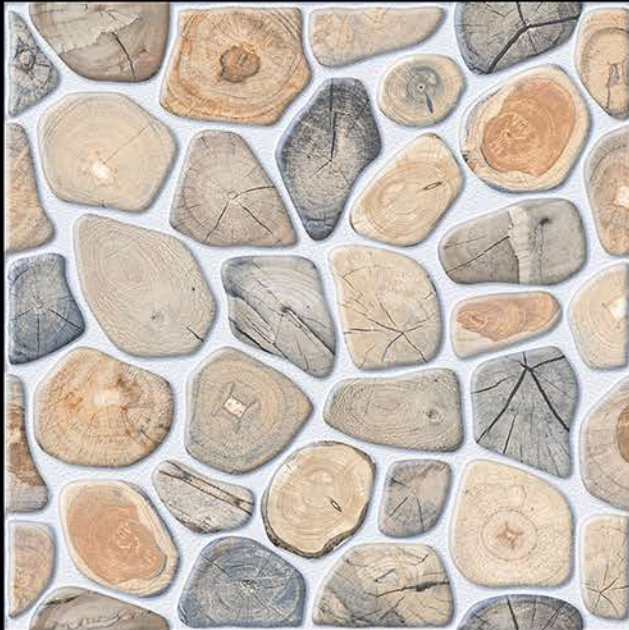

Rustic Punch Finish

9048