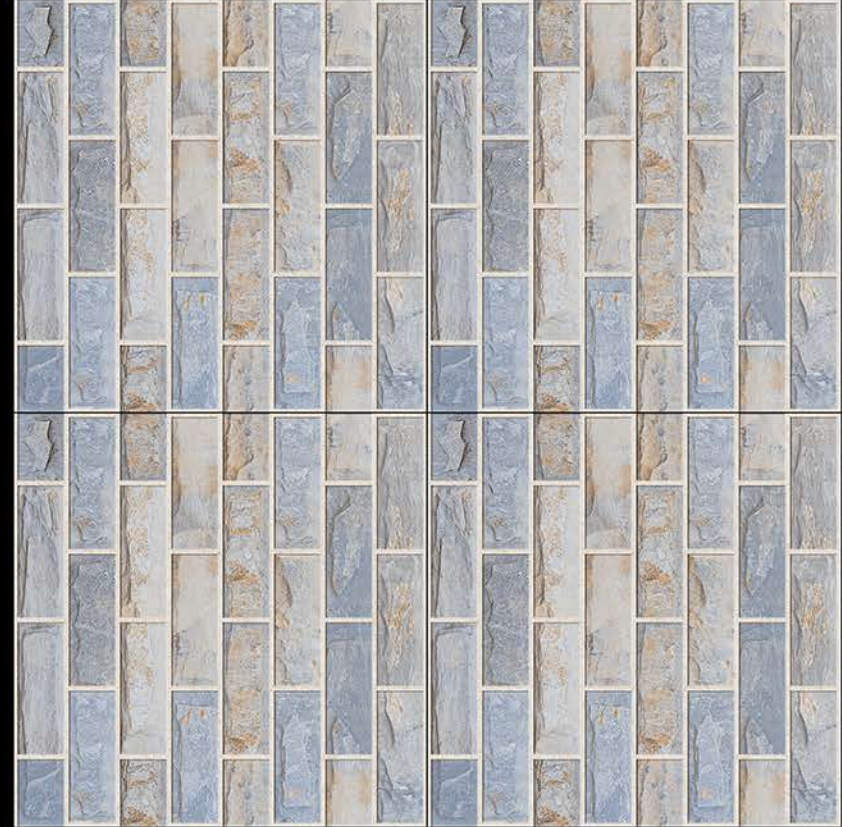

396mm X 396mm