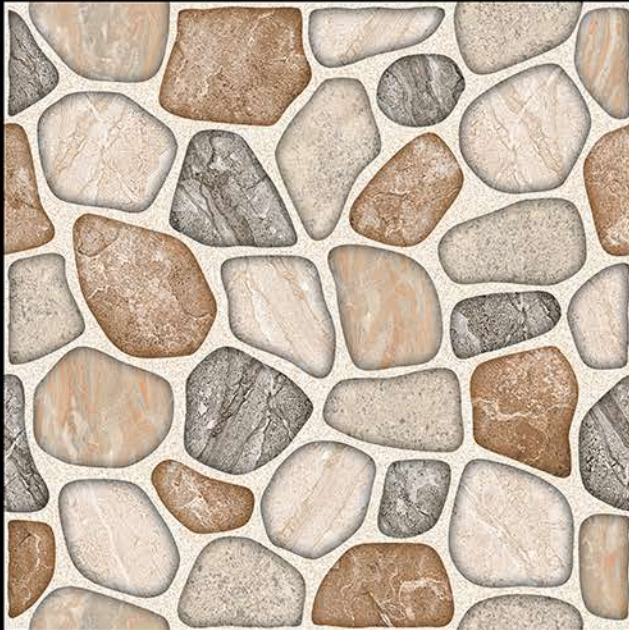

Rustic Punch Finish

9051