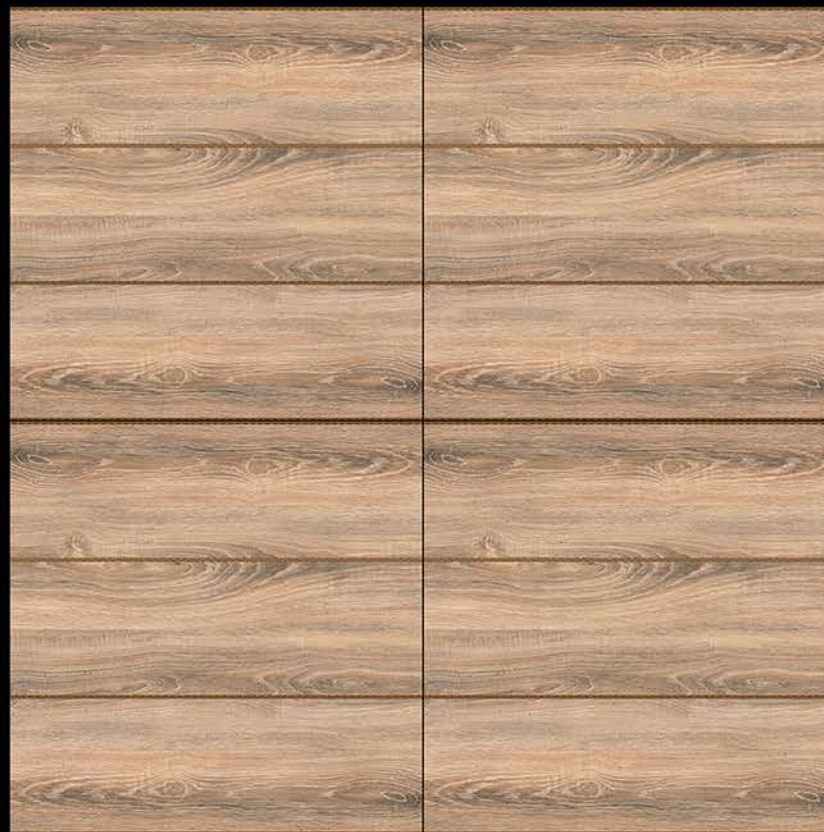

Rustic Punch Finish