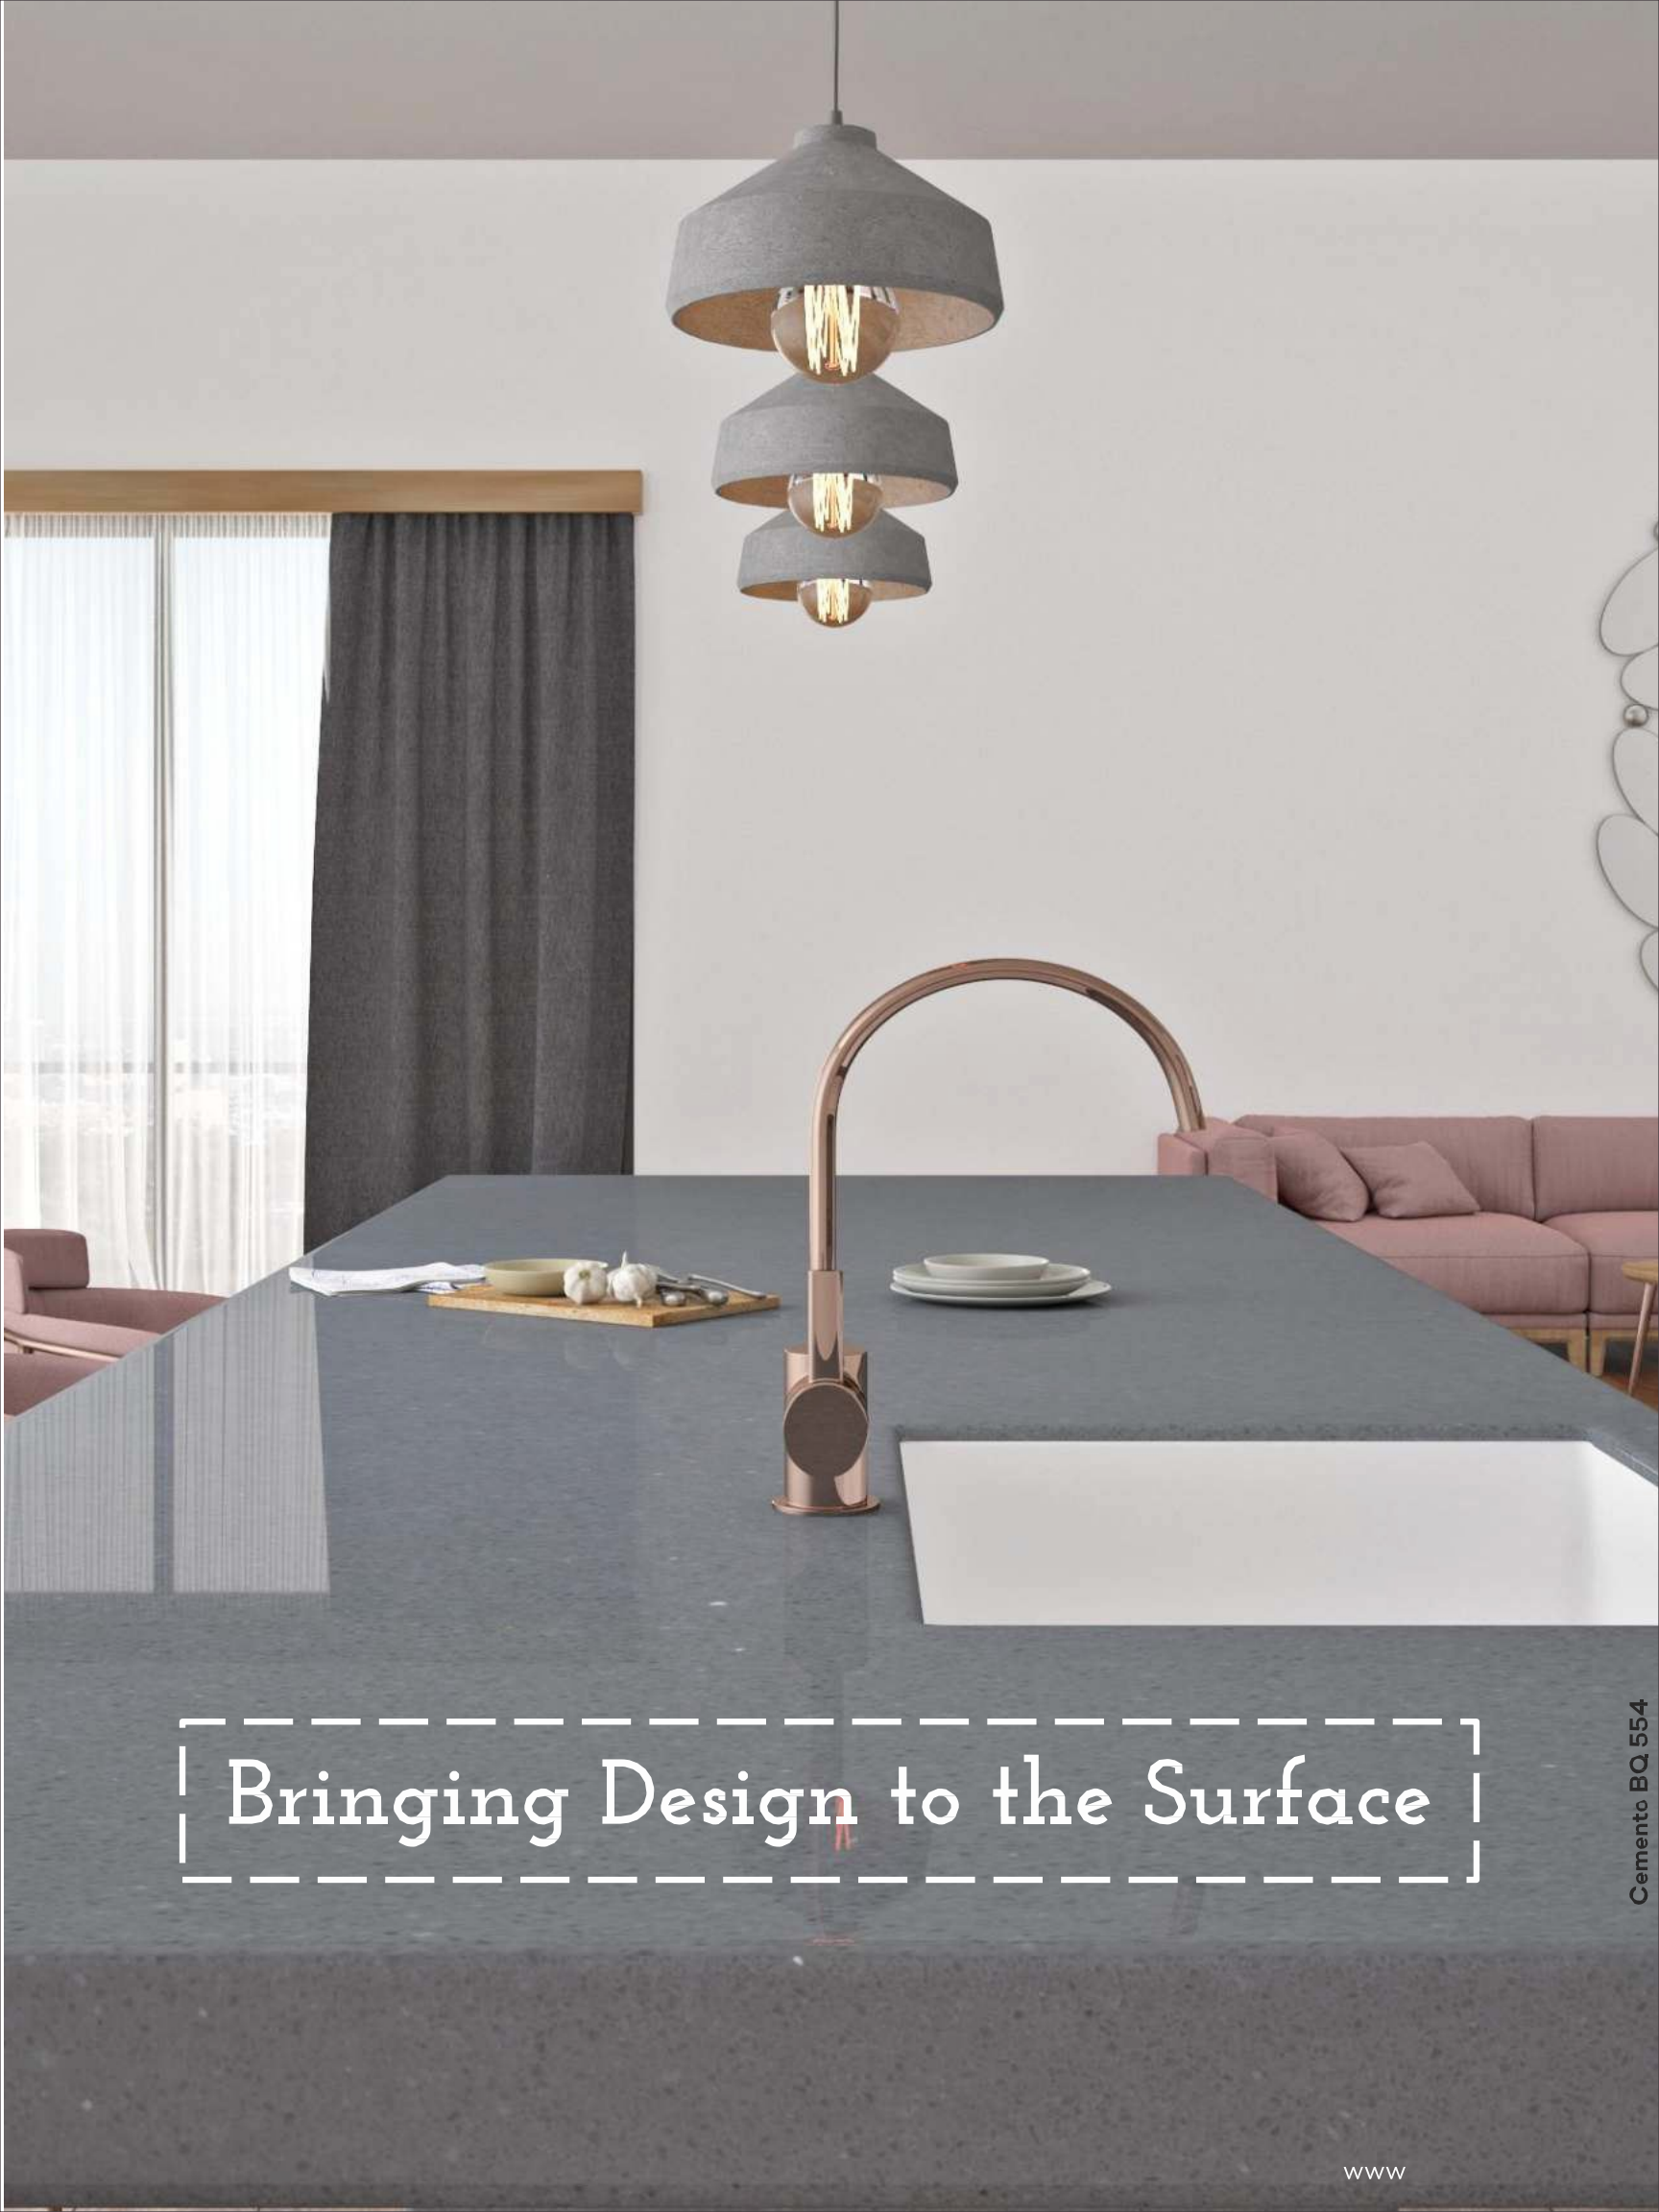

1-1/4" (30mm) (Available)

Semi-Polished (Special Order)

Honed (Special Order)

Leather (Special Order)

* There will be 1/2" variance in measurement unit conversion.

Venato Carrara BQ 203

Bringing Design to the Surface