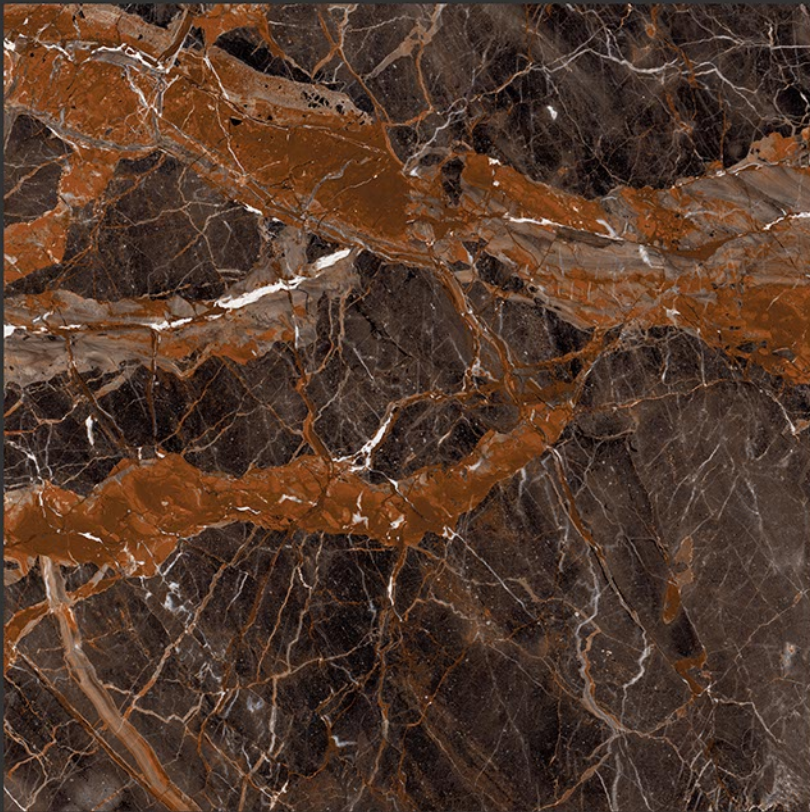

**PGVT
800x800MM**

800x800

HIGH GLOSS FINISH

BLCK PORTARO

HIGH GLOSS FINISH

**PGVT
800x800MM**

HIGH GLOSS FINISH

PGVT
800x800MM