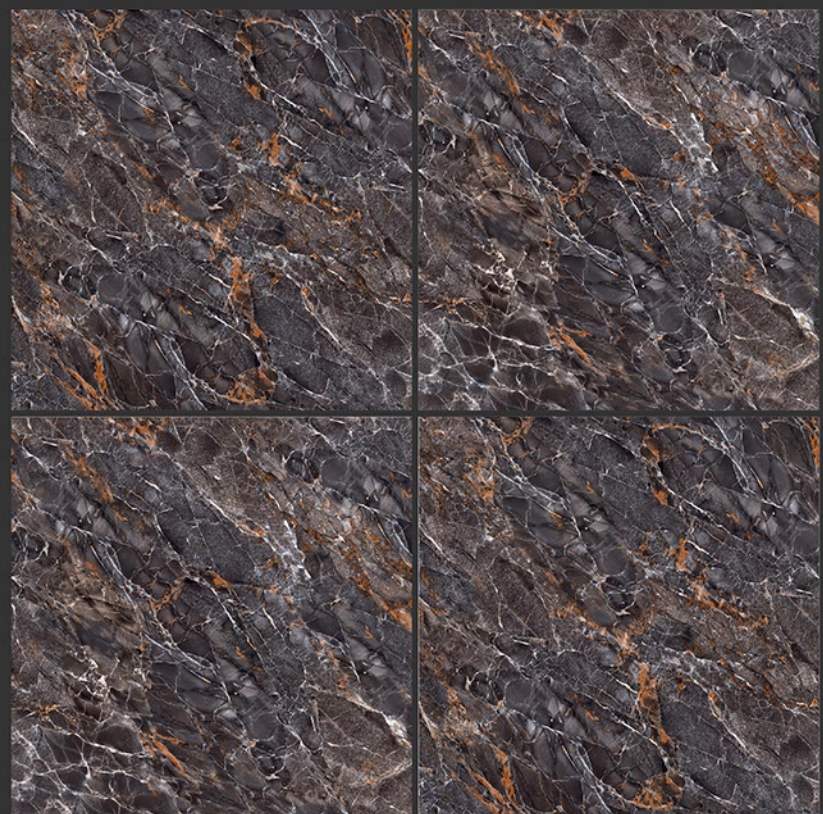

HIGH GLOSS FINISH

**PGVT
800x800MM**