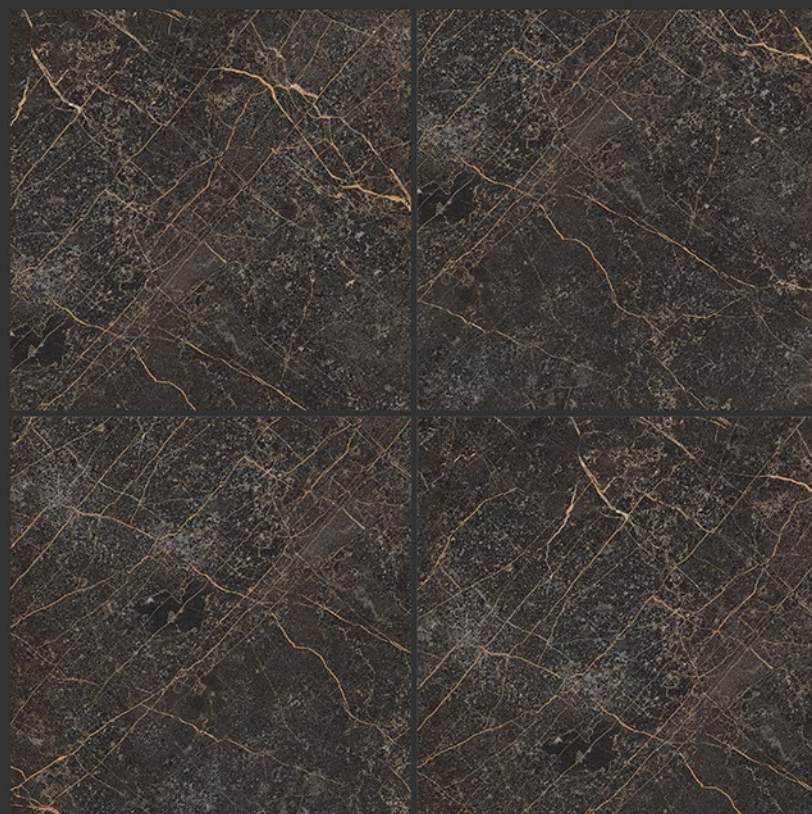

CARVING FINISH