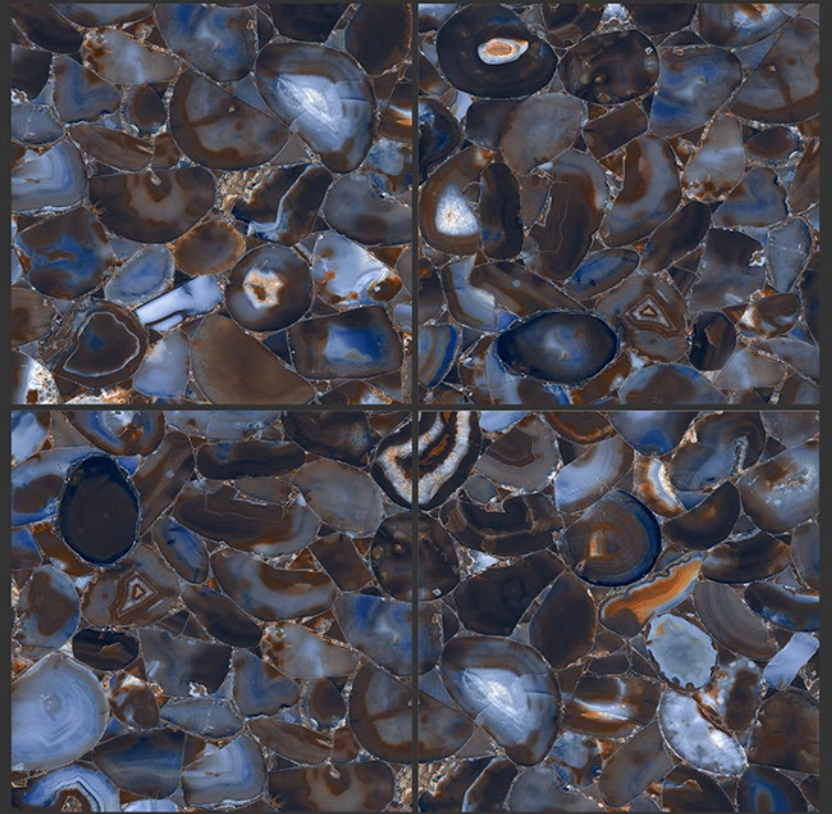

HIGH GLOSS FINISH

**PGVT
800x800MM**

AGATE CHOCO

HIGH GLOSS FINISH

**PGVT
800x800MM**

AGATE VIOLET

HIGH GLOSS FINISH

**PGVT
800x800MM**