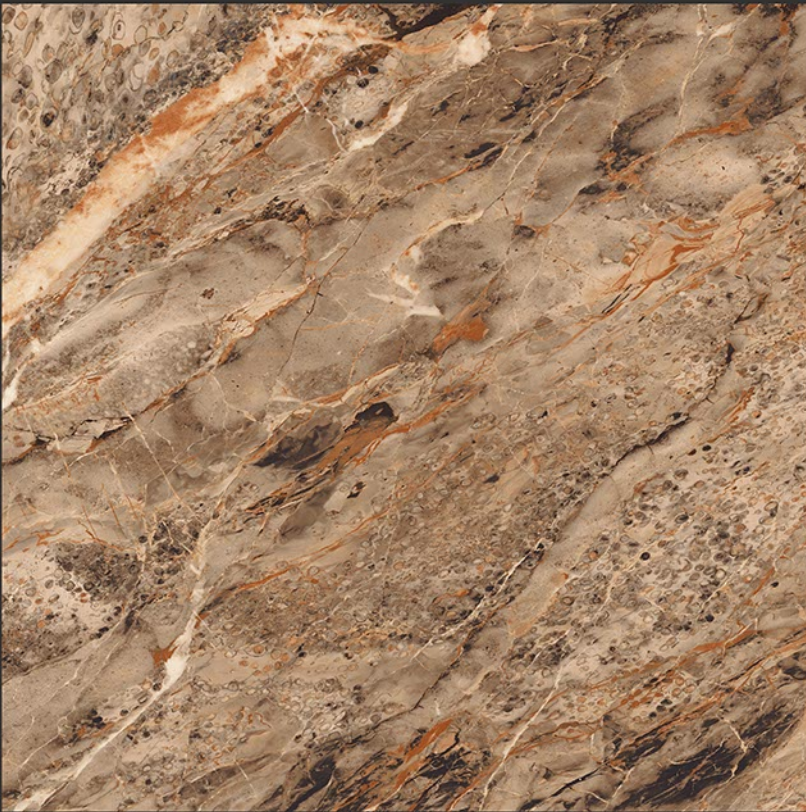

HIGH GLOSS FINISH

PGVT
800x800MM

OPERA BROWN