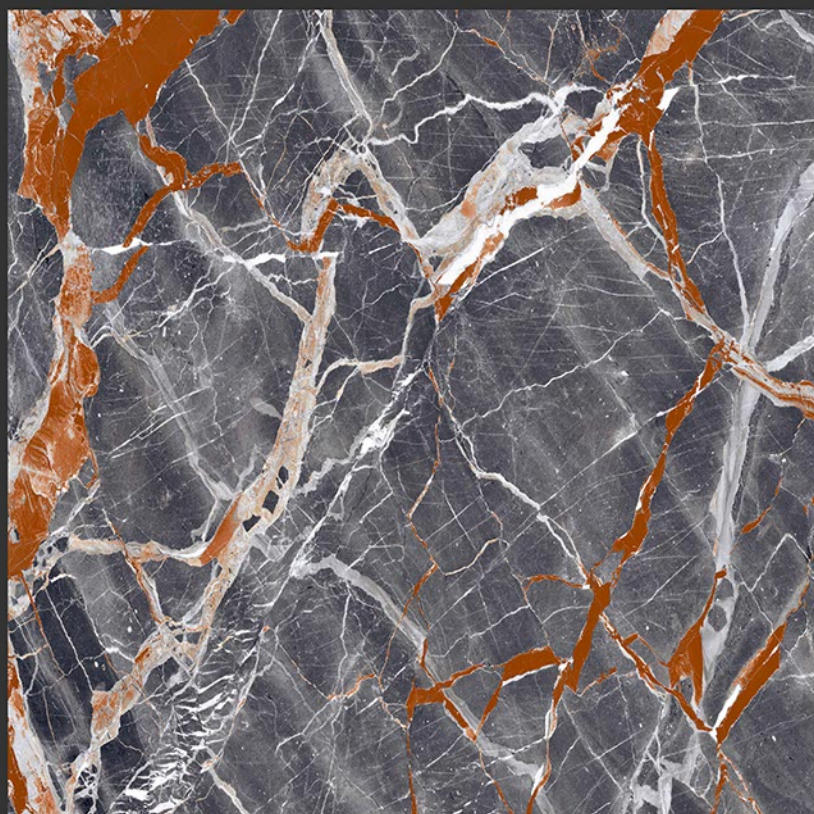

EMPERADOR OSCURO