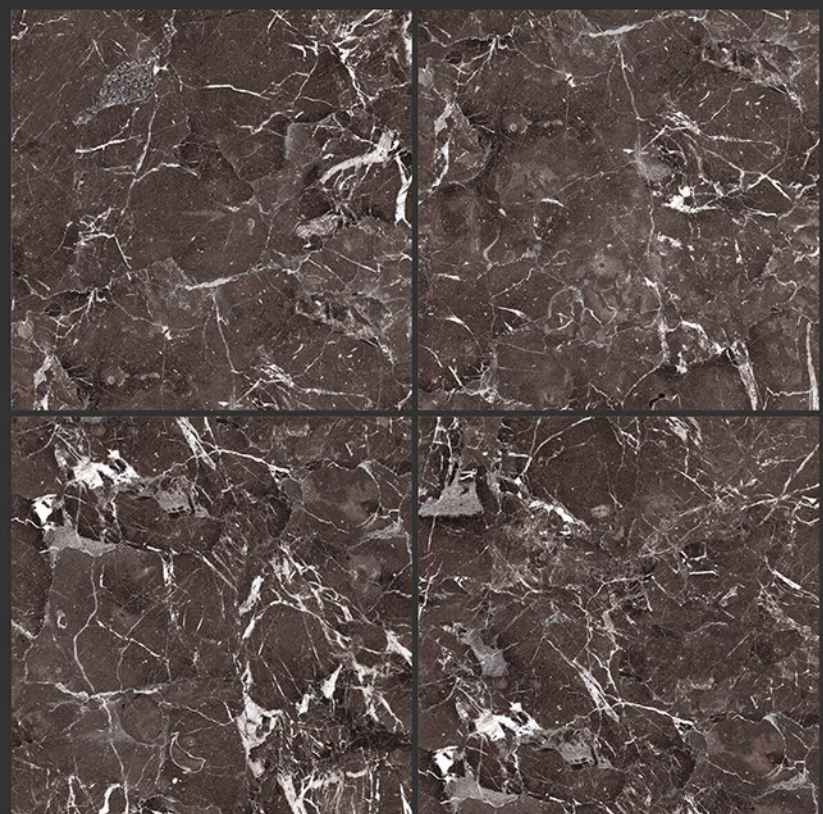

HIGH GLOSS FINISH

**PGVT
800x800MM**

EMPERADOR OSCURO

HIGH GLOSS FINISH

**PGVT
800x800MM**

MARMOL COFFE

HIGH GLOSS FINISH

**PGVT
800x800MM**