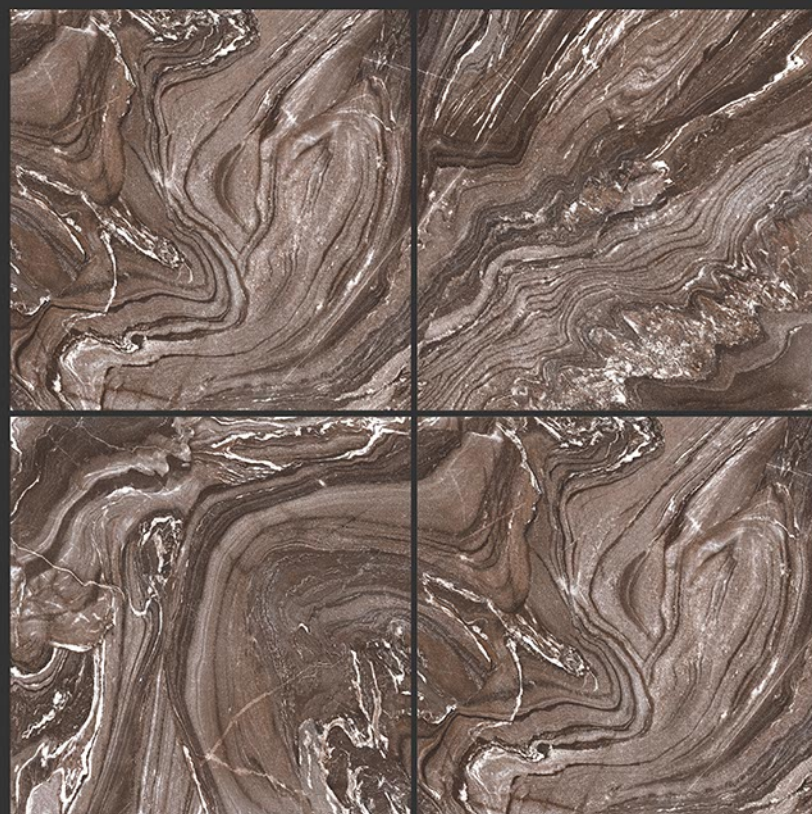

HIGH GLOSS FINISH

**PGVT
800x800MM**