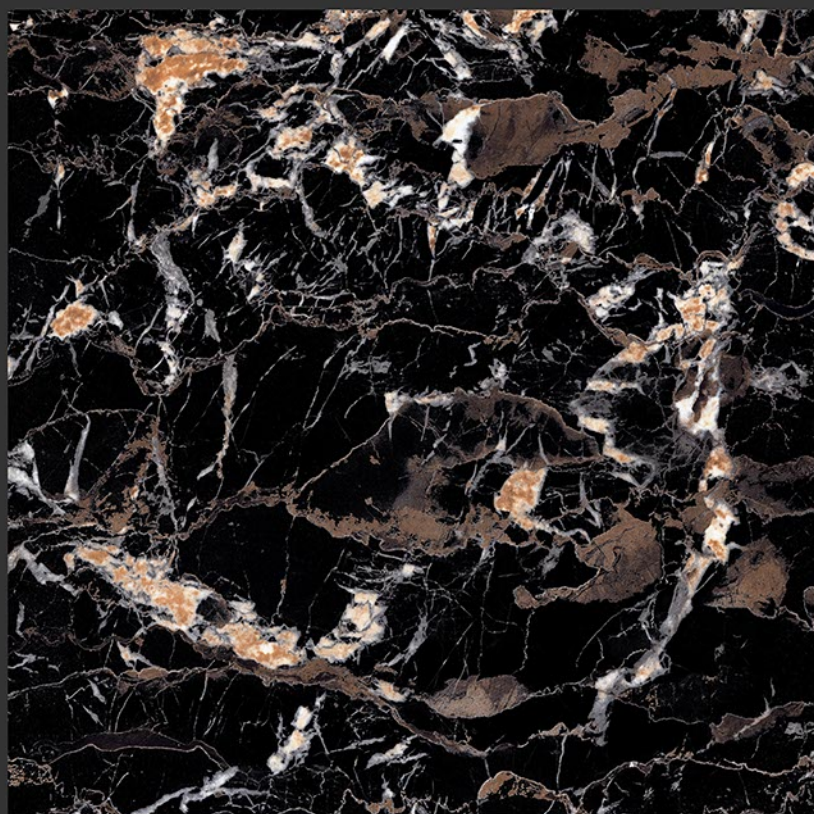

**PGVT
800x800MM**

800x800

HIGH GLOSS FINISH

BLCK PORTARO

HIGH GLOSS FINISH

**PGVT
800x800MM**

HIGH GLOSS FINISH

PGVT
800x800MM