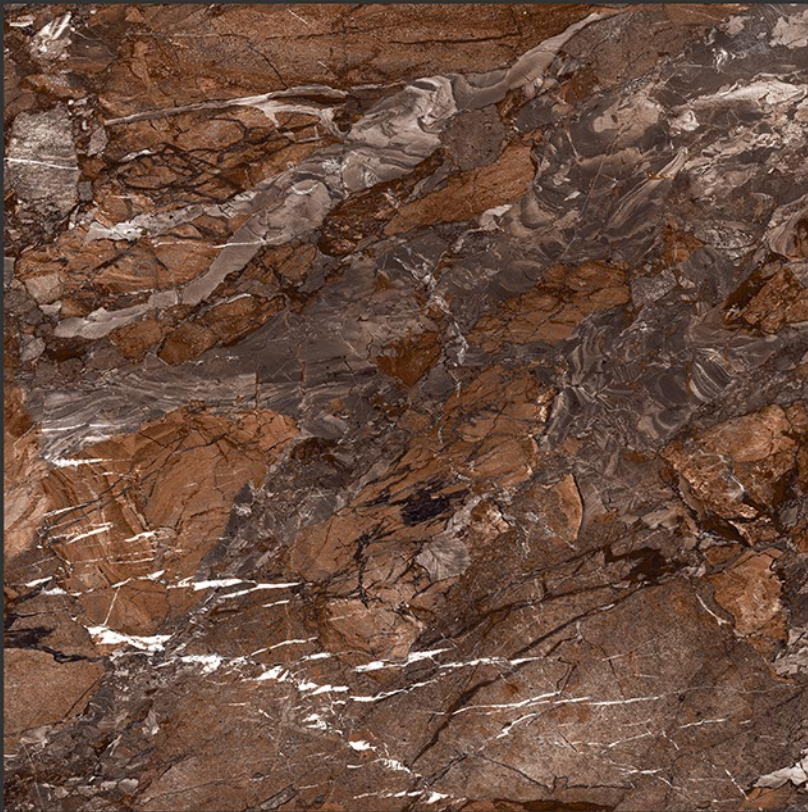

HIGH GLOSS FINISH

PGVT
800x800MM

ROSS OPERA