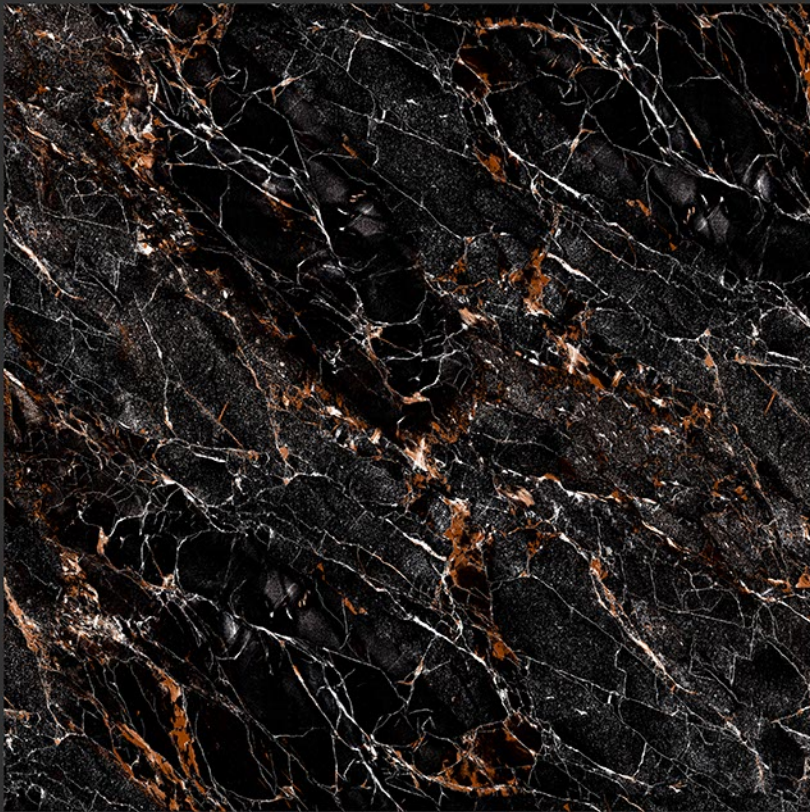

**PGVT
800x800MM**

HIGH GLOSS FINISH

PGVT
800x800MM

PIETRA VIOLET

HIGH GLOSS FINISH

PGVT
800x800MM

COSMIC BLACK

COSMIC GRISS