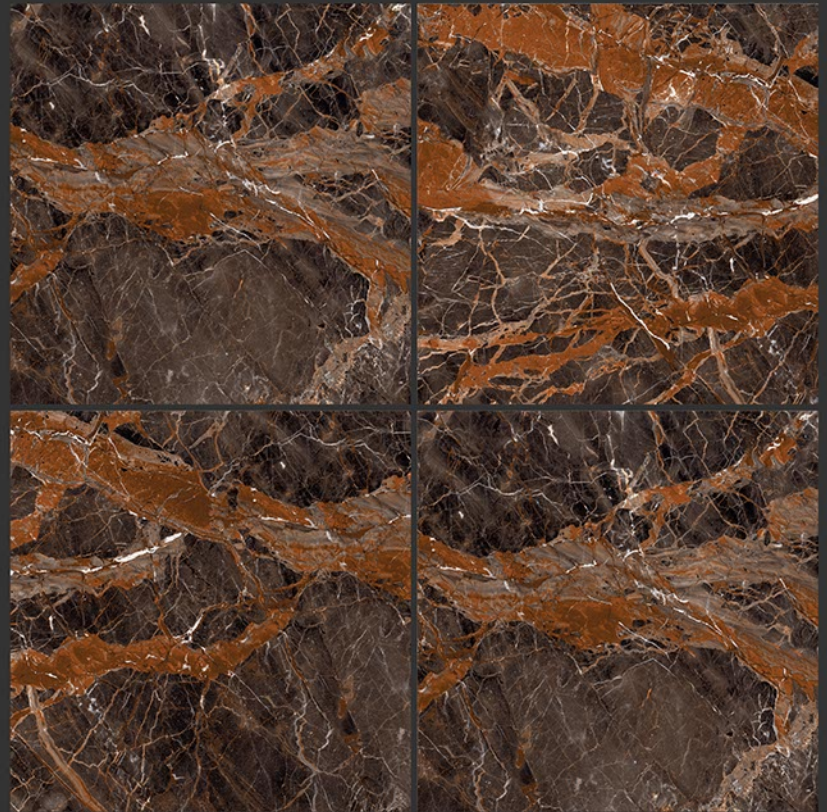

**PGVT
800x800MM**

800x800

HIGH GLOSS FINISH

BLCK PORTARO

HIGH GLOSS FINISH

**PGVT
800x800MM**

HIGH GLOSS FINISH

PGVT
800x800MM