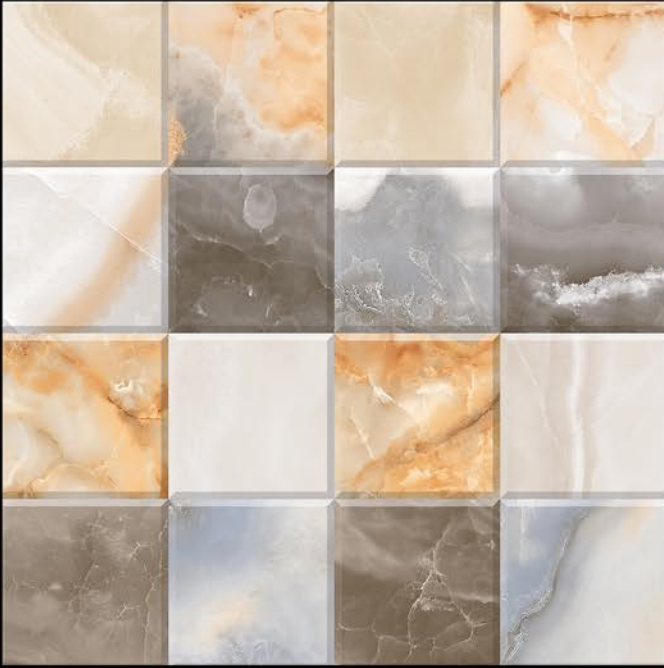

950

DIGITAL

FLOOR TILES

300 x 300 MM GLOSSY PUNCH

961

DIGITAL
FLOOR TILES

300 x 300 MM GLOSSY PUNCH

962