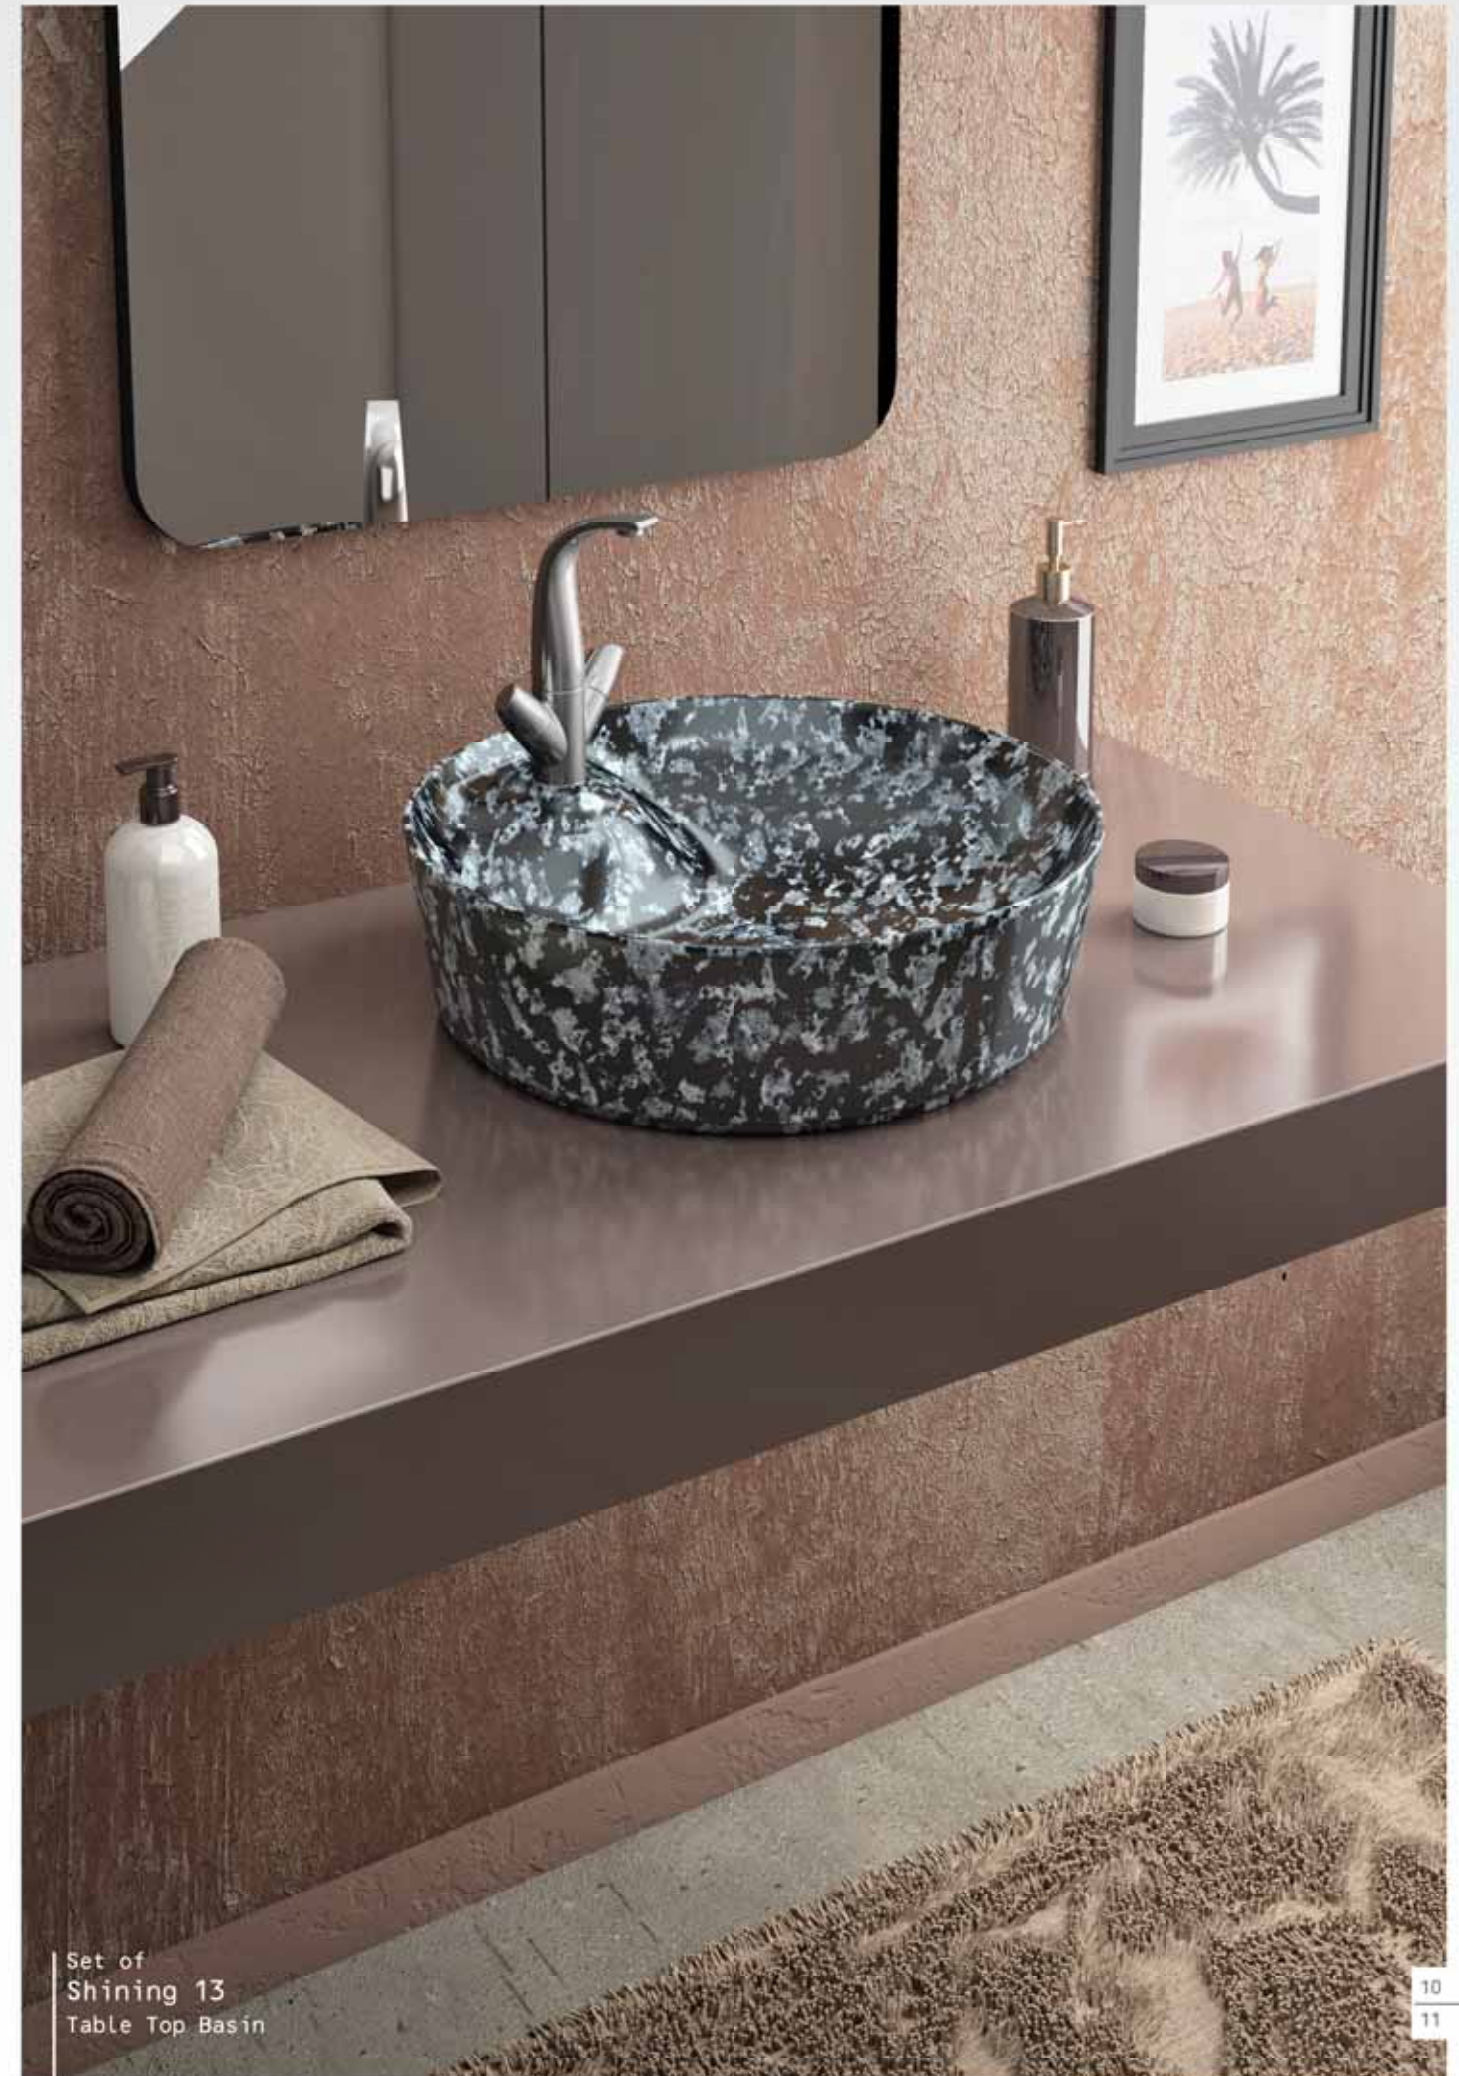

Set of
Shining 13
Table Top Basin