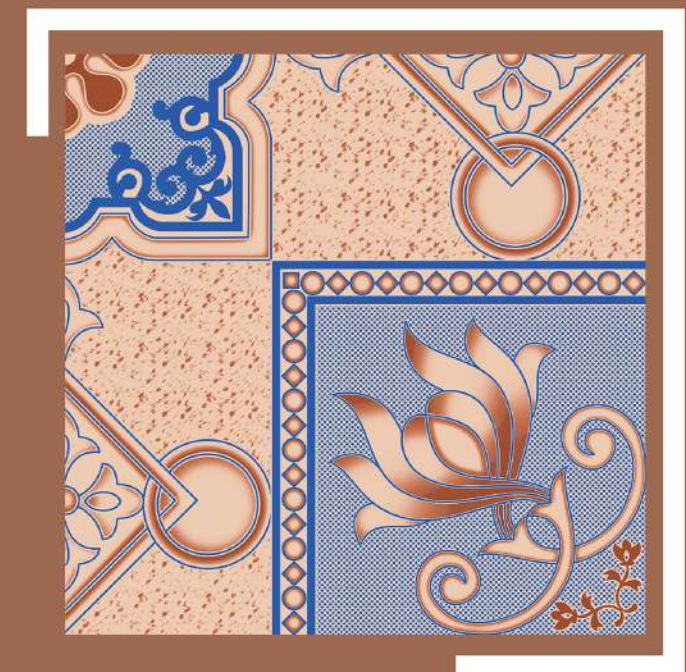

Ceramica

FLOOR COLLECTION

WD-026

500 X 500 mm